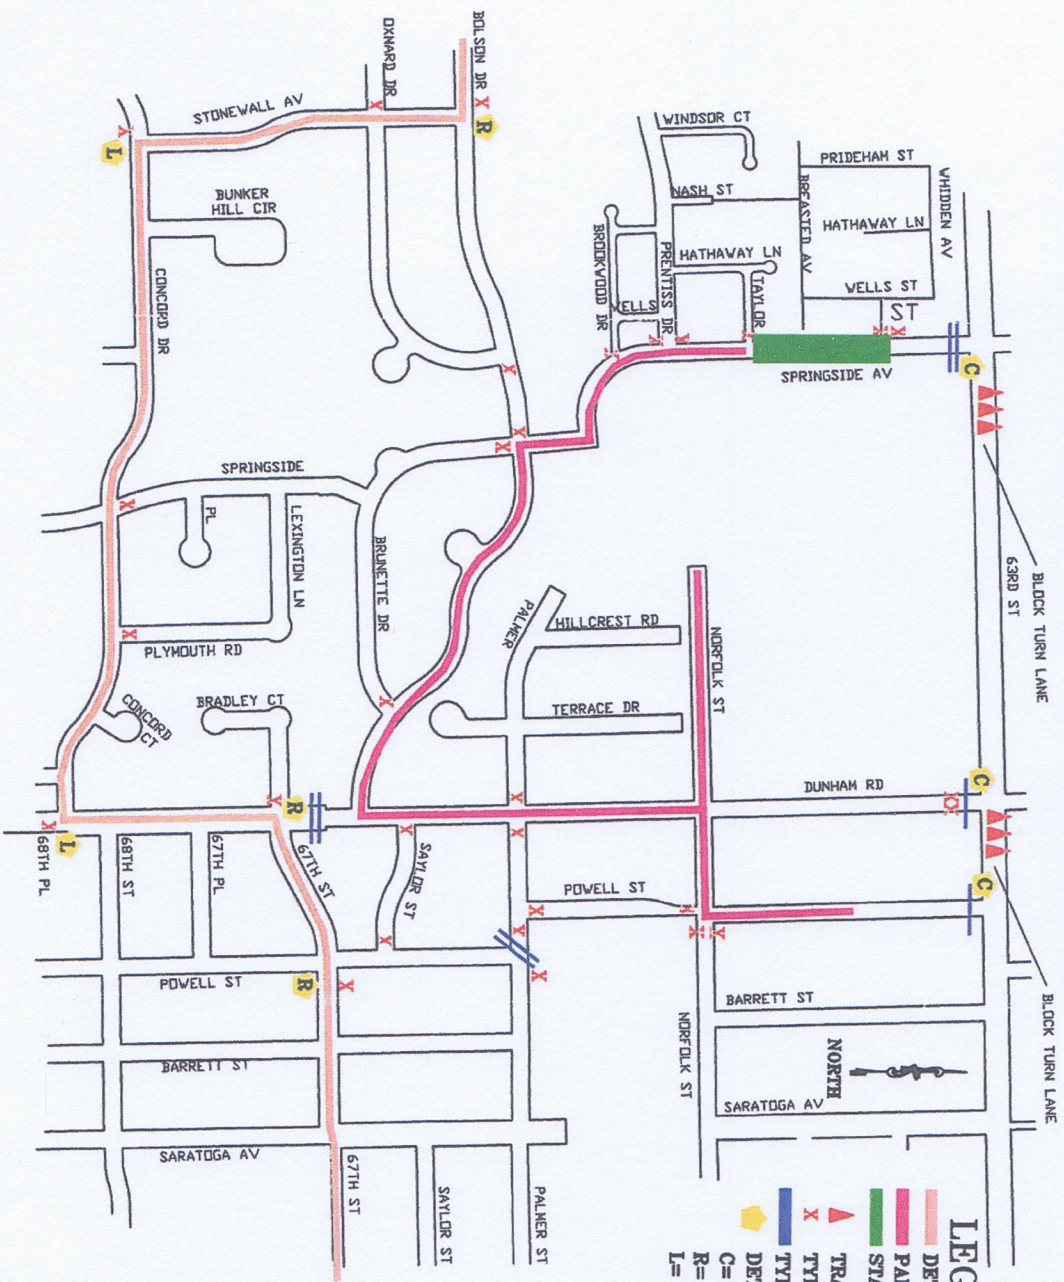

DOWNERS GROVE SOUTH HIGH HOMECOMING PARADE

- LEGEND**
- DETOUR ROUTE
 - PARADE ROUTE
 - STAGING AREA
 - ▲ TRAFFIC CONE
 - X TYPE I BARRICADE
 - TYPE III BARRICADE
 - DETOUR SIGNS
 - C ROAD CLOSED
 - R RIGHT TURN
 - L LEFT TURN