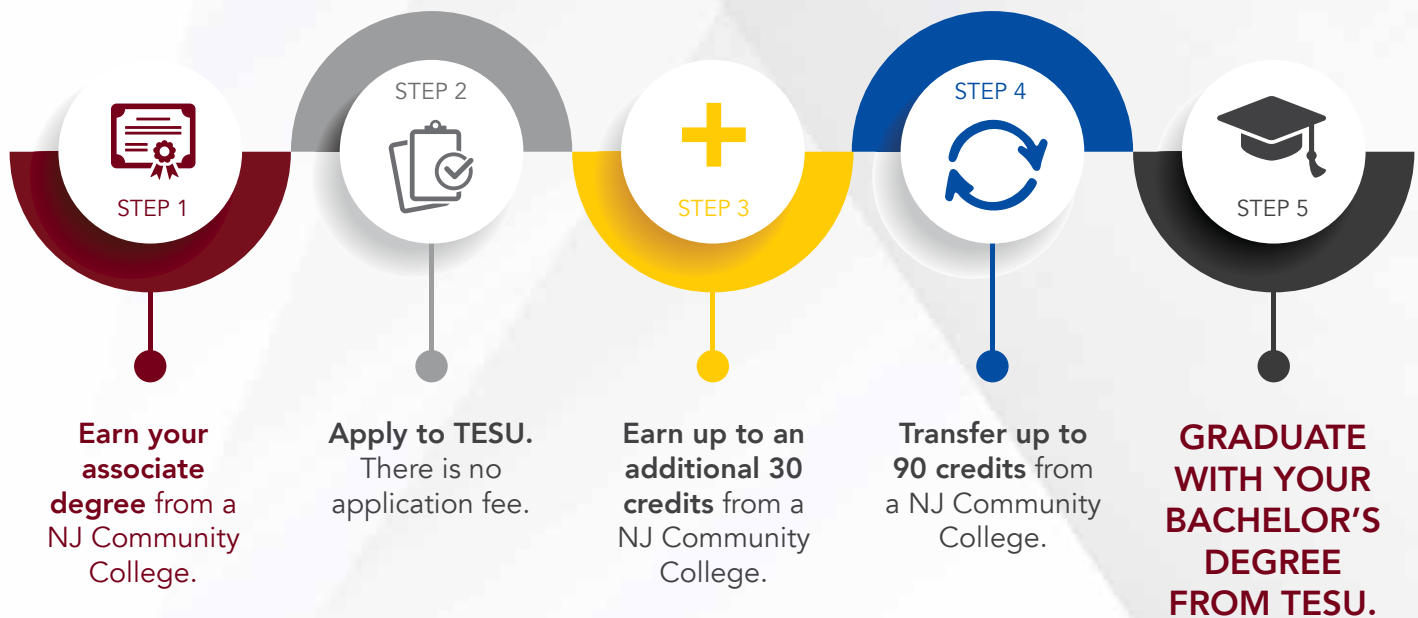

TESU/NJ 3+1 PATHWAYS PROGRAM

EARN YOUR BACHELOR'S DEGREE AND SAVE A YEAR'S TUITION
HERE'S HOW:

QUESTIONS? CONTACT AN ADMISSIONS COUNSELOR TODAY.
609-777-5680 | admissions@tesu.edu | www.tesu.edu/3plus1

DEGREE OPTIONS

The 3+1 Pathways Program enables you to earn a bachelor's degree in more than 50+ programs. Career-relevant programs include but are not limited to:

- ▶ Business and Management
- ▶ Information Technology
- ▶ Cybersecurity
- ▶ Psychology
- ▶ Homeland Security

WHY CHOOSE TESU'S 3+1 PATHWAYS PROGRAM?

- ▶ Transfer your Associate in Arts (AA), Associate in Science (AS) or Associate in Applied Science (AAS).
- ▶ Waived application fee.
- ▶ Courses online and available 24/7.
- ▶ New terms start each month giving you the utmost in flexibility.
- ▶ More than 50 undergraduate programs to choose from.