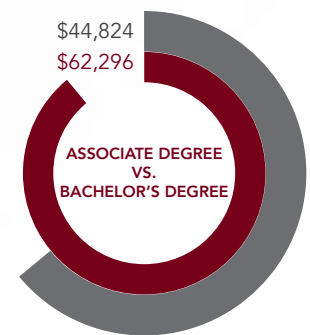

AVERAGE COST OF BACHELOR'S DEGREE*

- 4-year in-state public institution
- TESU/NJ 3+1 Pathways Program

*U.S. News and World Report

AVERAGE ANNUAL SALARIES**

- High School Diploma
- Associate Degree
- Bachelor's Degree