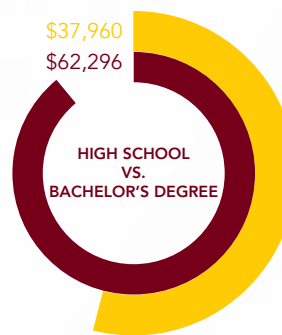

AVERAGE COST OF BACHELOR'S DEGREE*

- 4-year in-state public institution
- TESU/NJ 3+1 Pathways Program

*U.S. News and World Report

AVERAGE ANNUAL SALARIES**

- High School Diploma
- Associate Degree
- Bachelor's Degree