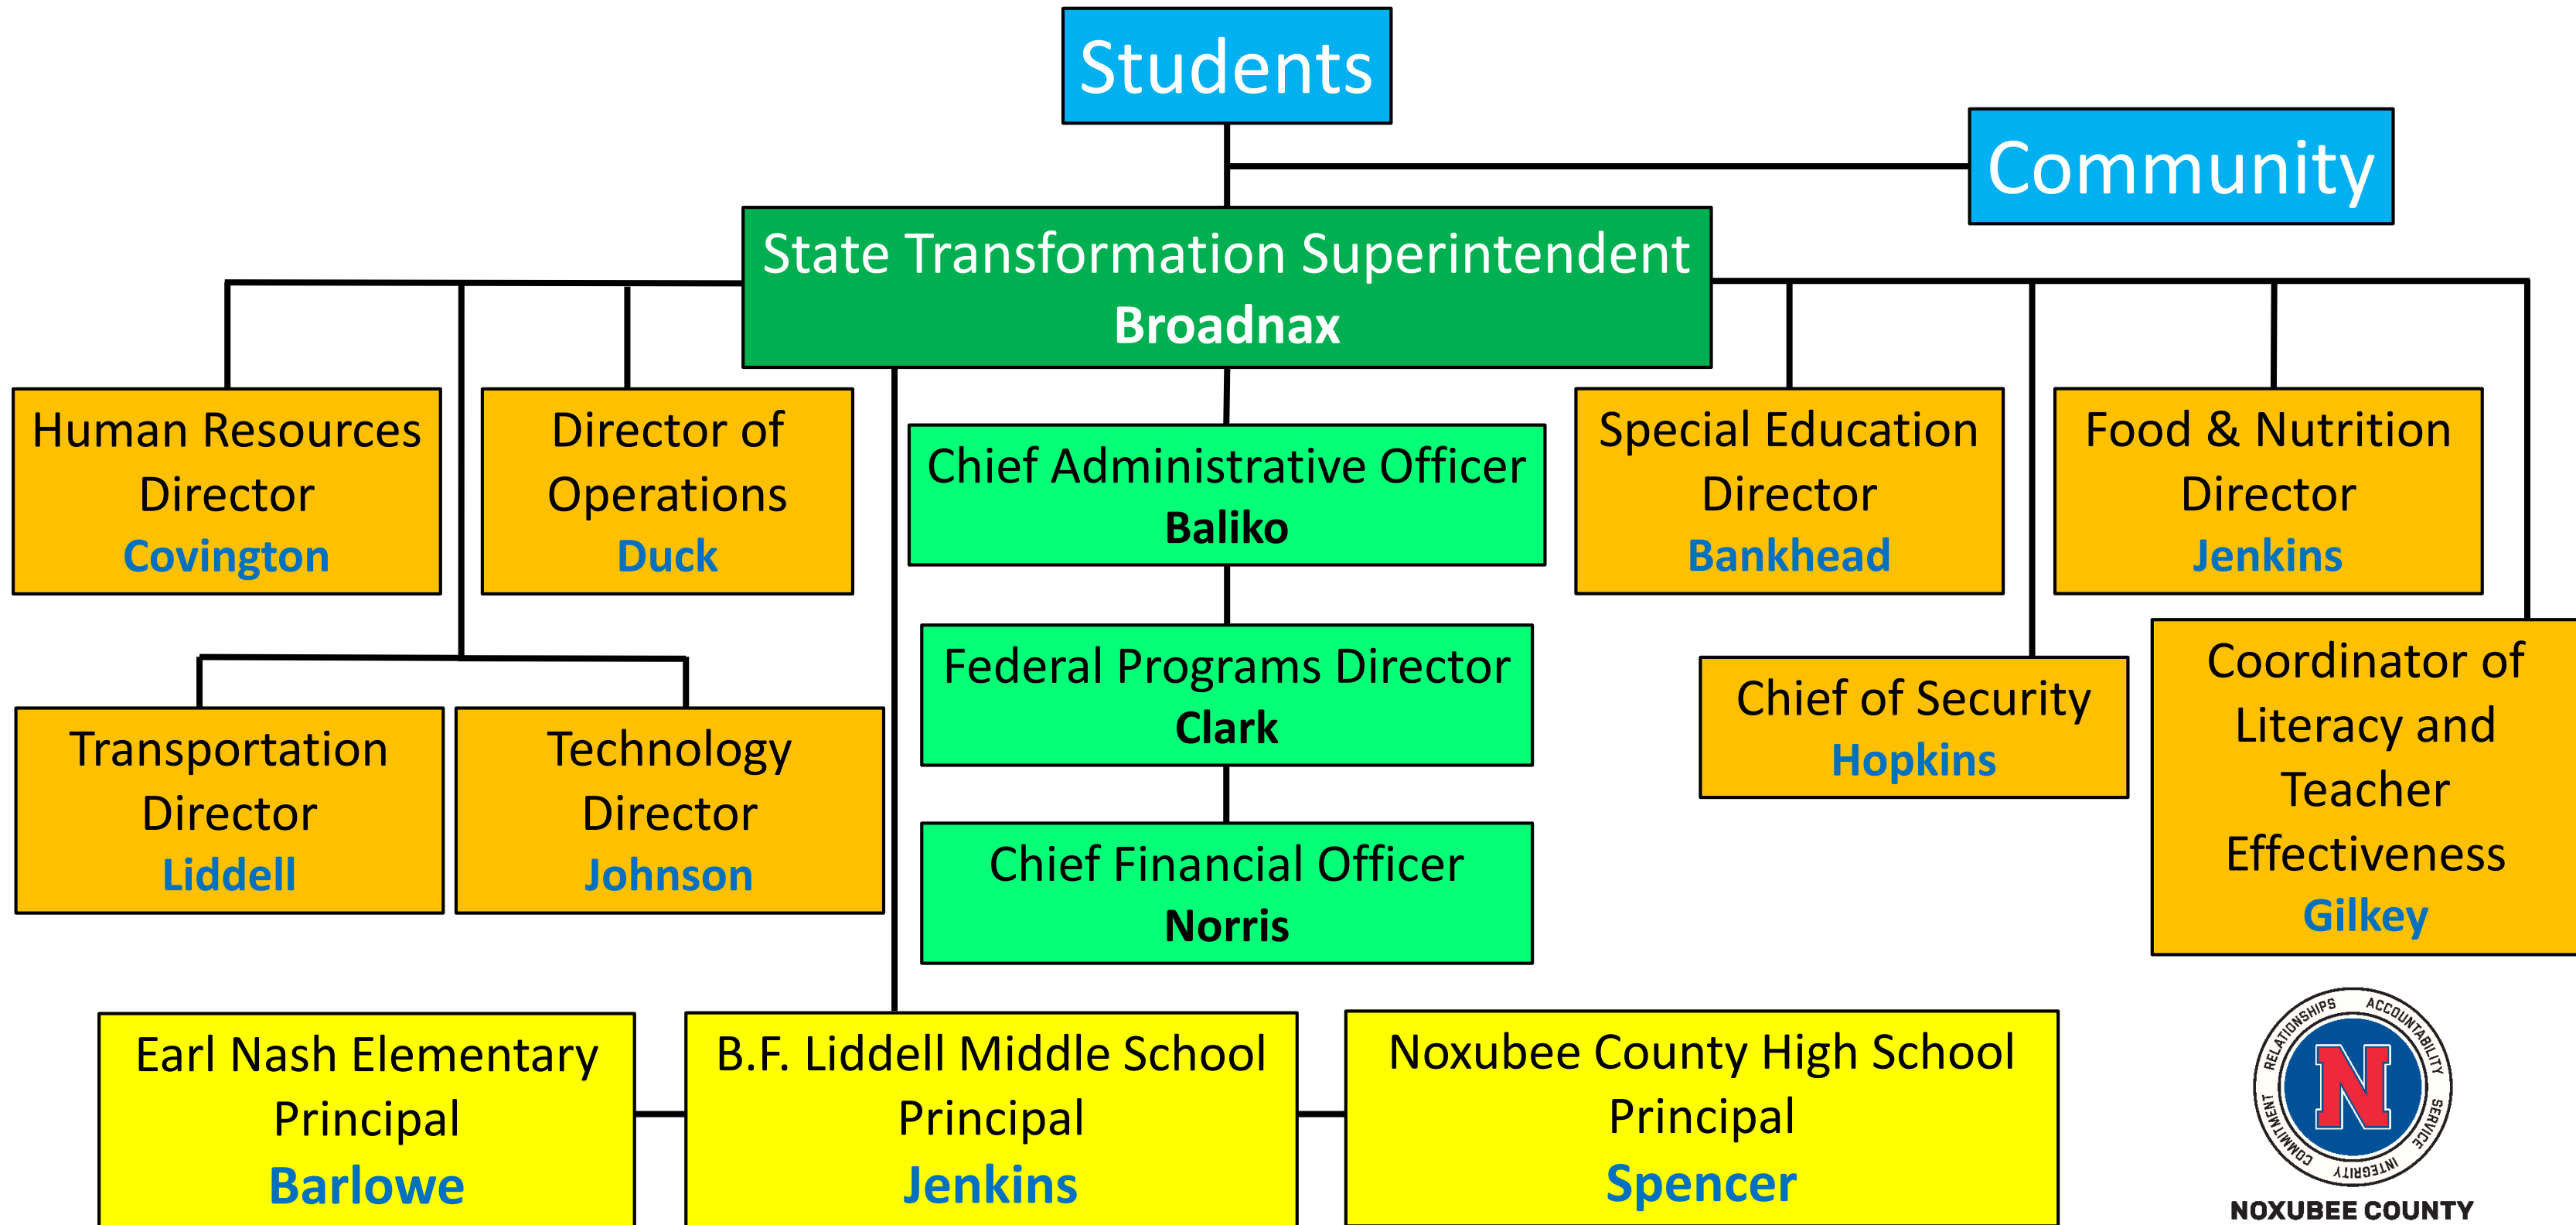

Noxubee County School District High Level Organization Chart

Noxubee County School District Detailed Organization Chart

Students

Community

State Transformation Superintendent
Broadnax

Human Resources Director
Covington

Director of Operations
Duck

Food & Nutrition Director
Jenkins

Chief Administrative Officer
Baliko

Special Education Director
Bankhead

Chief of Security
Hopkins

Transportation Director
Liddell

Technology Director
Johnson