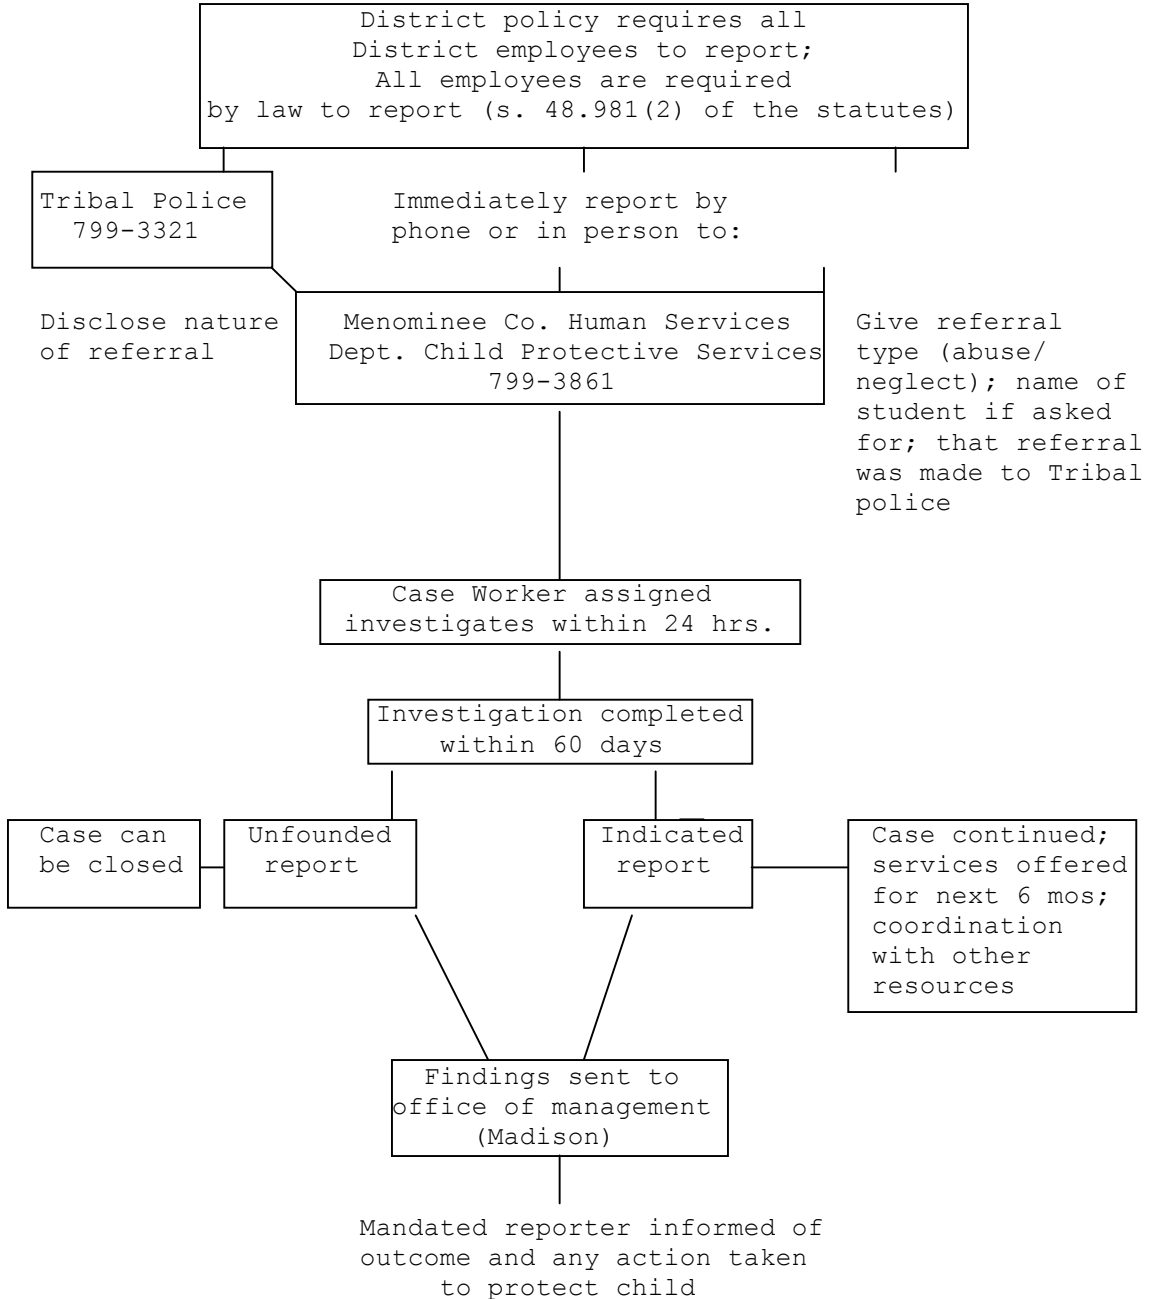

**MENOMINEE INDIAN SCHOOL DISTRICT**

454-Exhibit

**REPORTING CHILD ABUSE/NEGLECT FLOW CHART**

APPROVED: January 1984

REVISED: November 1994  
March 12, 2007  
April 15, 2013