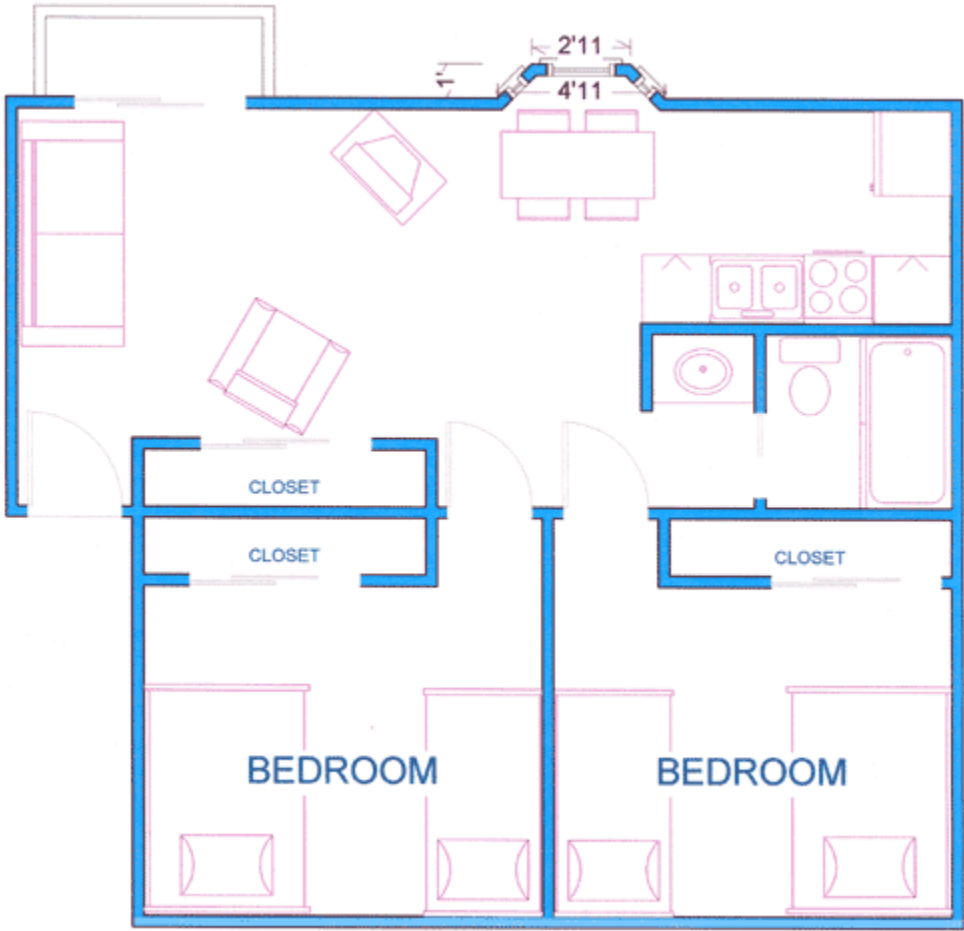

FRC Residence Hall Floor Plans

One Bedroom – 447 square feet
Bedroom is 12' X 12'

Two Bedroom – 656 square feet
Bedrooms are 12' X 12'