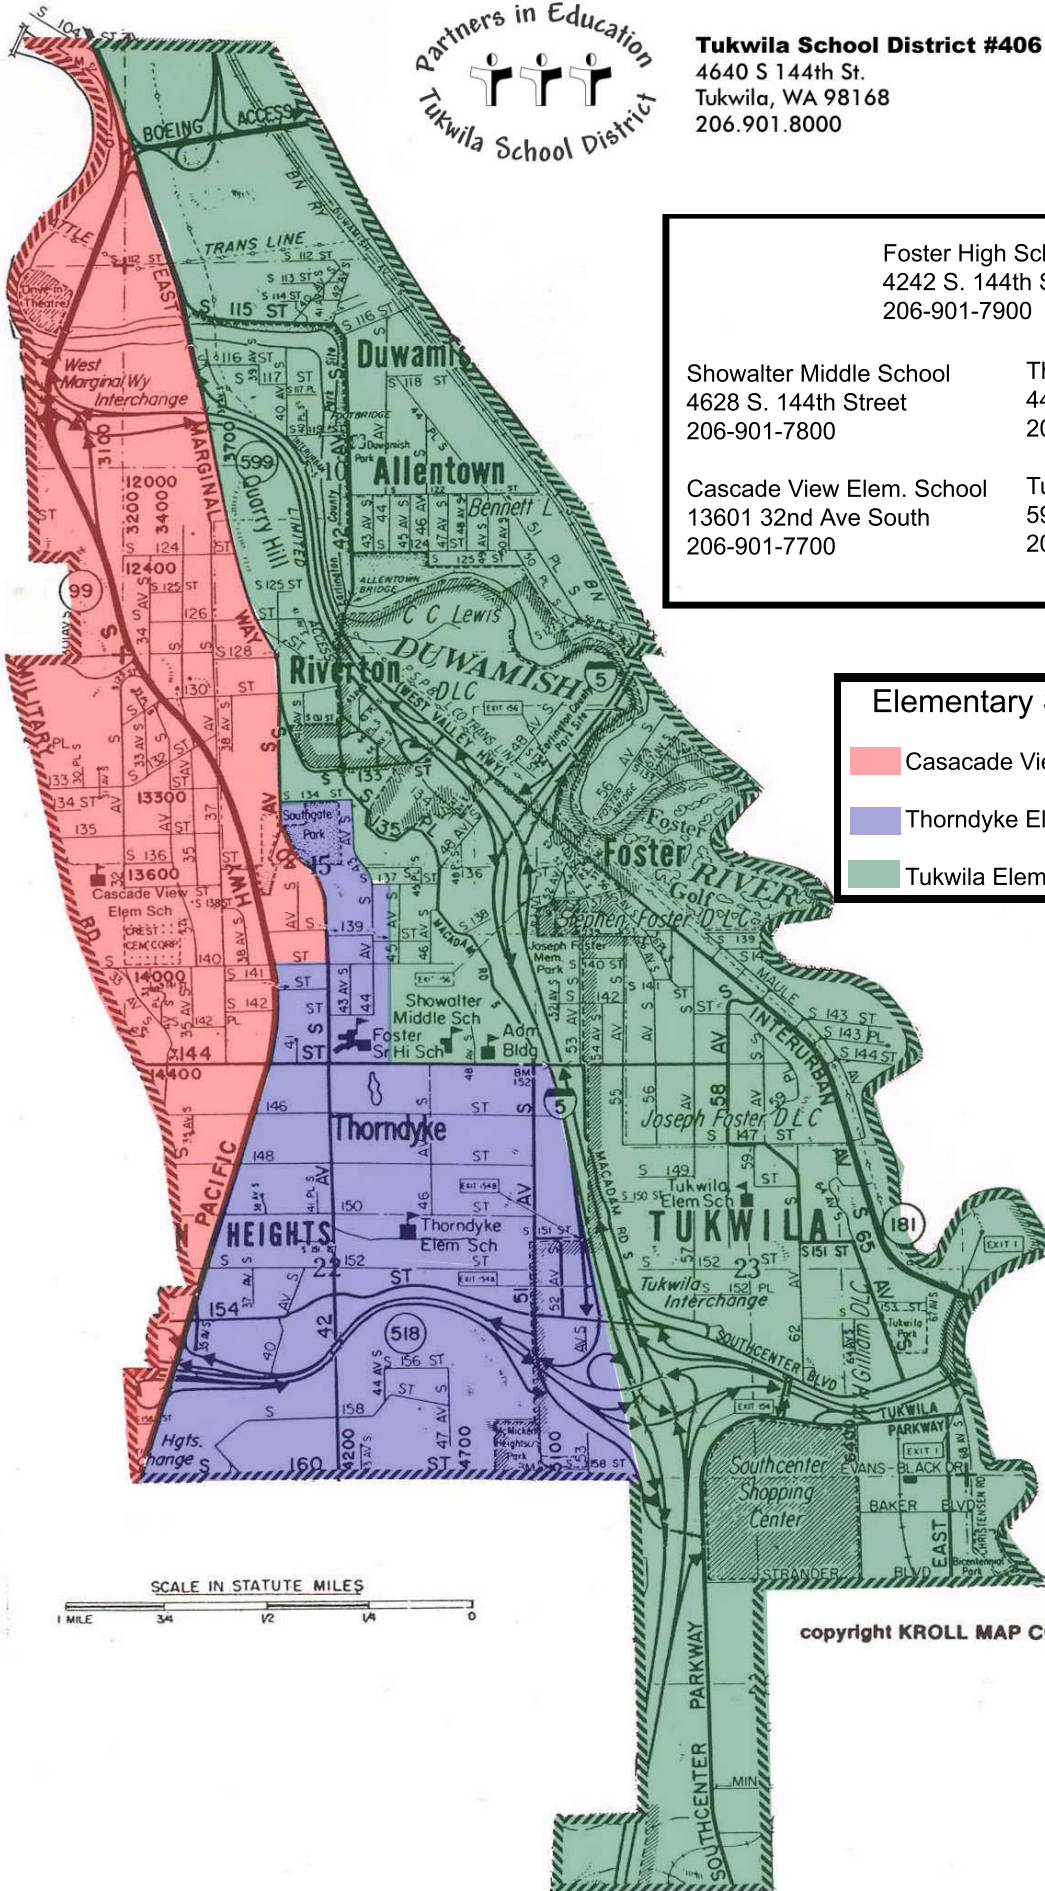

Tukwila School District #406

4640 S 144th St.
 Tukwila, WA 98168
 206.901.8000

Foster High School 4242 S. 144th Street 206-901-7900	
Showalter Middle School 4628 S. 144th Street 206-901-7800	Thorndyke Elem. School 4415 S. 150th Street 206-901-7600
Cascade View Elem. School 13601 32nd Ave South 206-901-7700	Tukwila Elem. School 5939 S. 149th Street 206-901-7500

Elementary School Boundaries:

- Cascade View Elementary
- Thorndyke Elementary
- Tukwila Elementary

copyright KROLL MAP COMPANY