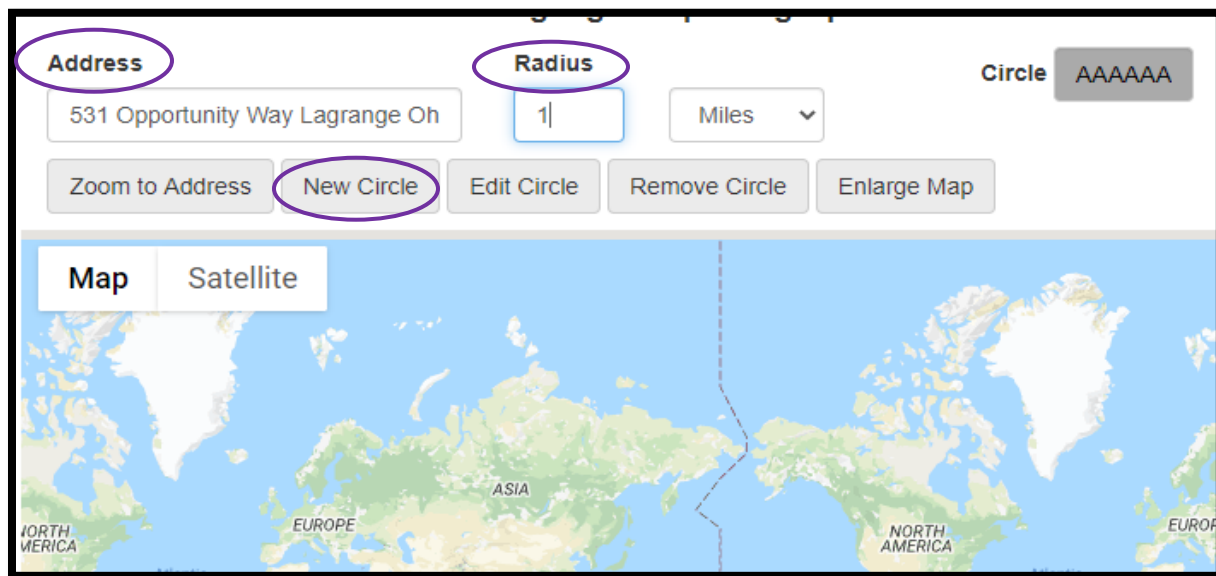

Back to School Transportation Plan 2020-21

THIS PERTAINS TO K-5 ONLY. KMS BUSING WILL REMAIN THE SAME AS LAST YEAR.

We continue to receive guidance from local health authorities concerning busing for the upcoming school year. Due to social distancing mandates and student safety, we do not foresee being able to provide busing for students living within a 1-mile radius of the school. This decision is based on our present numbers of bus riders and social distancing requirements. We are very sorry for the hardship this will cause families living within the 1-mile radius of the school, and we appreciate your understanding.

To view your distance from the school,

Step 1: Navigate to <https://www.mapdevelopers.com/draw-circle-tool.php>

Step 2: In the ADDRESS field, type **531 Opportunity Way Lagrange Ohio**.

Step 3: In the RADIUS field, type **1** (*the number*).

Step 4: Click New Circle. If your home falls within the circle that appears on the map, we cannot offer your child transportation at this time.

Rough estimates of areas that cannot be serviced at this time. **These are estimates; please use the site above for exact locations.*

- Route 303 between the school and Indian Hollow to the east and school and Factory St. to the West.

- Indian Hollow Road from the cemetery to Whitney Road
- Whitney Road between Route 301 and Indian Hollow Road
- Route 301 From Harmon Court to Whitney Road
- William Street
- Appomattox Court
- Taylor Blvd
- Forest Street
- Parklane Drive
- Church Street
- Union Street
- Pleasant Street
- Railroad Street
- Glendale Street
- Part of Hendrix Blvd
- Part of Rundle Street