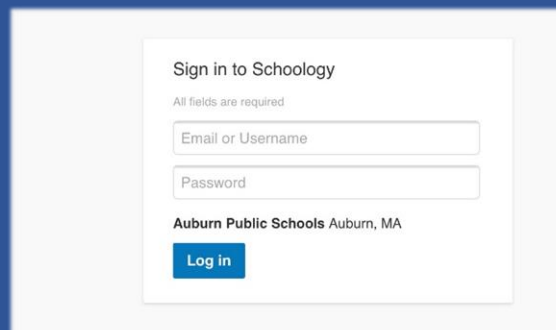

Schoology Login Directions

Using an iPad to Login to Schoology through the APP

Open the App on your iPad

Find Auburn Public Schools in the school search box

This is what your login screen must look like

Your **username** is only your first initial + last name + year of graduation - NOT YOUR EMAIL ADDRESS - **Example: jdoe20**

Your **password** is first initial (capital) + last initial (Small) + student ID number + !! - **Example: Jd12345!!**