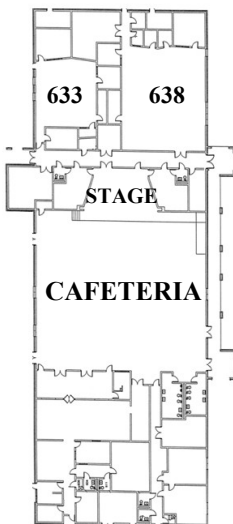

West Hernando Middle School

Campus Map

14325 Ken Austin Parkway

Brooksville, FL 34613

352-797-7035

BUILDING 8 - Gym

BASKETBALL COURTS

PORTABLES

BUILDING 6 - Cafe

BUILDING 7 - Vocational/ESE

BUILDING 4 - 6th Grade

BUILDING 3 - 7th Grade

BUILDING 2 - 8th Grade

GAZEBO

STAFF PARKING

BUILDING 5 - Media & Guidance