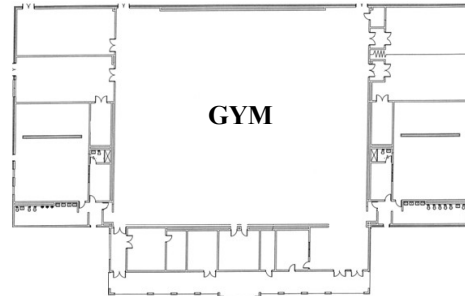

West Hernando Middle School

Campus Map

14325 Ken Austin Parkway

Brooksville, FL 34613

352-797-7035

BUILDING 8 - Gym

BASKETBALL COURTS

PORTABLES