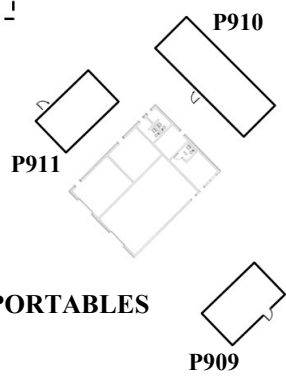

West Hernando Middle School

Campus Map

14325 Ken Austin Parkway

Brooksville, FL 34613

352-797-7035

BUILDING 8 - Gym

BASKETBALL COURTS

PORTABLES