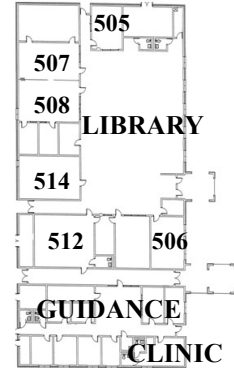

West Hernando Middle School

Campus Map

14325 Ken Austin Parkway

Brooksville, FL 34613

352-797-7035

BUILDING 8 - Gym

BASKETBALL COURTS

PORTABLES

BUILDING 6 - Cafe

BUILDING 7 - Vocational/ESE

BUILDING 4 - 6th Grade

BUILDING 3 - 7th Grade

BUILDING 2 - 8th Grade

GAZEBO

STAFF PARKING

BUILDING 5 - Media & Guidance