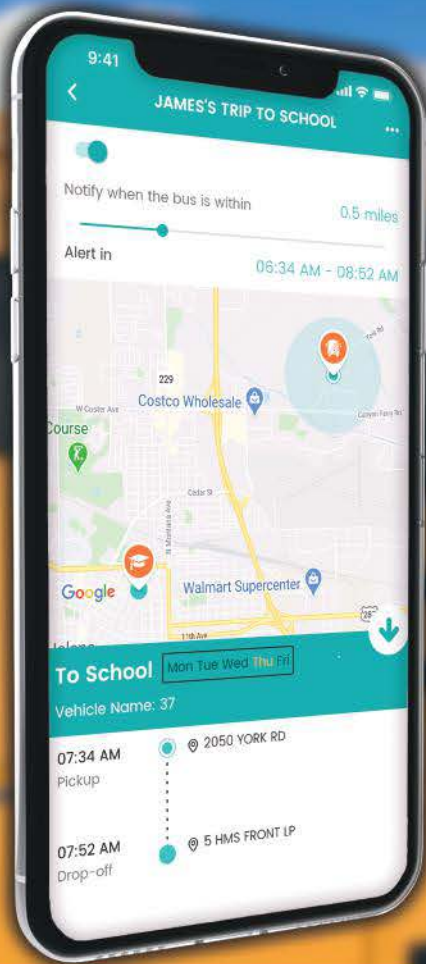

# Edulog Parent Portal

UP-TO-THE-MINUTE BUS ROUTE INFO

DOWNLOAD

### Parent Bus Tracking Application

- ▶ Where's My Bus?
- ▶ Bus Arrival Notifications
- ▶ Planned Stop Information
- ▶ Access to All Children in the Family
- ▶ Incoming Transportation Messages
- ▶ Apple (iOS) and Android
- ▶ Secure Access

### Real Time Bus Location Information

Edulog Parent Portal lets parents see the time and location planned for school bus arrival at their child's bus stop. The app also lets them view the location of the school bus to gauge arrival times each day and sends a push notification to their smartphone when the bus enters a user-defined geographic area around the stop. Parents only receive access by registering with data unique to their child. It's all information to help parents feel secure about their child's trip on the school bus!