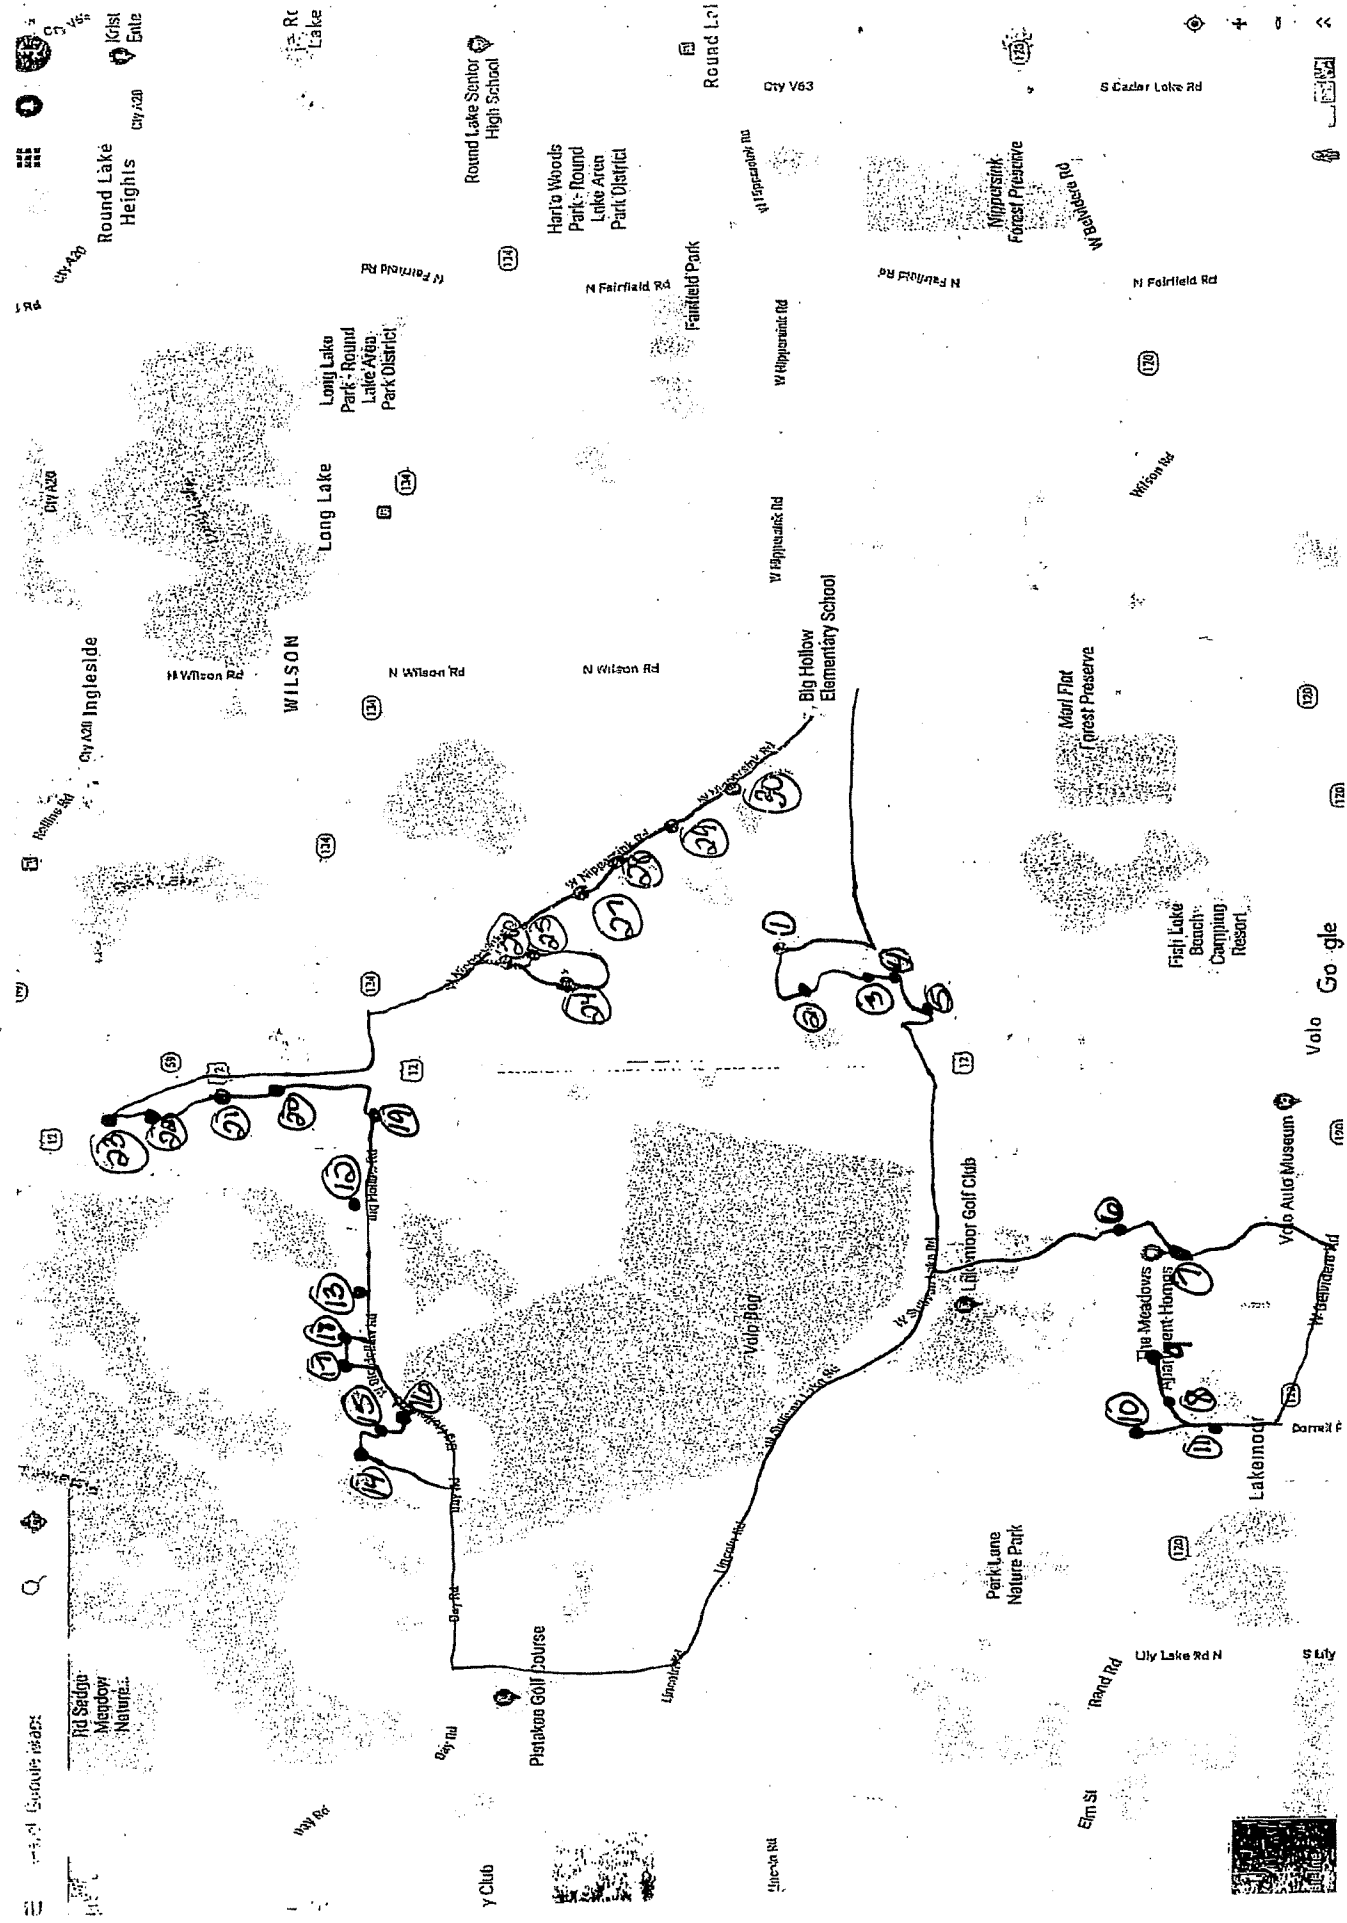

Student Name

Student Sport or Activity

Bus Stop Number

Route Number

Parent Signature

Date

Activity Bus Route # 1 Stops

1. Wentworth Dr & Annelise Ln.
2. Prescott Dr & Waverly Dr
3. Remington Dr & Waverly Dr & Chesterton Dr
4. N Cornerstone Dr & S Cornerstone Dr (Entrance)
5. N Cornerstone Dr & S Cornerstone Dr (Middle Fork)
6. Four Seasons Blvd & Sonoma Pass
7. Sullivan Lake Blvd & Game Trail
8. Wagon Trail Rd & Blacksmith Ct
9. Wagon Trail Rd Cul-de-Sac
10. Darrell Rd & Sawmill Ln
11. Darrell Rd & Bayberry Ct
12. 28070 Big Hollow Rd
13. Leonard Ave & Big Hollow Rd
14. Manitou & Iroquois
15. Wenonah & Hiawatha
16. Mishenuama Tr & Nokomis Tr
17. Park Dr & Channel
18. Channel Dr & Lake Matthews Tr
19. Big Hollow Rd & Stanley Rd
20. Frontage Rd & Bayview Dr
21. Frontage Rd & Glen Ayre Dr
22. Frontage Rd & Marine Dr
23. Frontage Rd & Kings Rd
24. Terra Springs Cr & Terra Firma Ln
25. Terra Springs Cr & Harvest Ct
26. Terra Springs Dr & Oak Knoll Ct
27. Nippersink Rd & Carol Ln
28. Nippersink Rd & Bradenburg Ct
29. Nippersink Rd & Dolores Ct
30. Nippersink Rd & Oak Dr

Route # 1

Volo Google

19th

17th

15th

13th

11th

9th