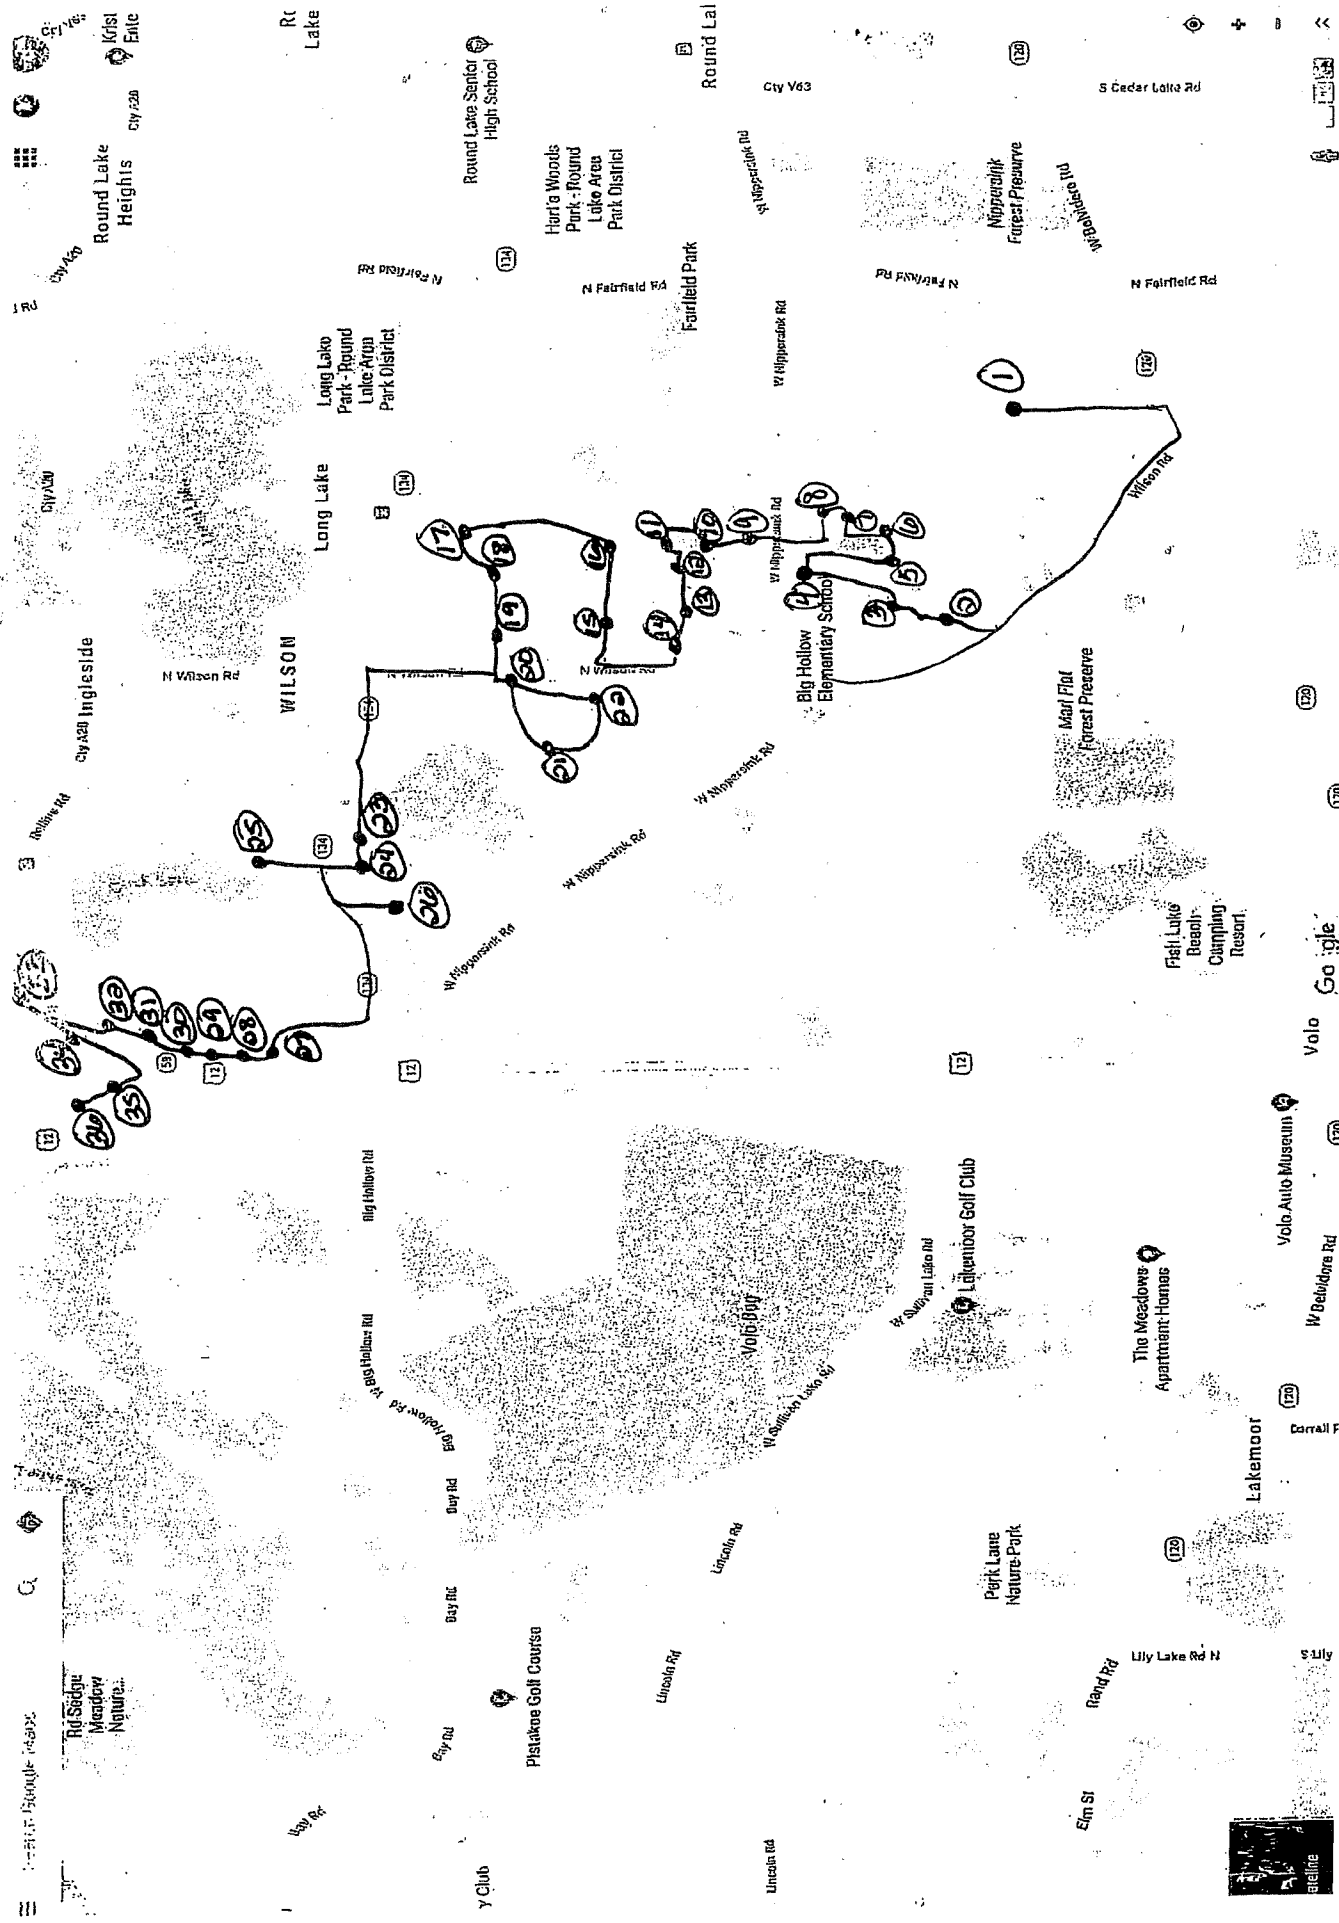

Route # 1

Volo Google

19th

17th

15th

13th

11th

9th

7th

5th

3rd

1st

Activity Bus Route # 2 Stops

1. 583 Jade Lane
2. Litchfield Dr & Fieldstone Ct
3. Litchfield Dr & Cascade Cr
4. Waterford & Meadowview
5. Springside Dr & Wicklow Ln
6. Savannah Pkwy & Catalina Dr
7. River Oaks Dr & Windsor Dr
8. Meadowview Dr & Durham Ln
9. Valley Lake Blvd & Marigold Ln
10. Valley Lakes Blvd & Heron View Way
11. North Overlook Trail & Prairie Mist Dr
12. Prairie Trail & Switchgrass Dr
13. Prairie Trail & Spring Lake Dr
14. Prairie Trail & Prairie Springs Dr
15. Prairieview Rd & Steeplebush Ln & Goldenrod Rd
16. Prairieview Rd & Redtop Rd
17. Bluestem Rd & Foxtail Rd
18. Brooksfarm Rd & Woodland Dr
19. Woodland Dr & Goldenrod Rd
20. Silver Leaf Ln & Magnolia Ln
21. Magnolia Ln & Spruce Dr & Autumn Dr
22. Autumn Dr & Silver Leaf Ln
23. Rookies Grill
24. Wooster Lake Dr & Forest Ave
25. Forest Ave & Oakwood Ave
26. Cambridge Pkwy & Blue Springs Dr
27. Nippersink Rd & Helen Ct
28. Nippersink Rd & Hollow Way
29. Nippersink Rd & Willow Rd
30. Nippersink Rd & Cherry Ln
31. Nippersink Rd & Chris Larkin Rd
32. Nippersink Rd & Longwood Dr
33. Rainier Way
34. Rte 59 & Crestview Dr
35. Frontage Rd & Windsor Dr
36. Frontage Rd & Foxridge Dr

Route # 2

Volvo Go [Google](#)

Volvo Auto Museum

Lakemore

Lincoln Rd