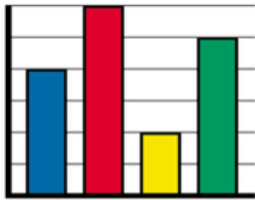

Bar Graph

Terra Nova Testing is scheduled for March 1st-5th. **All students are required to be on campus for testing; including Livestream students.** We will provide classrooms specifically for these students so that Livestream and On Campus groups are not mixed. Scholarship students risk losing funding if they are not present on campus for testing. Dr. St. Thomas will provide more information to the Livestream families about where their child(ren) will be testing and the schedule.

Please help your child(ren) do their best by planning ahead: get plenty of rest, eat a good breakfast, and arrive to school on time every day to get settled before testing. Do not plan absences or early dismissals during testing week. Make-up tests will be scheduled for **excused** absences only.