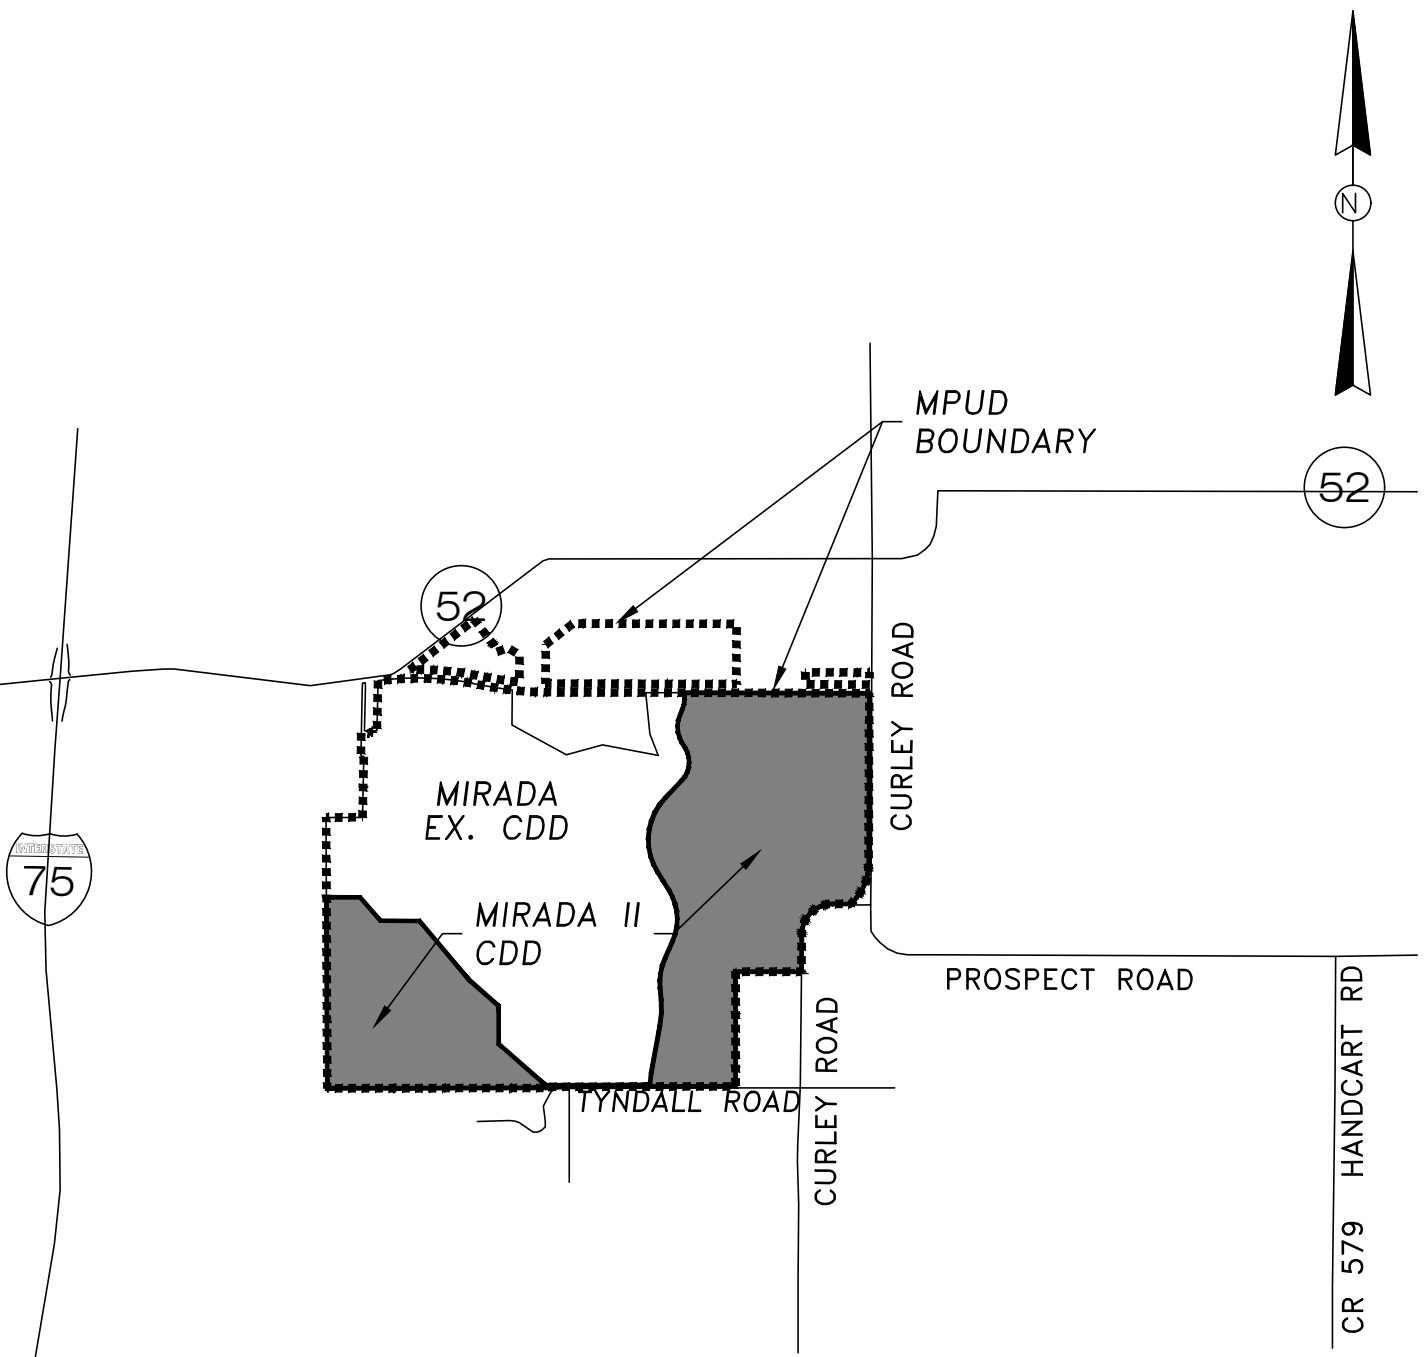

J:\3001 To 3500\03193 CR Pasco Development Company LLC\0001 Mirada Subdivision\ENR\Master\ DWG\CDD Exhibits\G-101-VM-EXH-MIRADA II CDD-5/15/18.dwg (VICMAP) RicAR May 15, 2018 - 1:31pm

3409 W. LEMON STREET TEL (813) 250-3535
TAMPA, FL 33609 LB# 7013, CA# 8474 FAX (813) 250-3636

**MASTER VICINITY MAP
MIRADA II CDD**

SEC TWP RGE	JOB NUMBER	DRAWN BY	DATE	SHEET
10,11,14,15-25S-20E	03193.0001	ROA	05-15-2018	1