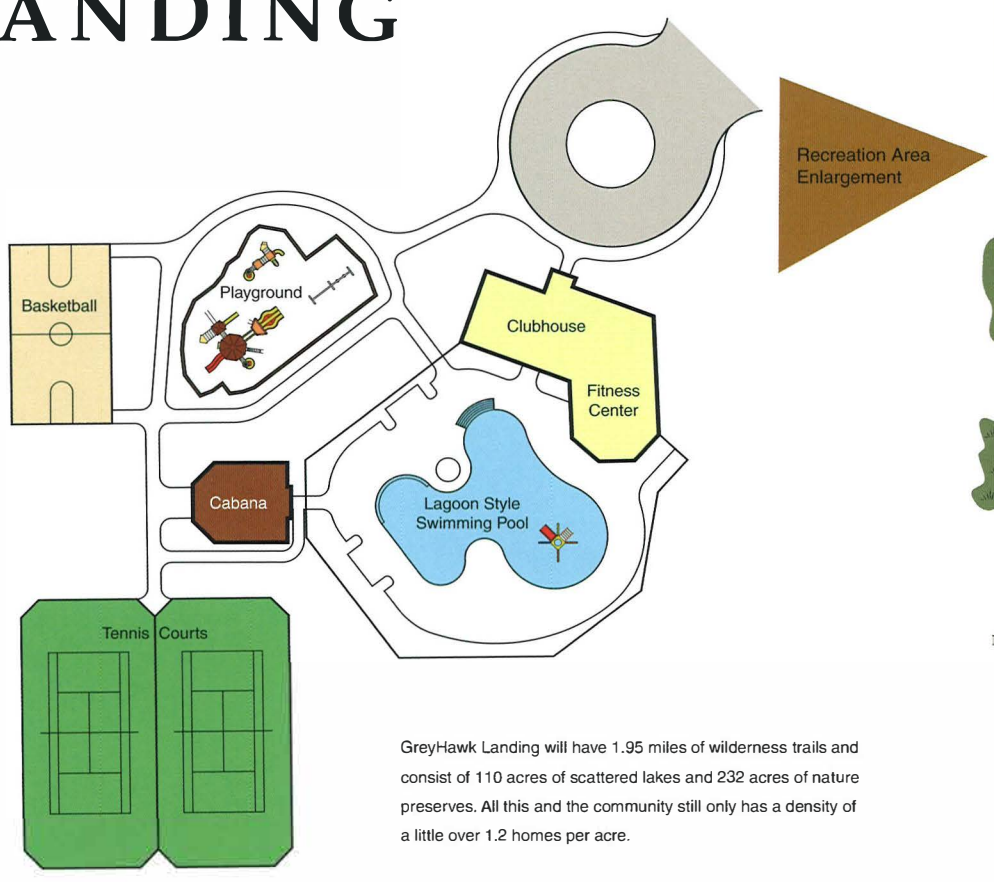

GREYHAWK LANDING

GreyHawk Landing will have 1.95 miles of wilderness trails and consist of 110 acres of scattered lakes and 232 acres of nature preserves. All this and the community still only has a density of a little over 1.2 homes per acre.

Site plan is an artist's rendering and is subject to change without notice.