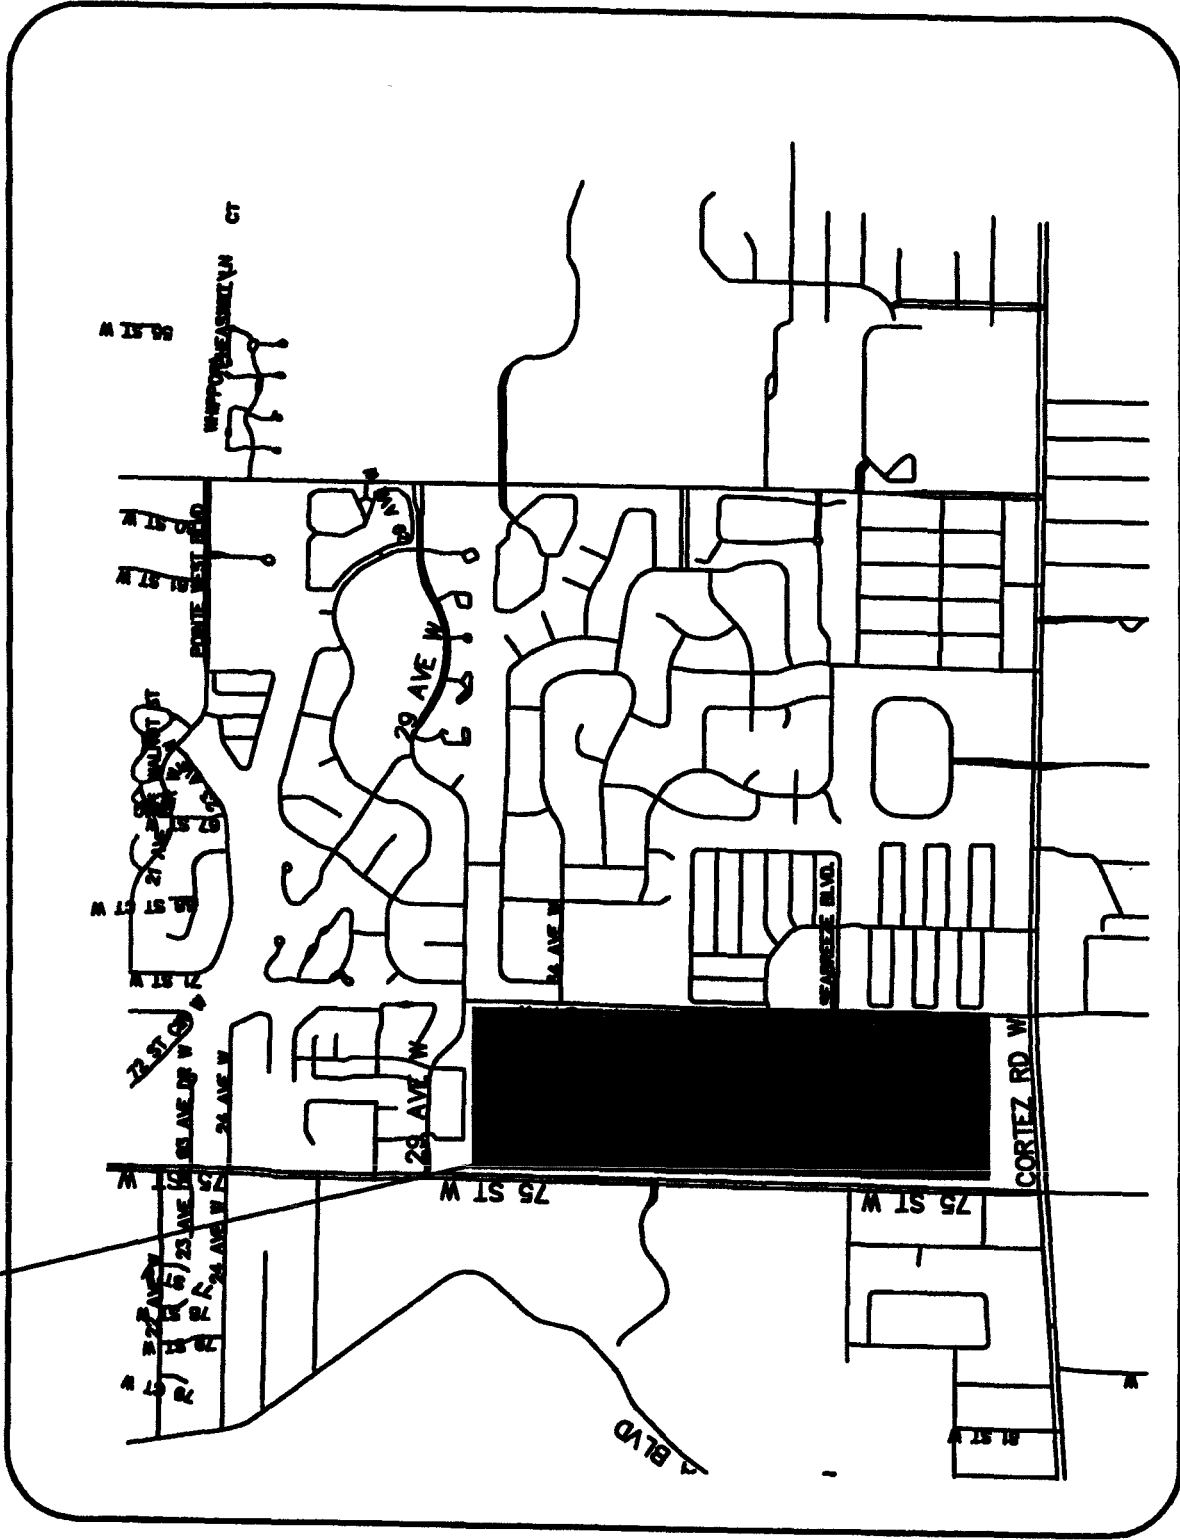

PROPOSED CDD

N.T.S

VICINITY MAP

EXHIBIT 1

PALMA SOLA TRACE CDD
TAYLOR WOODROW HOMES
CENTRAL FLORIDA DIVISION LLC

JOB NO.	8766-000-000
DATE	4-12-04
SCALE	N.T.S

King
ENGINEERING ASSOCIATES, INC.
 3540 UNIVERSITY PARKWAY
 BOCA RATON, FLORIDA 33433
 PHONE 561-383-8888
 FAX 561-383-8888
 E-MAIL KING@KINGENGINEERING.COM

DESIGNED BY	D.G.
DRAWN BY	B.R.A.
CHECKED BY	
DATE	