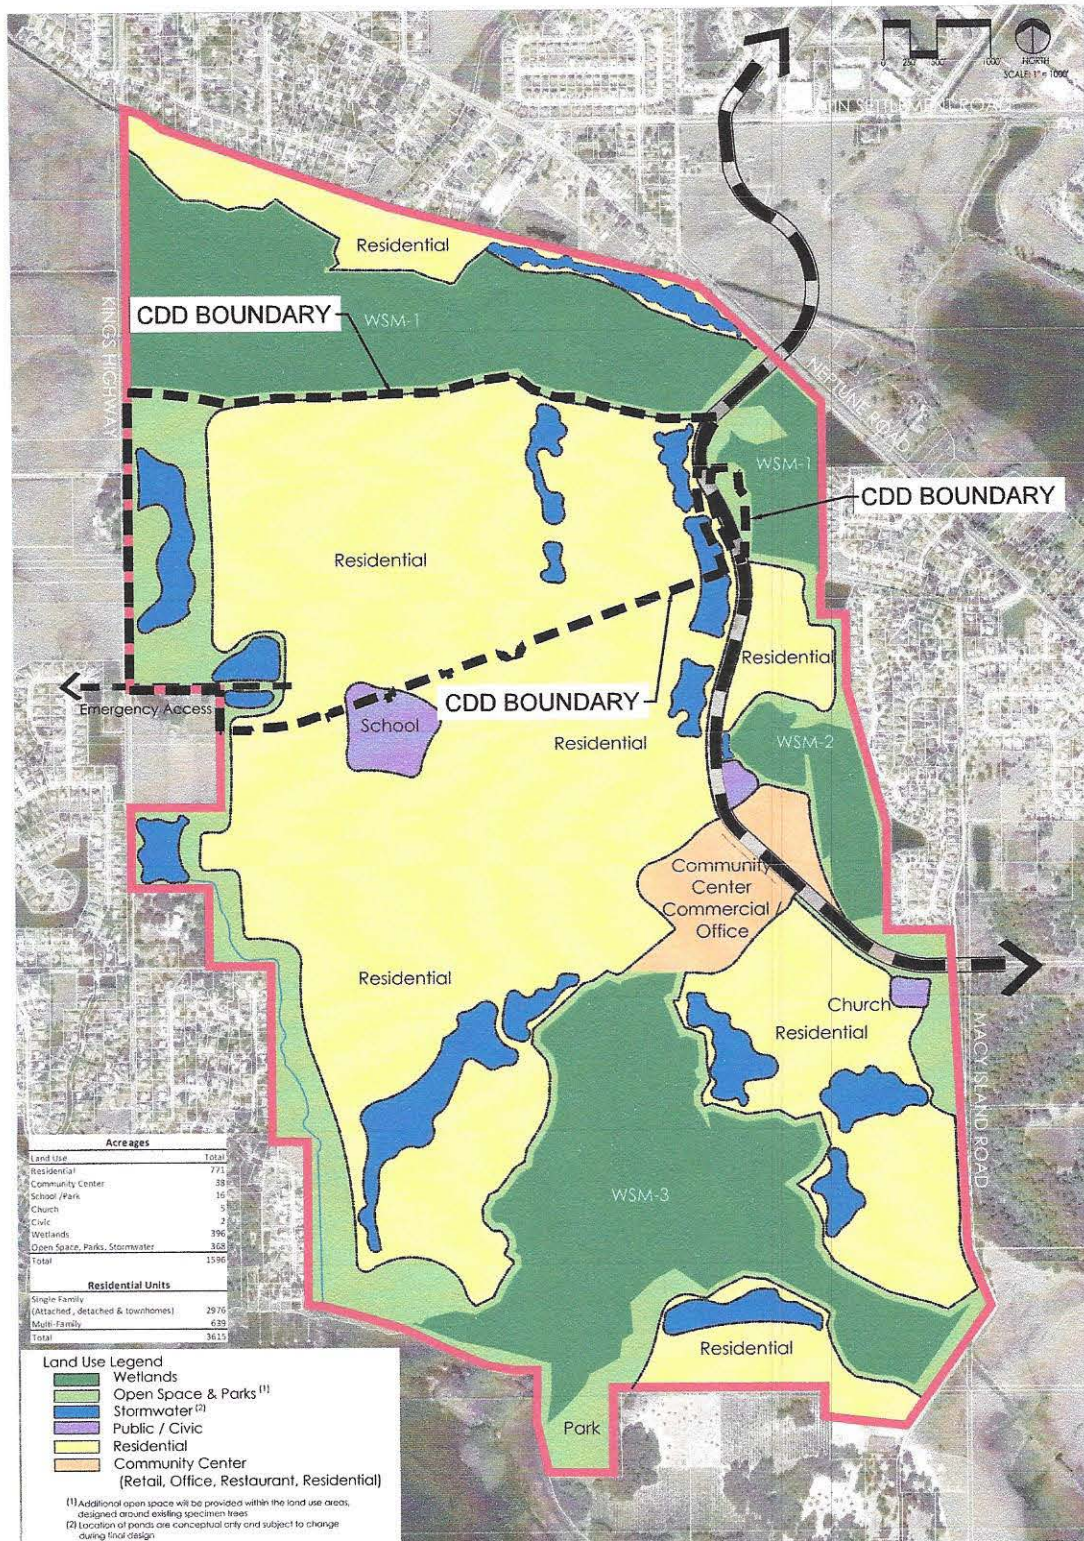

Plotted: December 30, 2015, 3:08:46 PM
 Z:\PROJECTS\1007.006 Kindred - CDD Establishment\Plans\CH\KINDRED CDD MASTER UTILITY.dwg

Prepared for:
DR HORTON
 5550 T.G. Lee Boulevard, Suite 600
 Orlando, Florida 32822
 Phone: (407) 850-5240

Map H
Toho Preserve
 Revised August 6, 2012
 Osceola County, Florida

KINDRED PHASE 1
 OSCEOLA COUNTY, FLORIDA
 PREPARED FOR: OSCEOLA COUNTY
MASTER PLAN