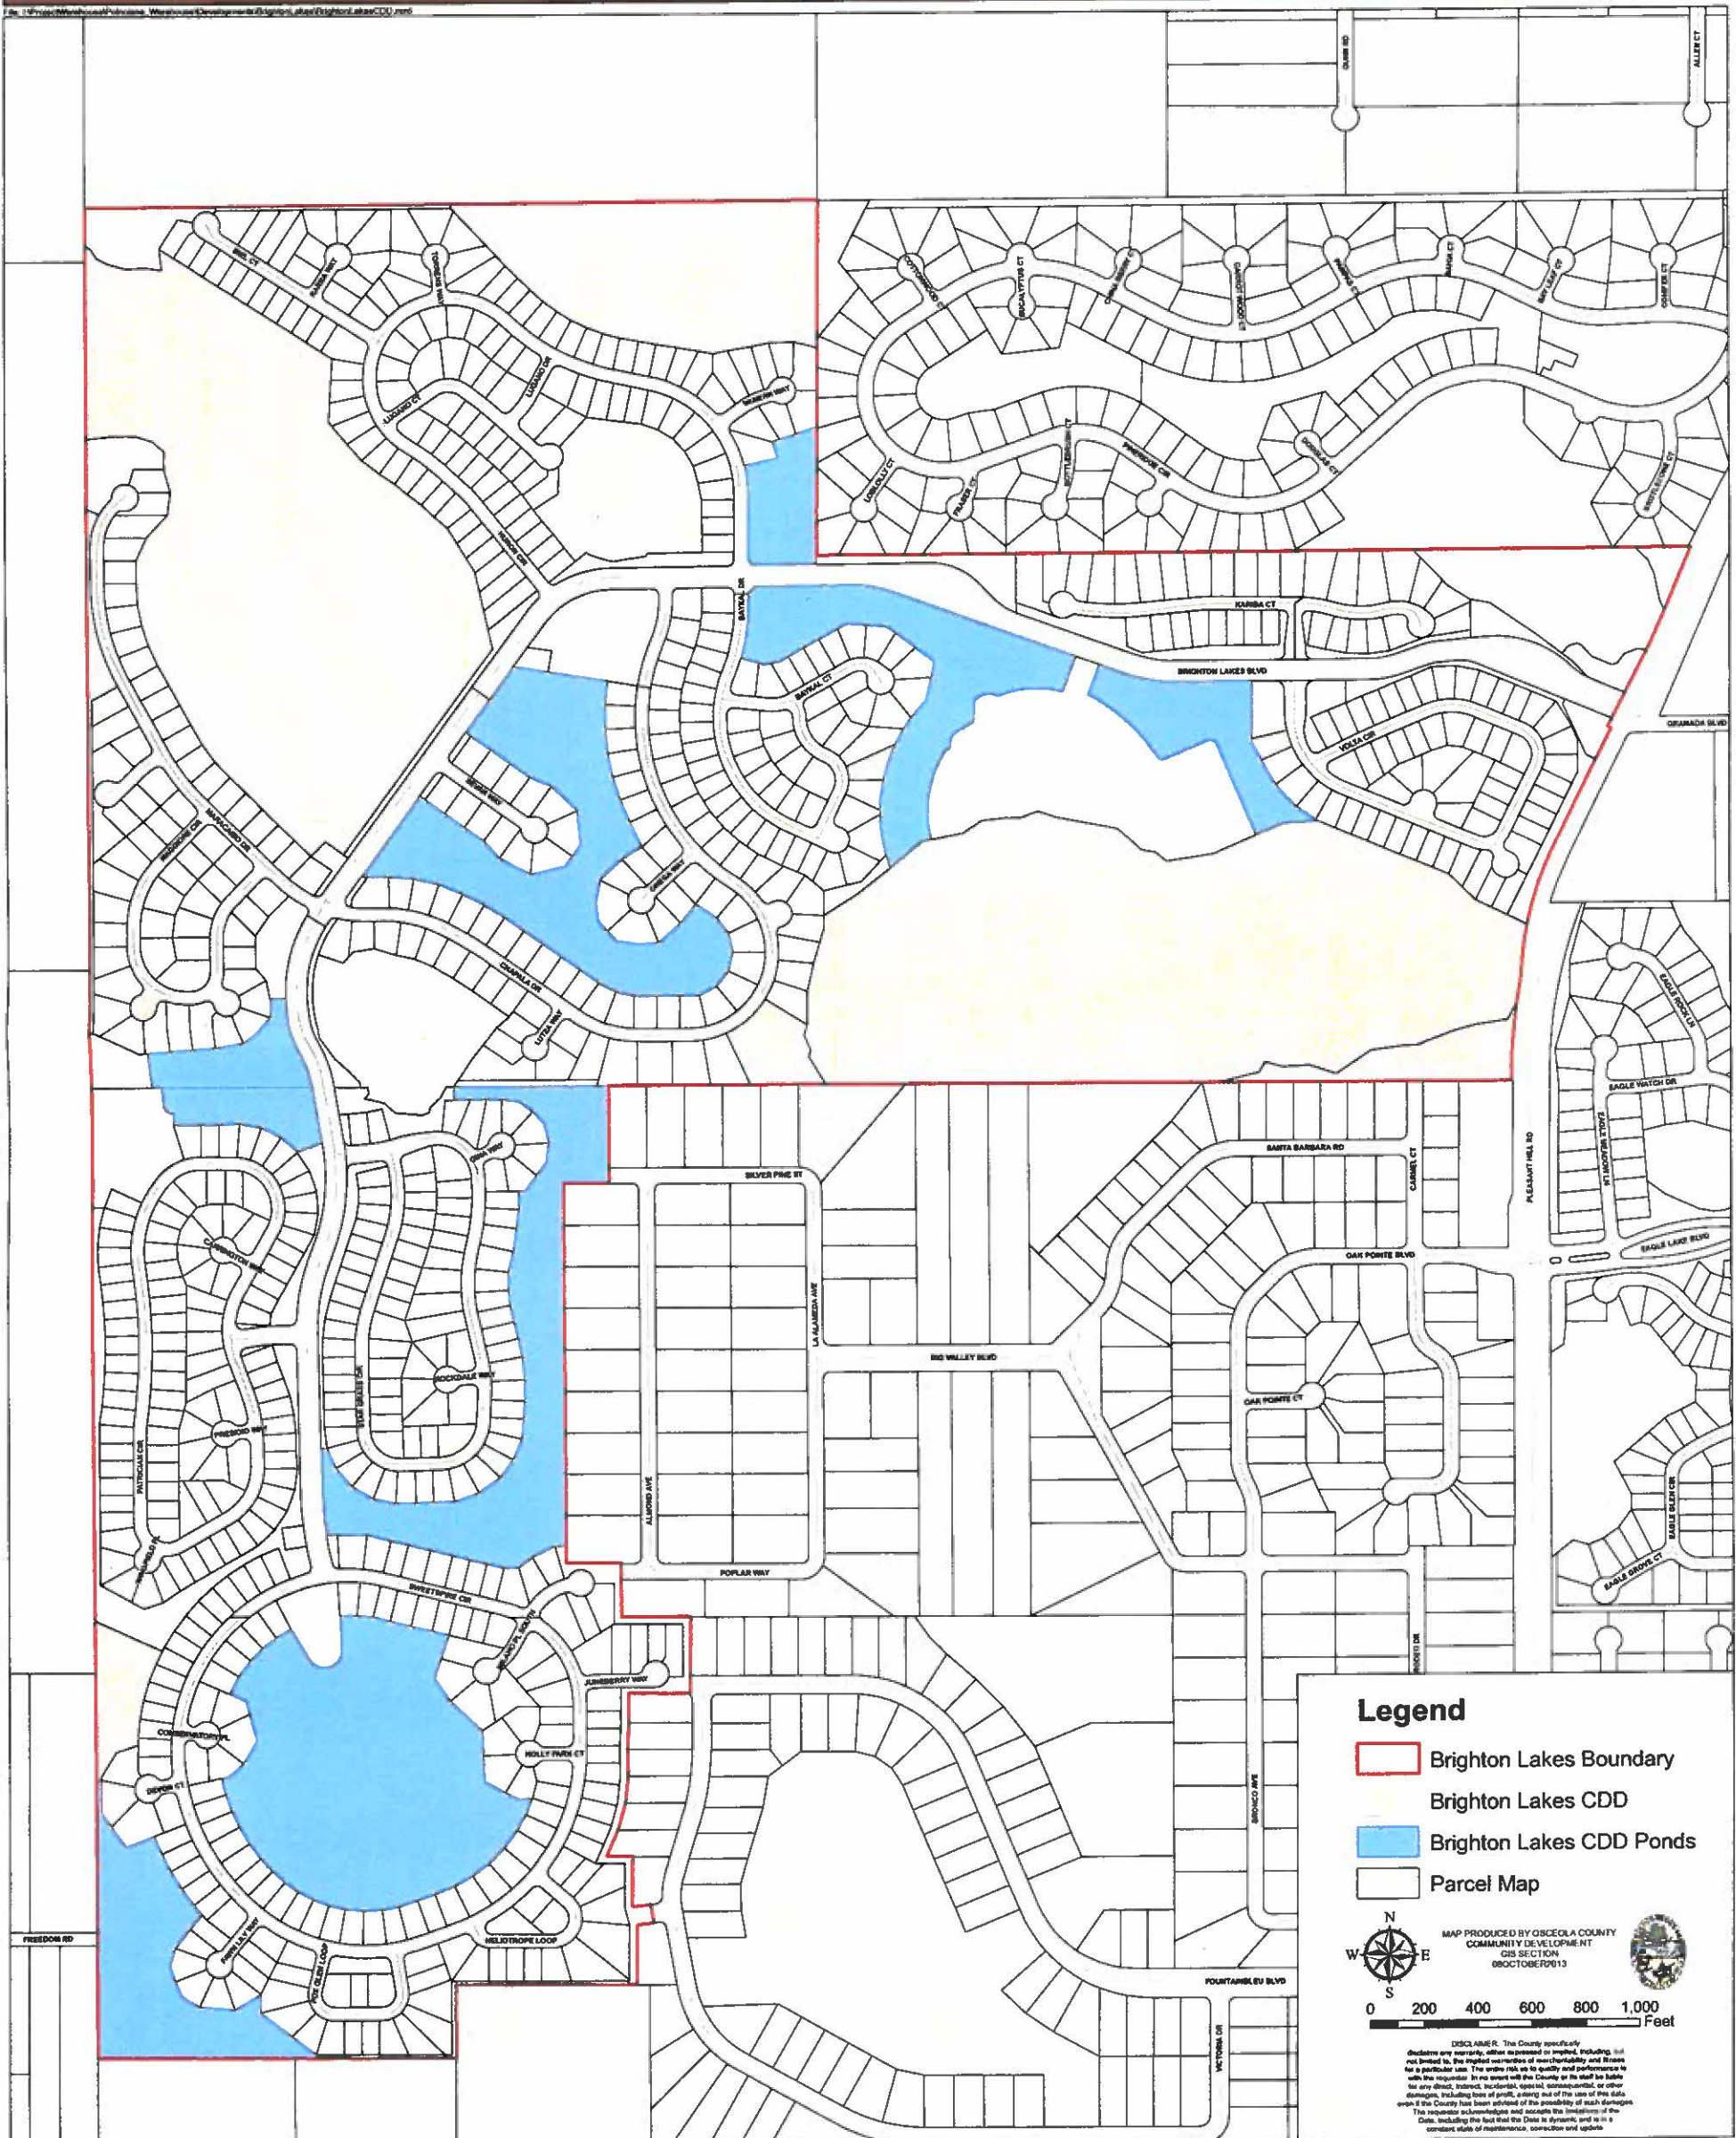

Brighton Lakes Community Development District

1. **Legend**
2. Brighton Lakes Boundary
   - Brighton Lakes CDD
   - Brighton Lakes CDD Ponds
   - Parcel Map

MAP PRODUCED BY OSCEOLA COUNTY
COMMUNITY DEVELOPMENT
GIS SECTION
08OCTOBER2013

0 200 400 600 800 1,000 Feet