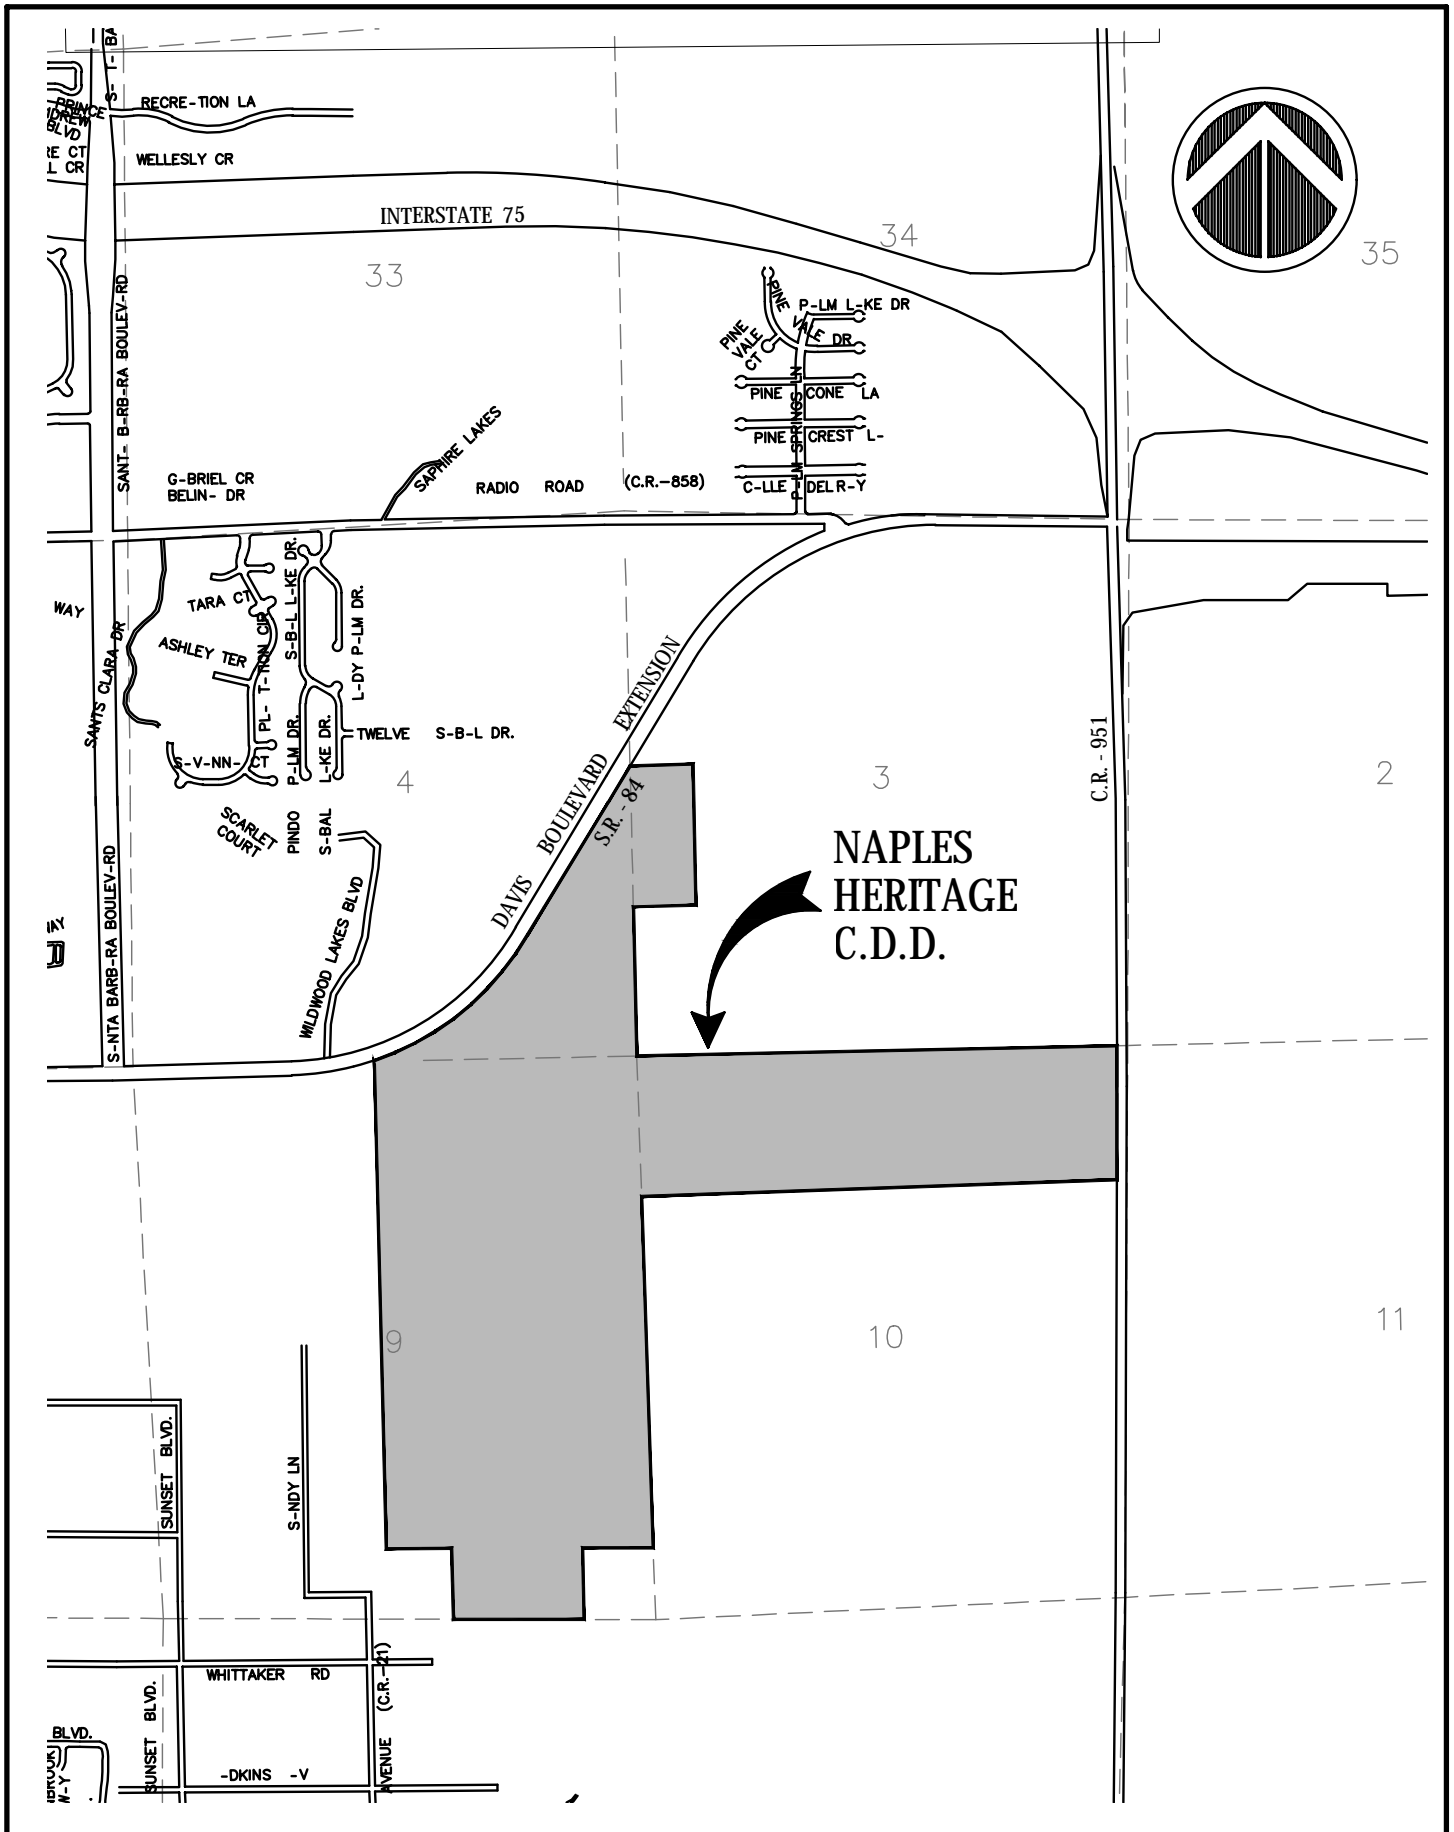

H:\2017\2017041\DW\EXHIBITS\LocationMap.dwg Tab: Layout1 Mar 21, 2018 - 2:34pm Plotted by: EricNeil

950 Encore Way
 Naples, FL. 34110
 Phone: (239) 254-2000
 Florida Certificate of
 authorization No.1772

N- PLES HERIT - GE
COMMUNITY DEVELOPMENT DISTRICT
LOC - TION M - P

CHECKED BY : W.T.C.	PROJECT No. 2017.041
DR-WN BY : E.M.N.	C-D FILE N-ME: LocationMap
D-TE : 03/2018	EXHIBIT - ITEM 1