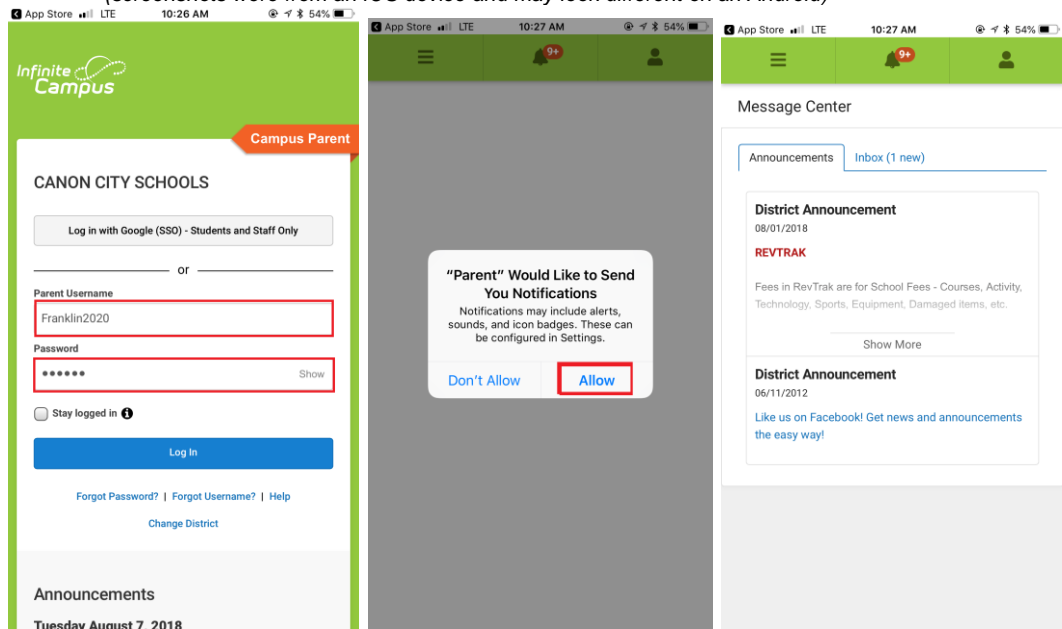

#### Campus Student

### To log in using the Mobile App:

1. Enter the District Name: **Canon City** or **Canon City Schools**
2. Enter the State: **Colorado**

3. Select "CANON CITY SCHOOLS"

4. Log in using your username and password.

a. PARENTS will use the username and password fields

(screenshots were from an iOS device and may look different on an Android)

- b. **STUDENTS** will use the "Log in with Google (SSO) - Students and Staff Only" button to log in with their Google username and password.