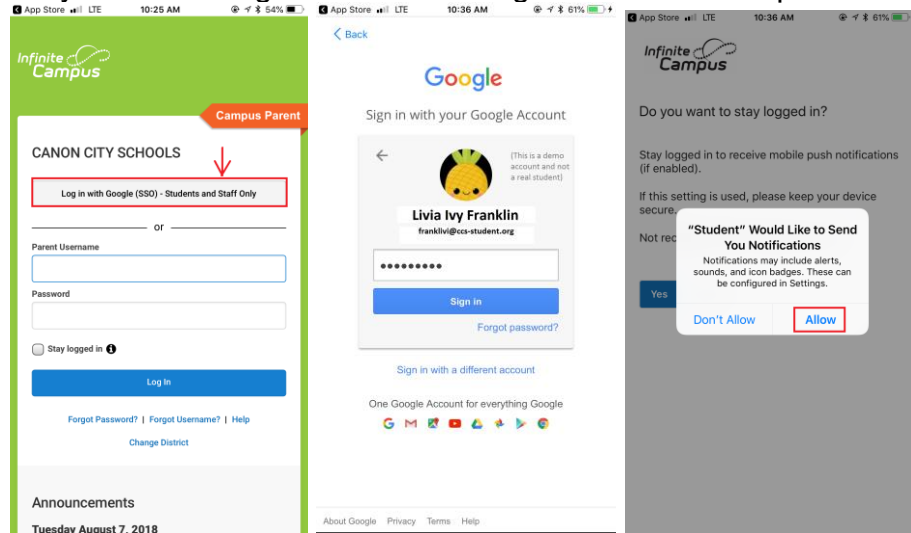

#### Campus Student

### To log in using the Mobile App:

1. Enter the District Name: **Canon City** or **Canon City Schools**
2. Enter the State: **Colorado**

3. Select "CANON CITY SCHOOLS"

4. Log in using your username and password.

a. PARENTS will use the username and password fields

(screenshots were from an iOS device and may look different on an Android)

- b. **STUDENTS** will use the "Log in with Google (SSO) - Students and Staff Only" button to log in with their Google username and password.