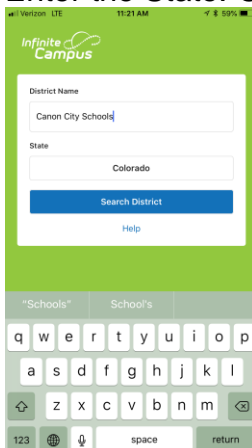

www.canoncityschools.org/apps/pages/campusportal

New Campus Portal Apps available for Students and Parents

You can download the apps from Google Play or from the Apple Store.

Available Infinite Campus Documentation on Apps:

<https://www.infinitecampus.com/audience/parents-students#downloadApp>

<https://www.infinitecampus.com/video/infinite-campus-portal-mobile-app>

How to download Campus Portal Parent and Student Apps

For Android Devices, go to Google Play. For iOS Devices, go to the App Store.

Campus Parent

Campus Student

To log in using the Mobile App:

1. Enter the District Name: **Canon City** or **Canon City Schools**
2. Enter the State: **Colorado**