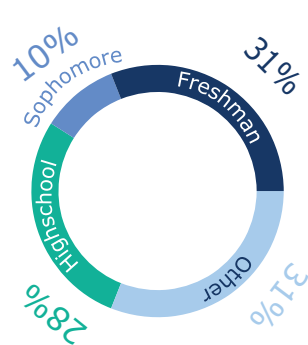

ENROLLMENT STATUS

CLASSIFICATION