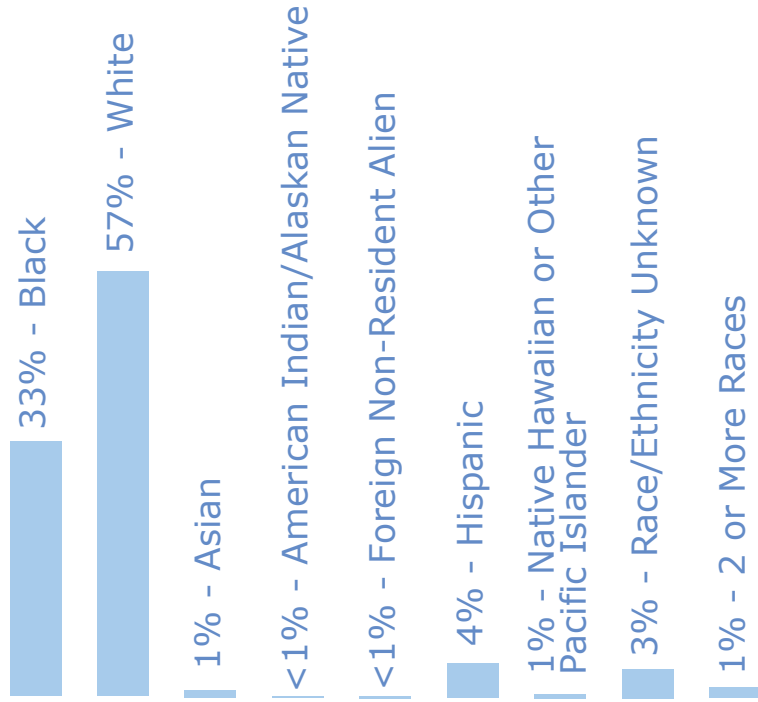

WHO MAKES UP RPCC?

RPCC Fact Sheet - Fall 2016

RACE

PARISH OF RESIDENCE

CAMPUS

GENDER

57%

43%