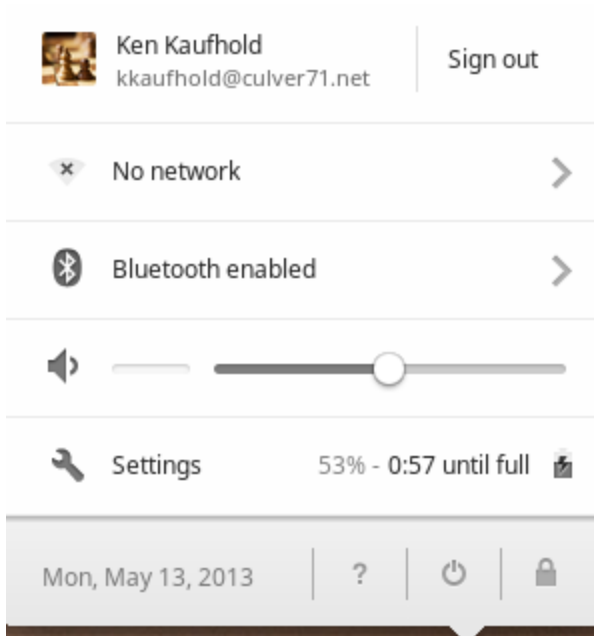

Setting up an Internet Connection on a Chromebook

1. Click the wifi symbol with the x in the bottom right hand corner

2. Click the “No network” button

3. Find your wireless router and select it
4. Enter your wireless router password if you have one
5. You are connected to the wireless router when the wifi symbol has white bars