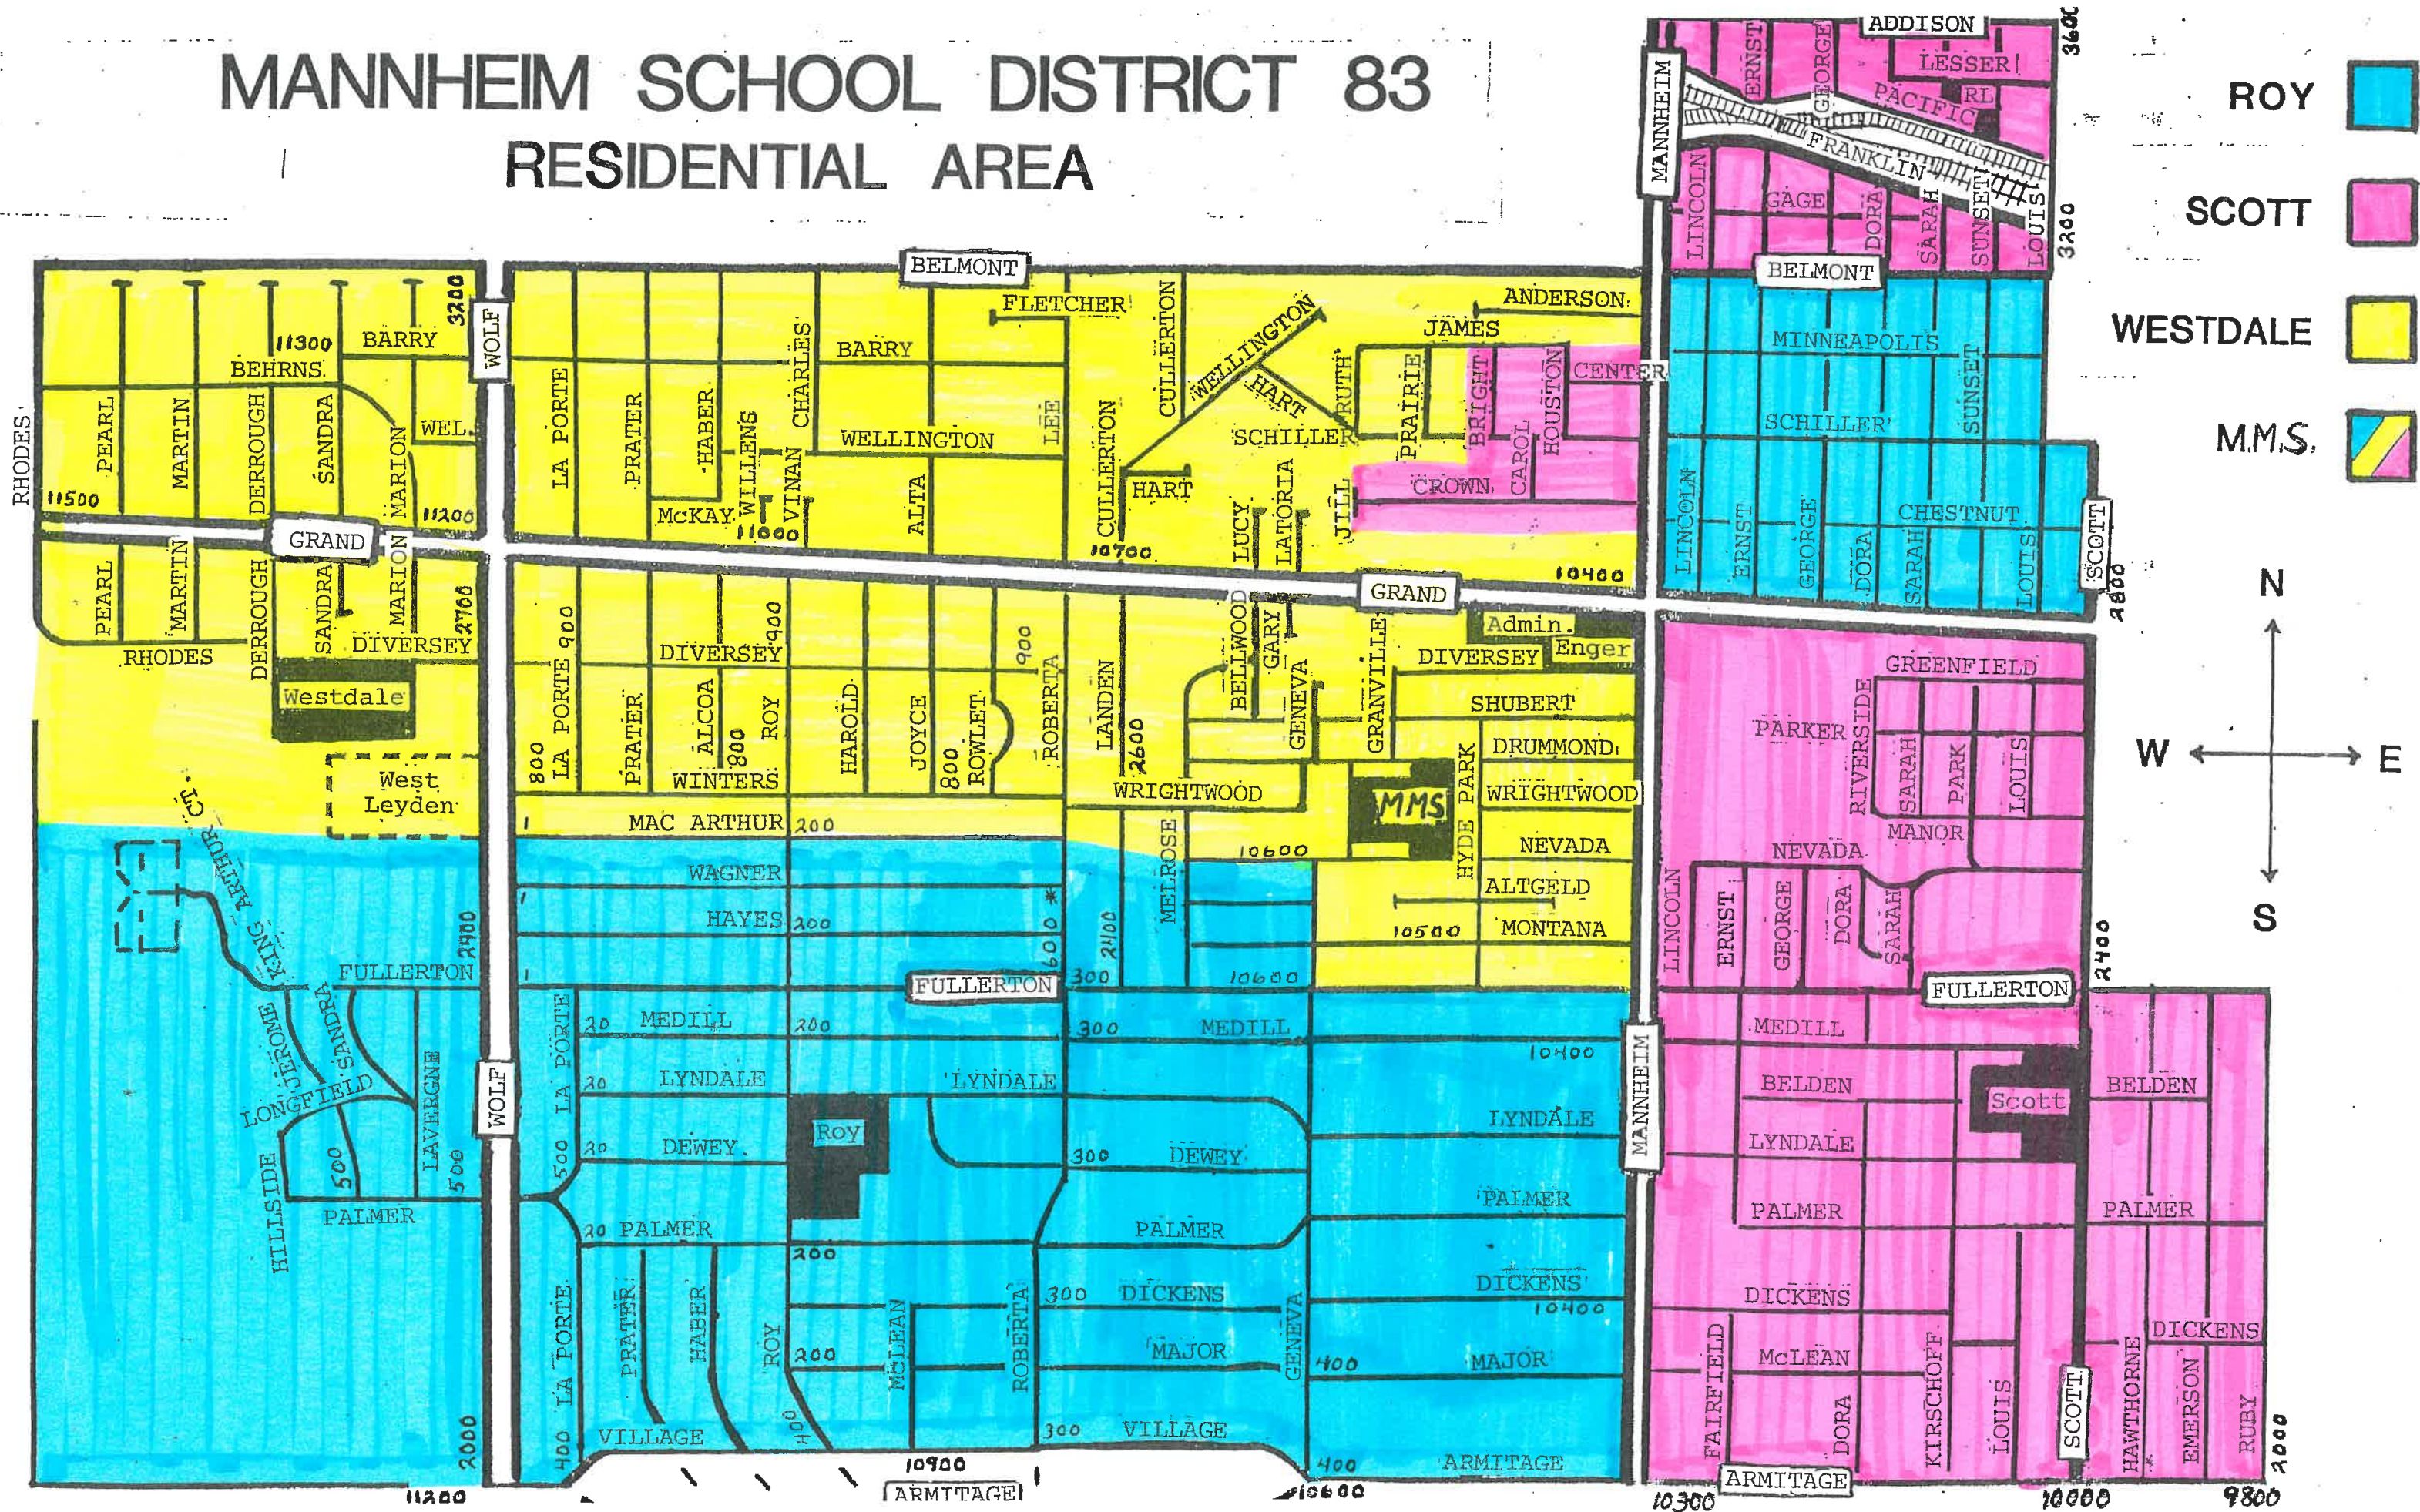

MANNHEIM SCHOOL DISTRICT 83

RESIDENTIAL AREA

- ROY
- SCOTT
- WESTDALE
- M.M.S.