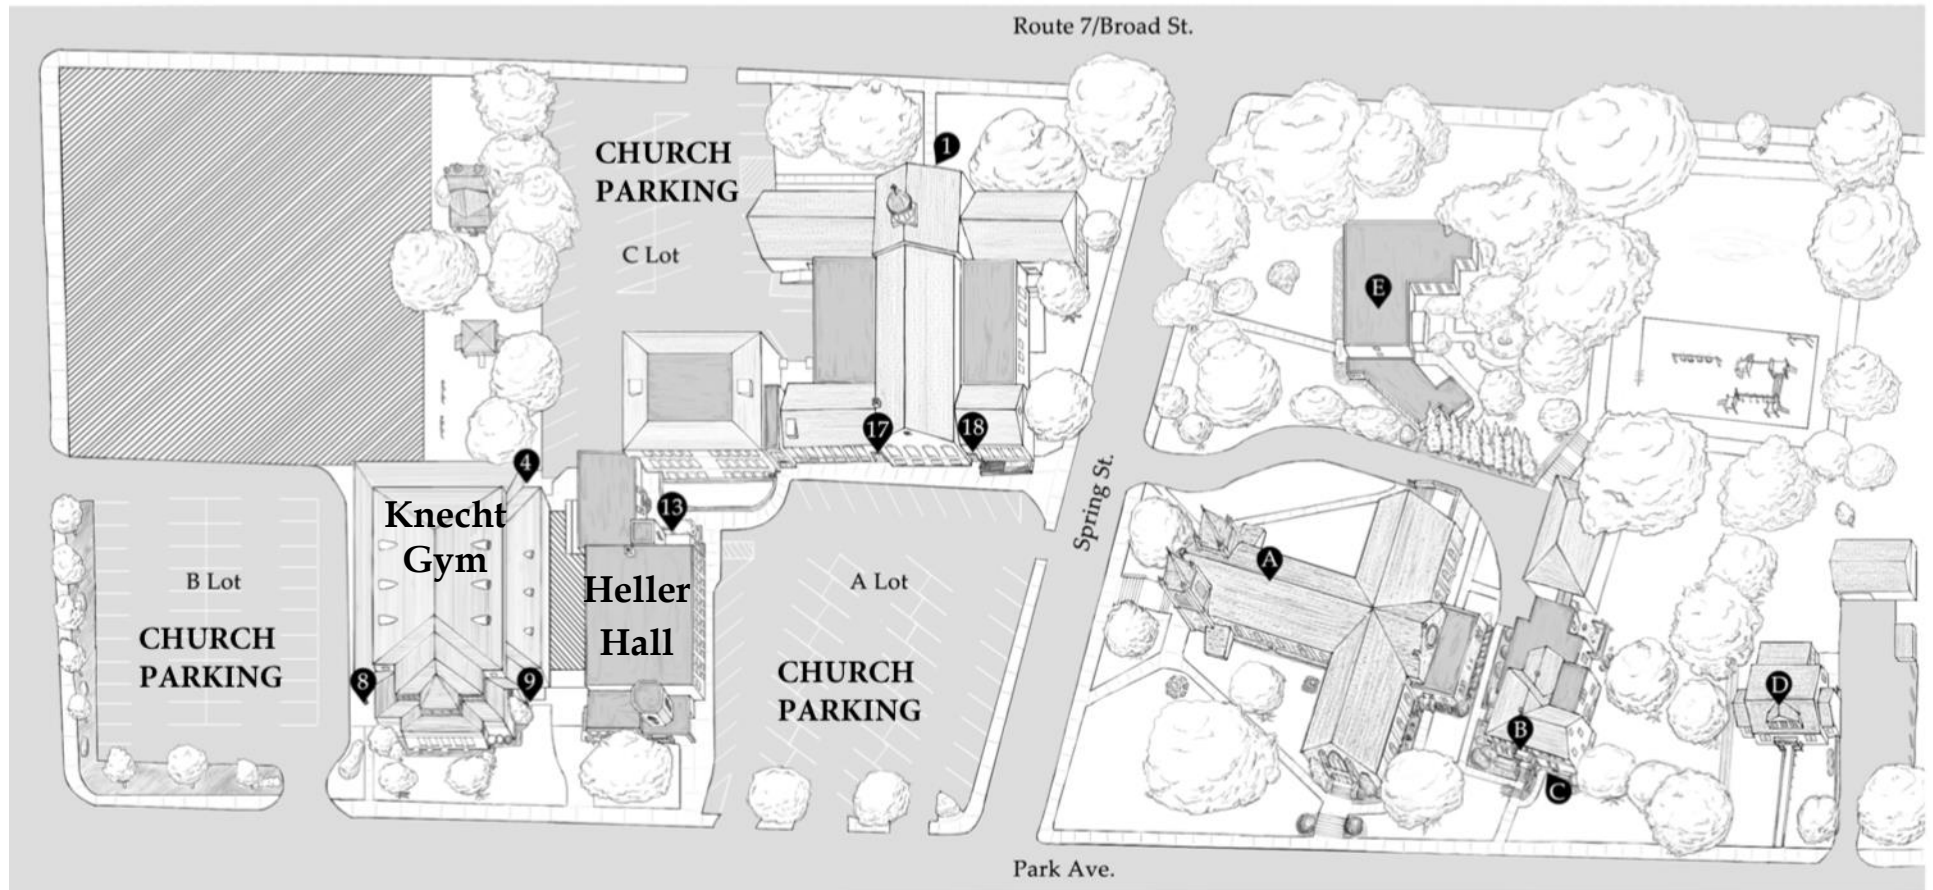

ST. JAMES CATHOLIC SCHOOL
830 W. BROAD ST.

ST. JAMES CATHOLIC CHURCH
905 PARK AVE.

School Key

- 1 - Main Entrance
- 4 - Primary Gym Entrance
- 8 & 9 - Conference Room Entrances
- 13 - Heller Hall
- 17 - Library & Art Room
- 18 - Cafeteria

Church Key

- A - St. James Catholic Church
- B - Rectory
- C - Rectory Office
- D - House of Ministries
- E - Convent