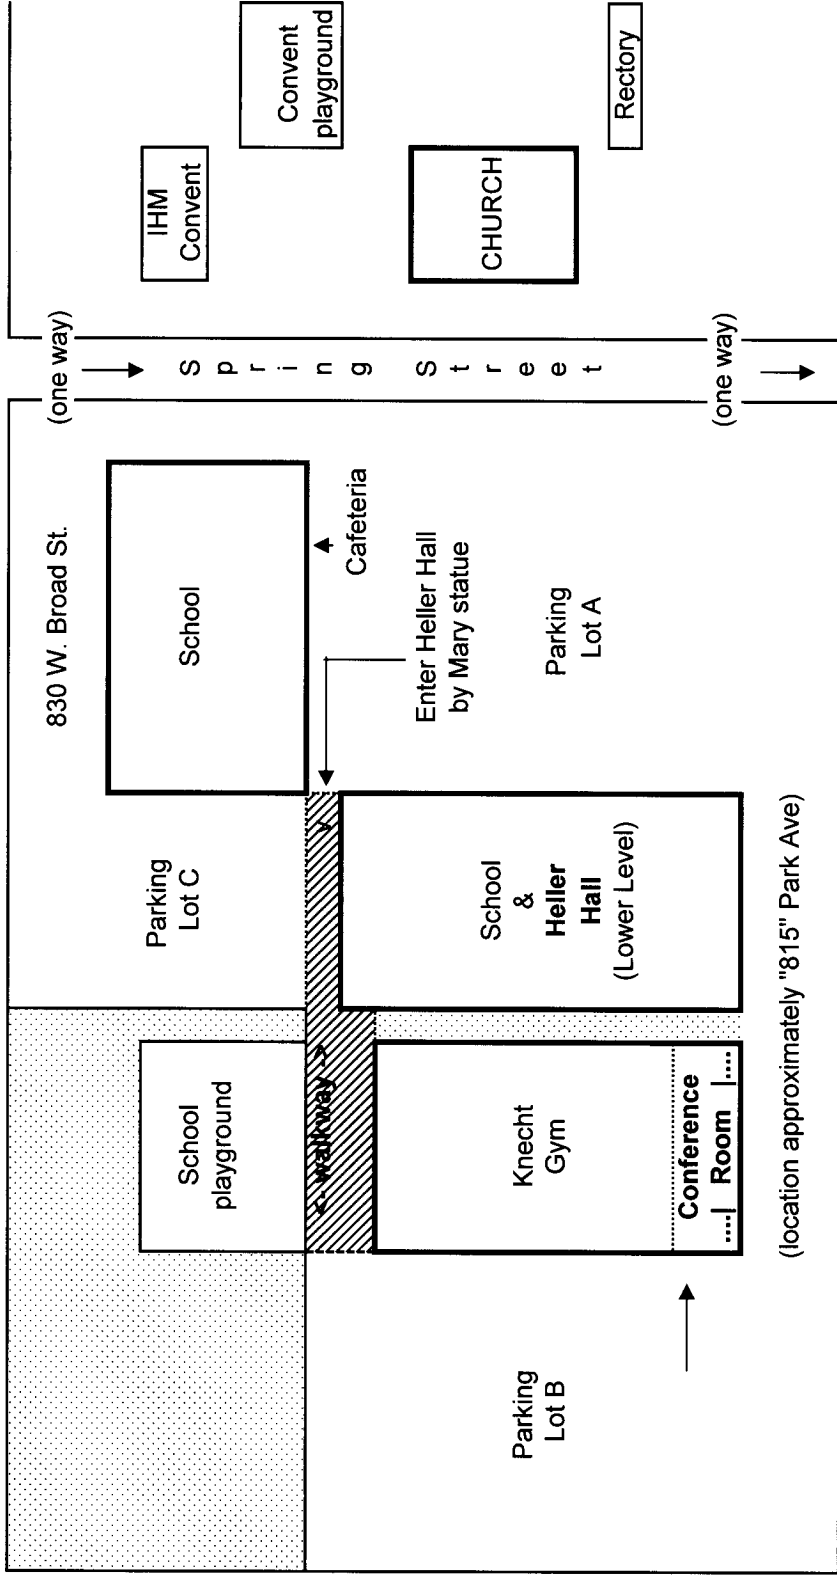

← Seven Corners

← to Route 29 (Lee Hwy)

← to Route 50

SAINT JAMES CATHOLIC CHURCH

Falls Church, Virginia

Tyson Corners →
to Route 66 →
to W Fall Church Metro →

(signal)

Route 7 - Broad St.

(one way)

O a k S t r e e t

(one way)

(location approximately "815" Park Ave)

Park Ave.

to Arlington County

St. Joseph's Convent

(two way)

830 W. Broad St.

School playground

Parking Lot C

School

Cafeteria

Enter Heller Hall by Mary statue

Parking Lot A

School & Heller Hall (Lower Level)

Knecht Gym

Conference Room

Parking Lot B

IHM Convent

Convent playground

CHURCH

Rectory

to Arlington County