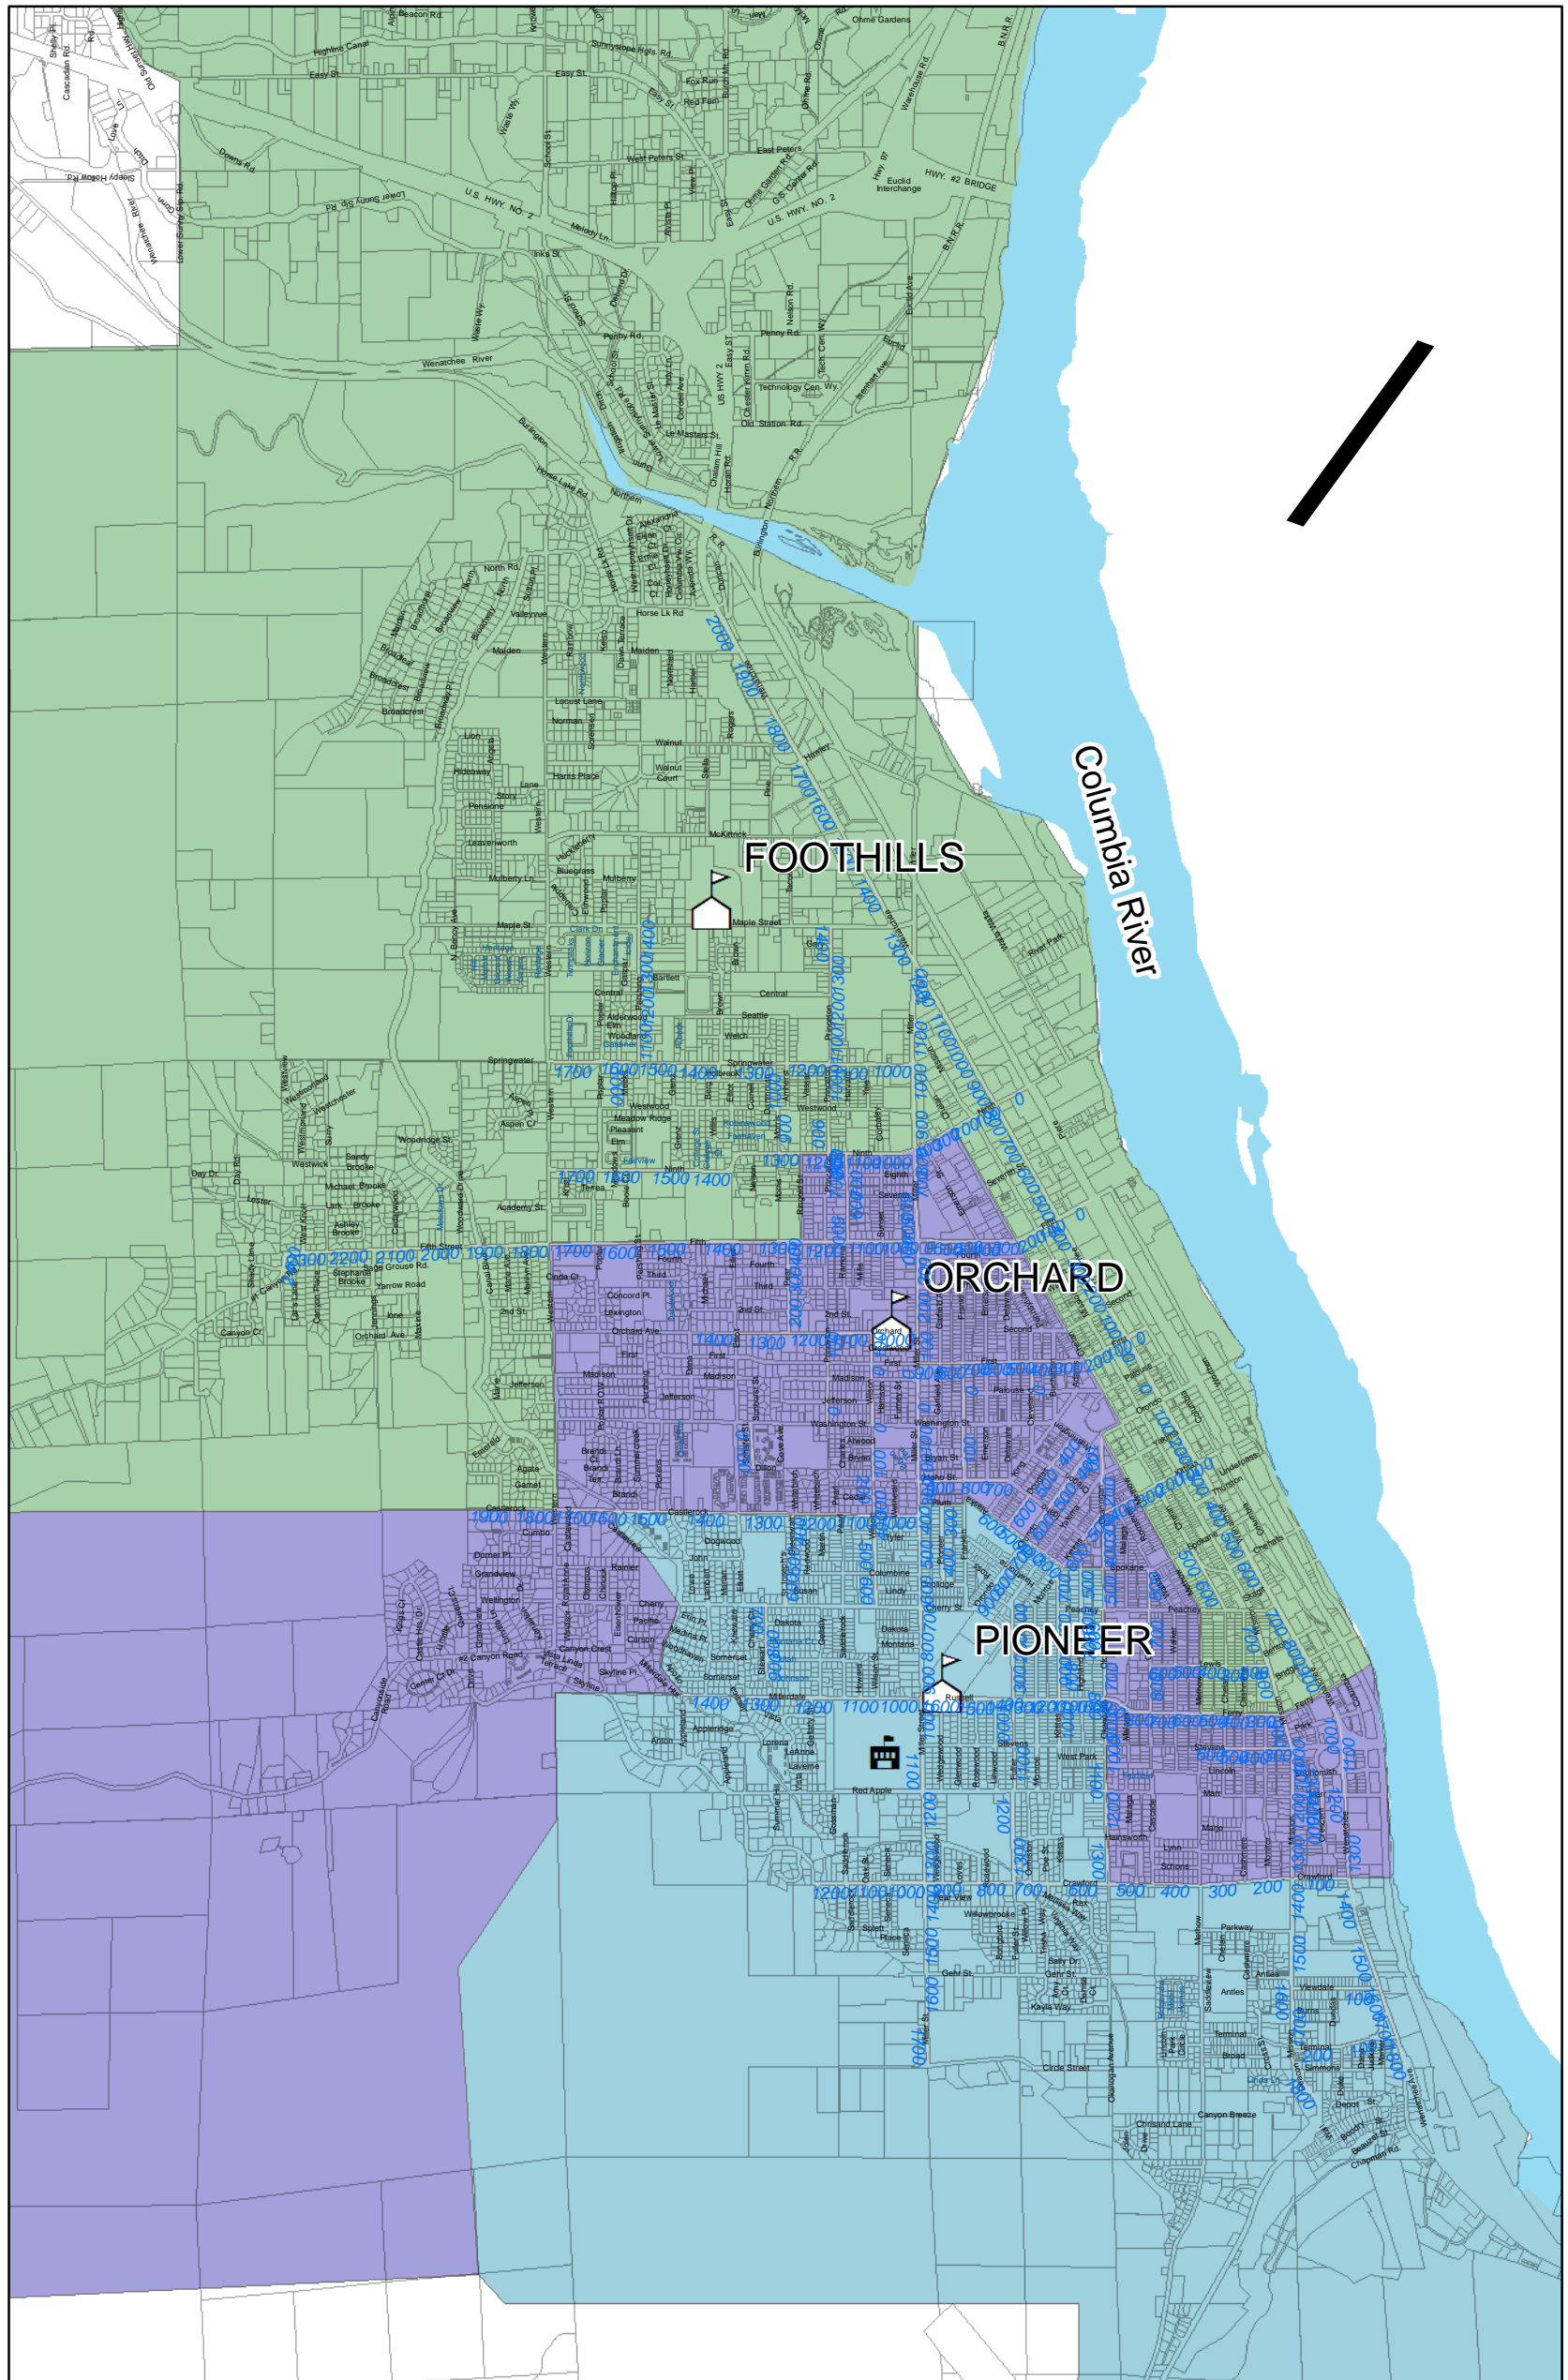

Wenatchee Elementary School Boundaries

West (Mountains) - even addresses
 East (River) - odd addresses
 North (Sunnyslope) - even addresses
 South (Malaga) - odd addresses

Wenatchee Middle School Boundaries

○	Middle School
Middle School Boundaries	
	Foothills
	Orchard
	Pioneer

West (Mountains) - even addresses
 East (River) - odd addresses
 North (Sunnyslope) - even addresses
 South (Malaga) - odd addresses