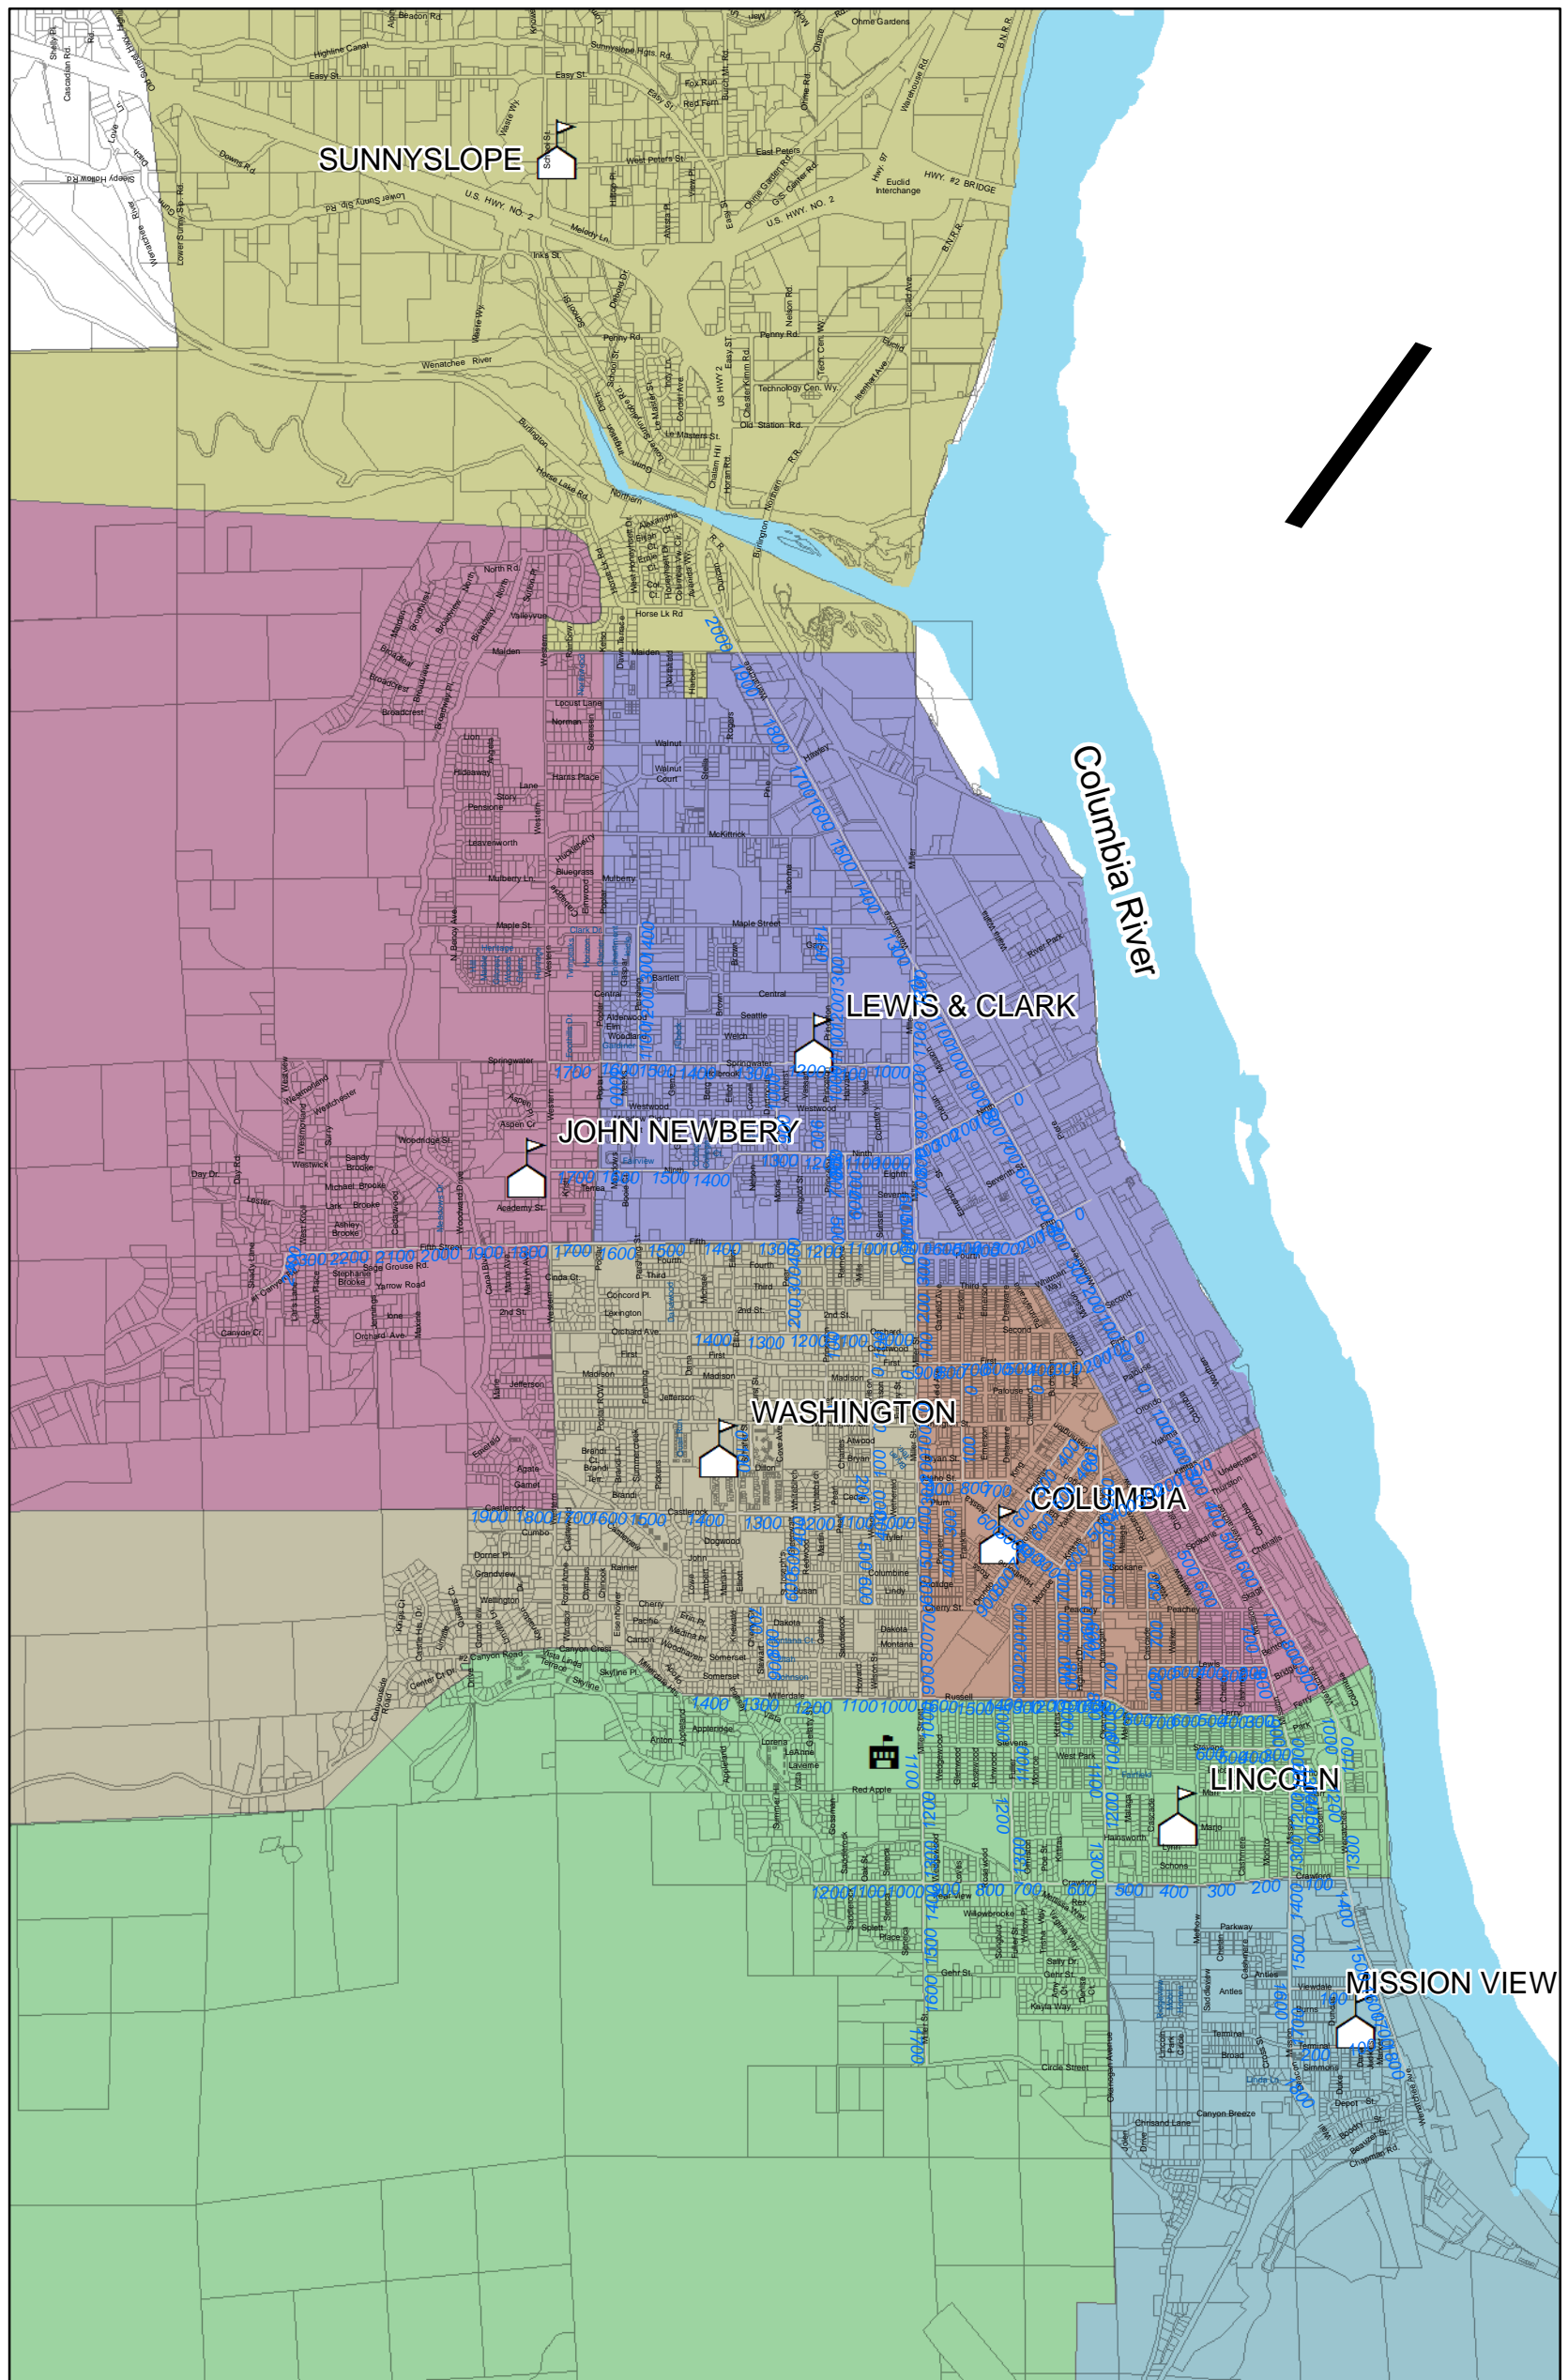

Wenatchee Elementary School Boundaries

West (Mountains) - even addresses
 East (River) - odd addresses
 North (Sunnyslope) - even addresses
 South (Malaga) - odd addresses

Wenatchee Middle School Boundaries

○	Middle School
Middle School Boundaries	
	Foothills
	Orchard
	Pioneer

West (Mountains) - even addresses
 East (River) - odd addresses
 North (Sunnyslope) - even addresses
 South (Malaga) - odd addresses