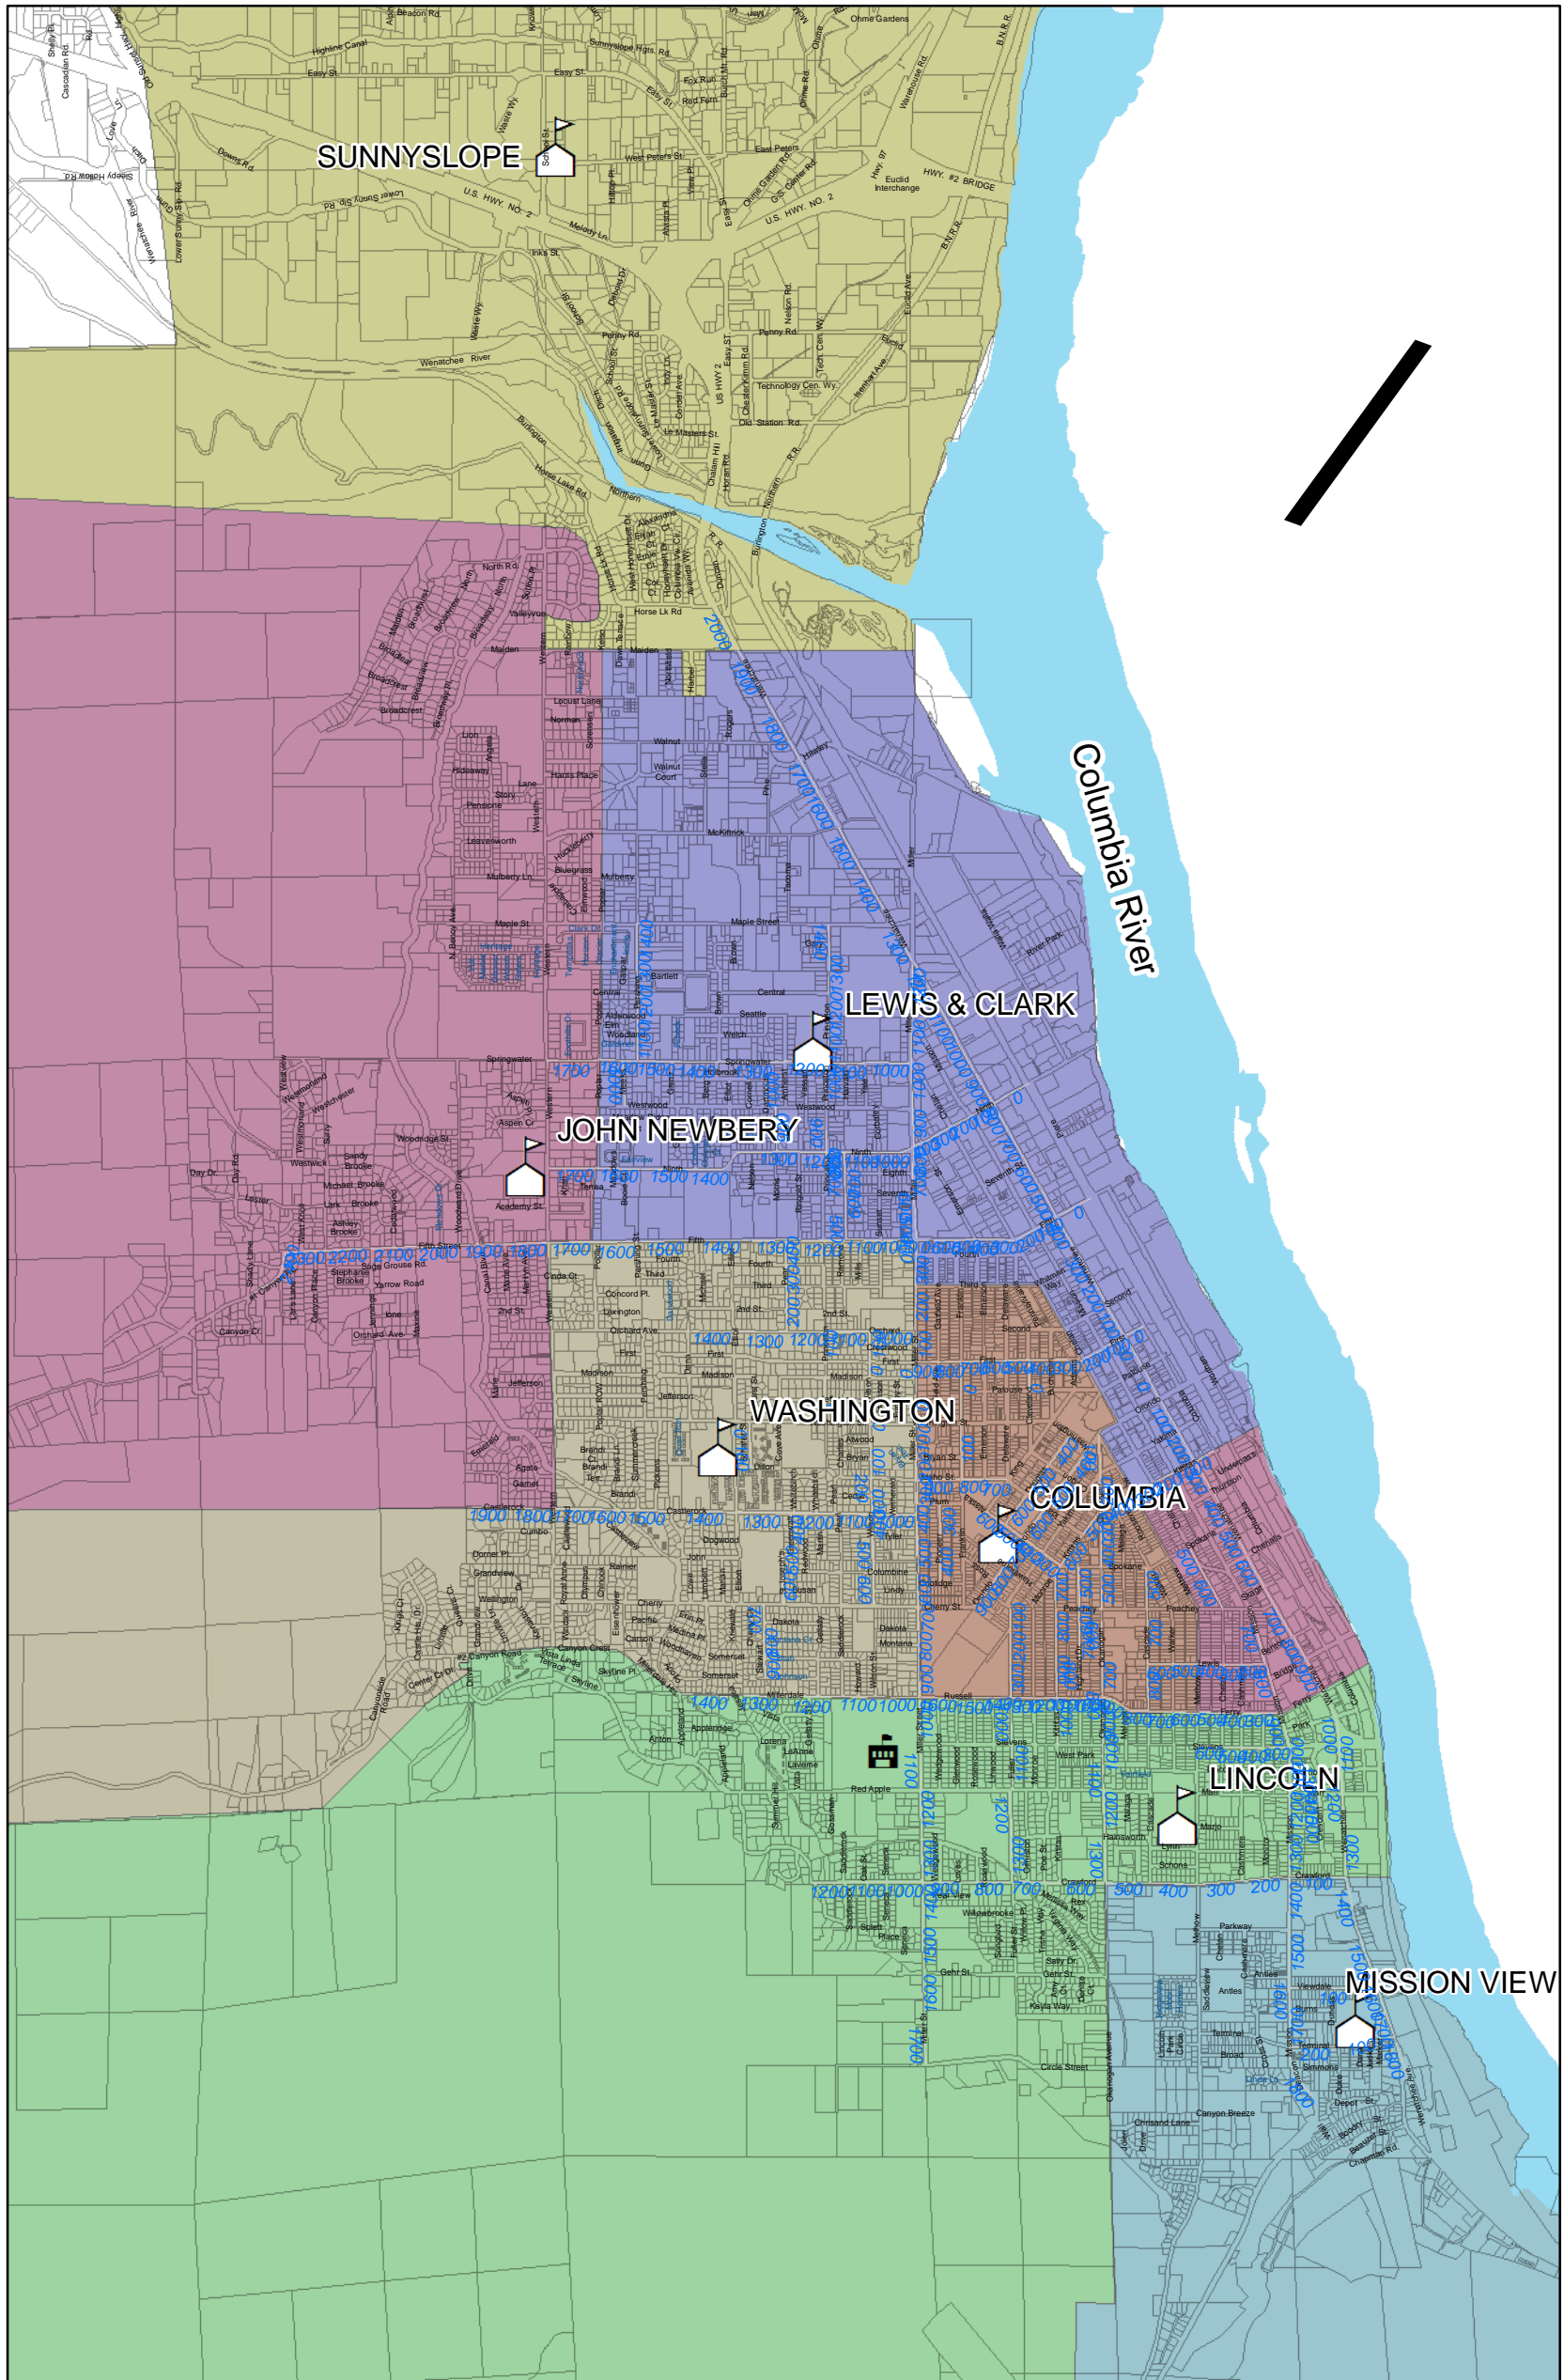

Wenatchee Elementary School Boundaries

West (Mountains) - even addresses
 East (River) - odd addresses
 North (Sunnyslope) - even addresses
 South (Malaga) - odd addresses

Wenatchee Middle School Boundaries

○	Middle School
Middle School Boundaries	
■ (Green)	Foothills
■ (Purple)	Orchard
■ (Light Blue)	Pioneer

West (Mountains) - even addresses
 East (River) - odd addresses
 North (Sunnyslope) - even addresses
 South (Malaga) - odd addresses