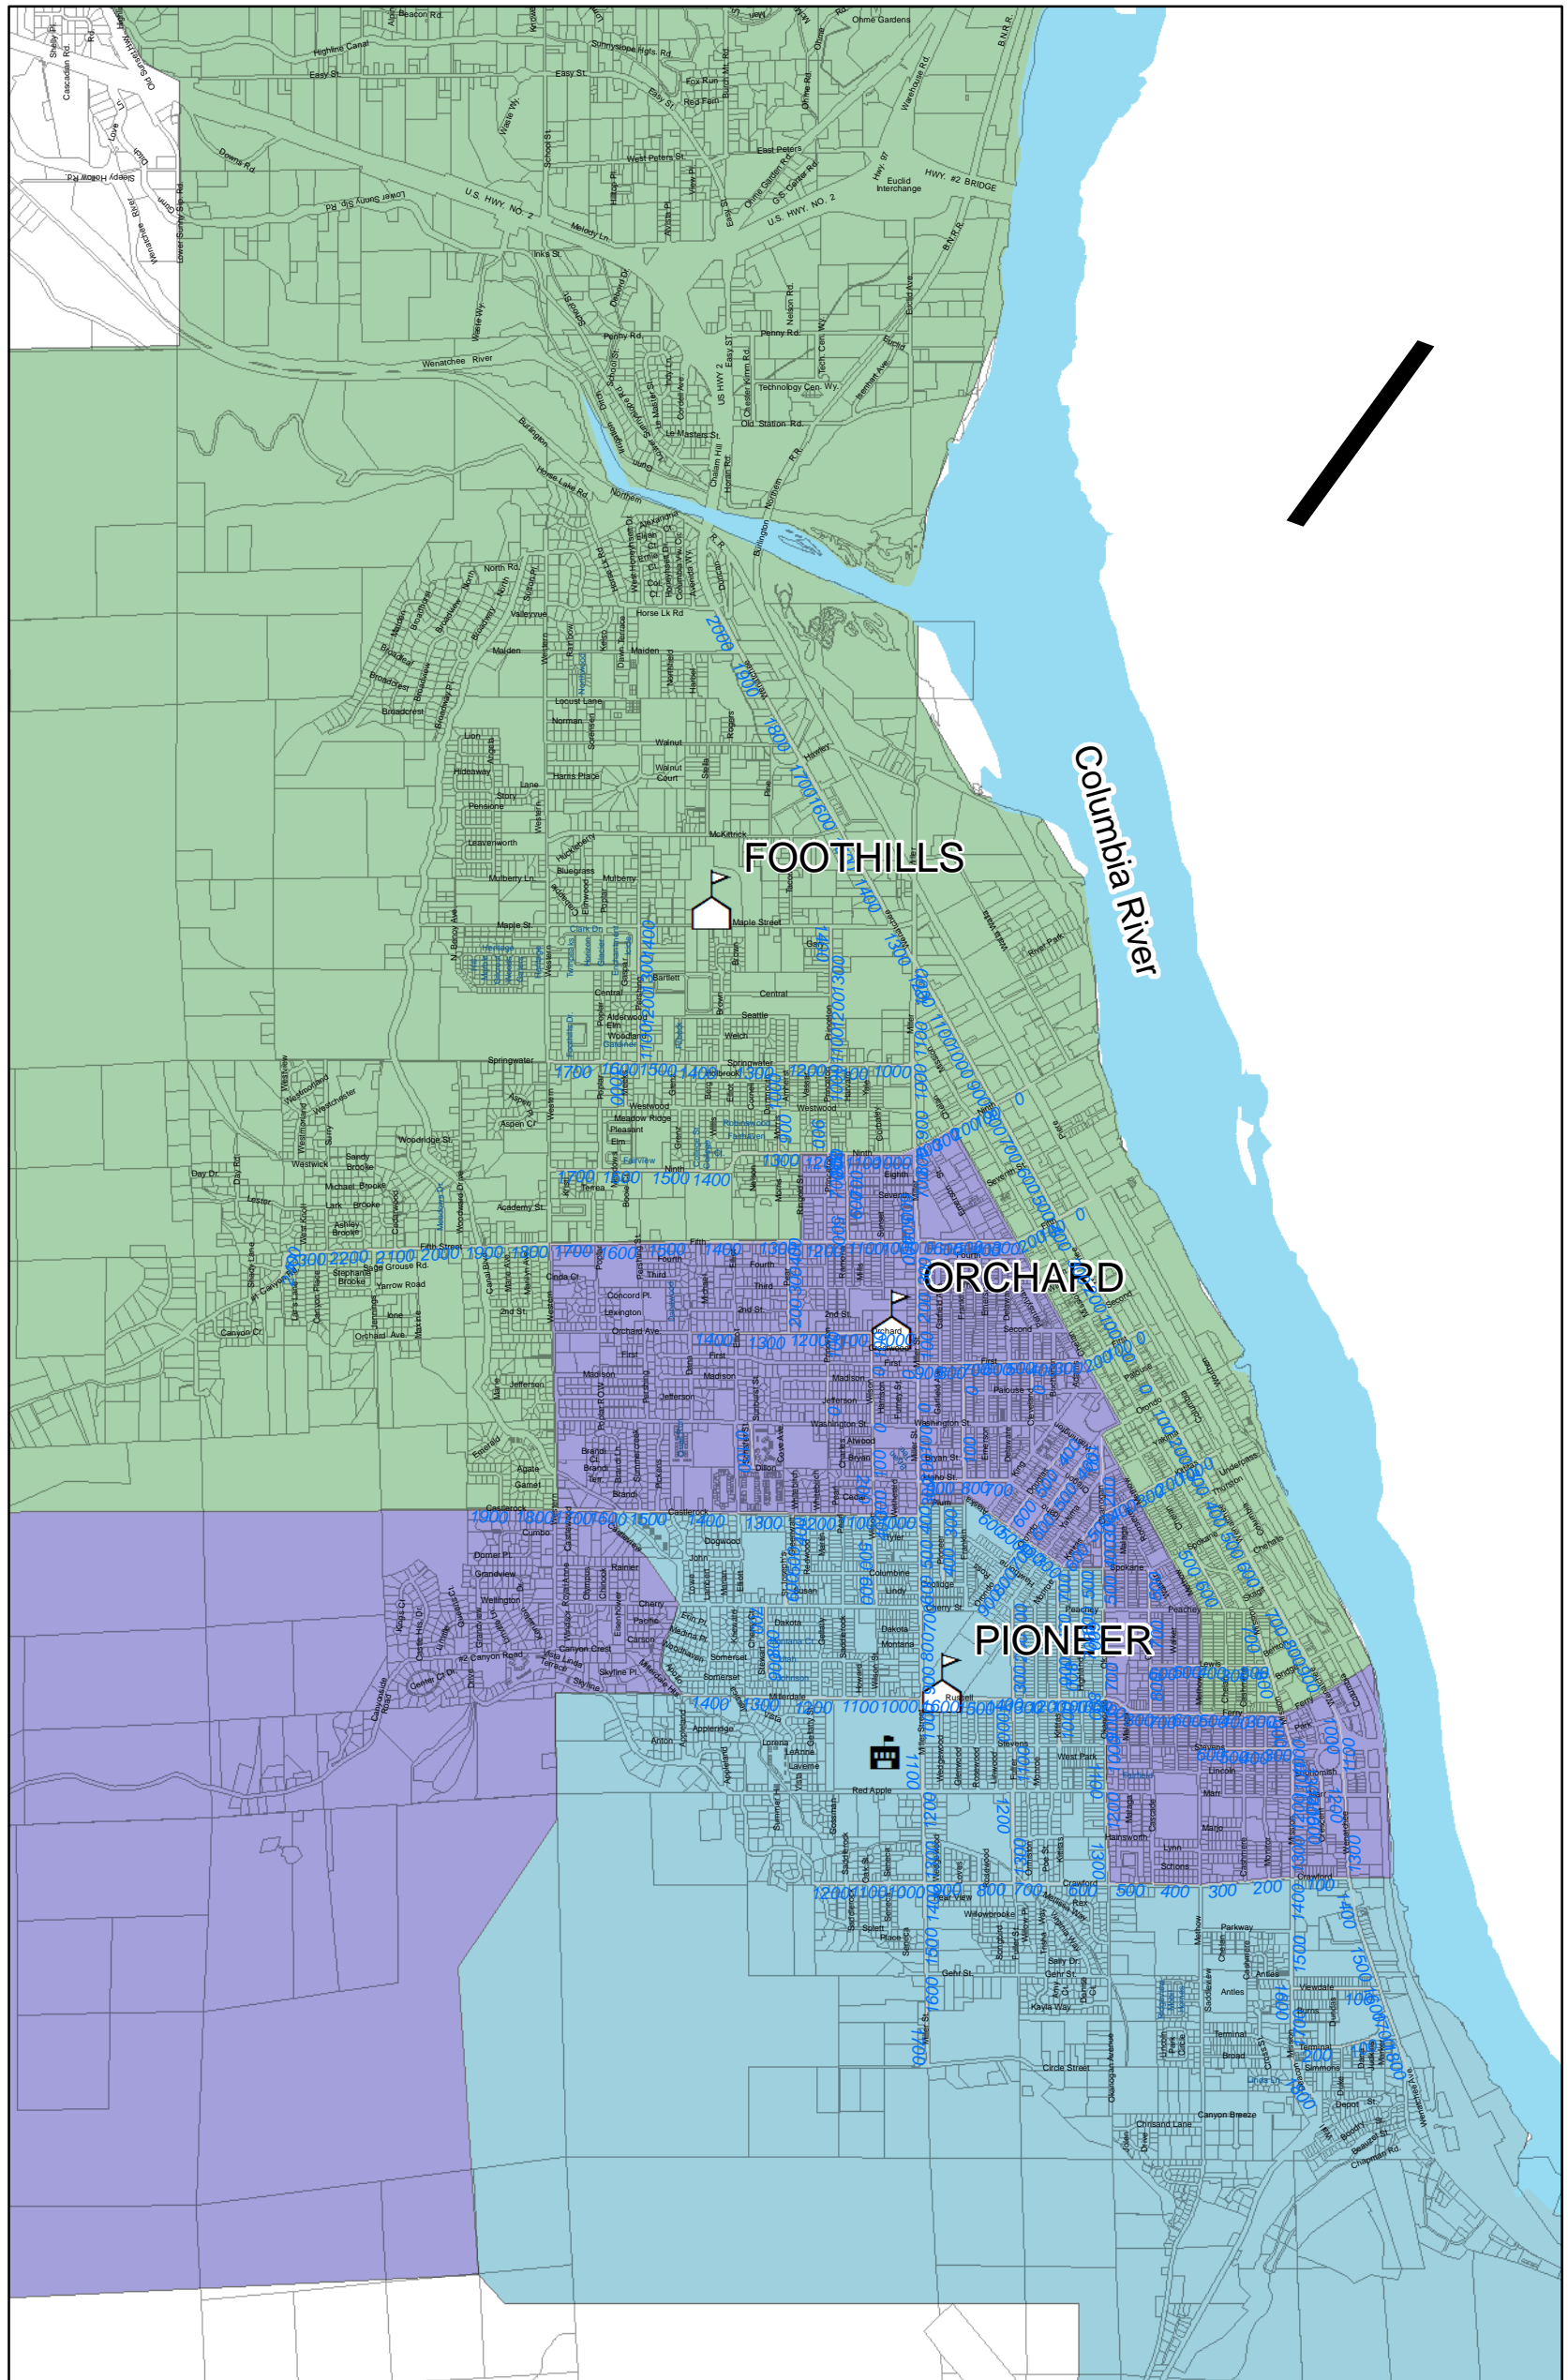

Wenatchee Elementary School Boundaries

West (Mountains) - even addresses
 East (River) - odd addresses
 North (Sunnyslope) - even addresses
 South (Malaga) - odd addresses

Wenatchee Middle School Boundaries

○	Middle School
Middle School Boundaries	
■ (Green)	Foothills
■ (Purple)	Orchard
■ (Light Blue)	Pioneer

West (Mountains) - even addresses
 East (River) - odd addresses
 North (Sunnyslope) - even addresses
 South (Malaga) - odd addresses