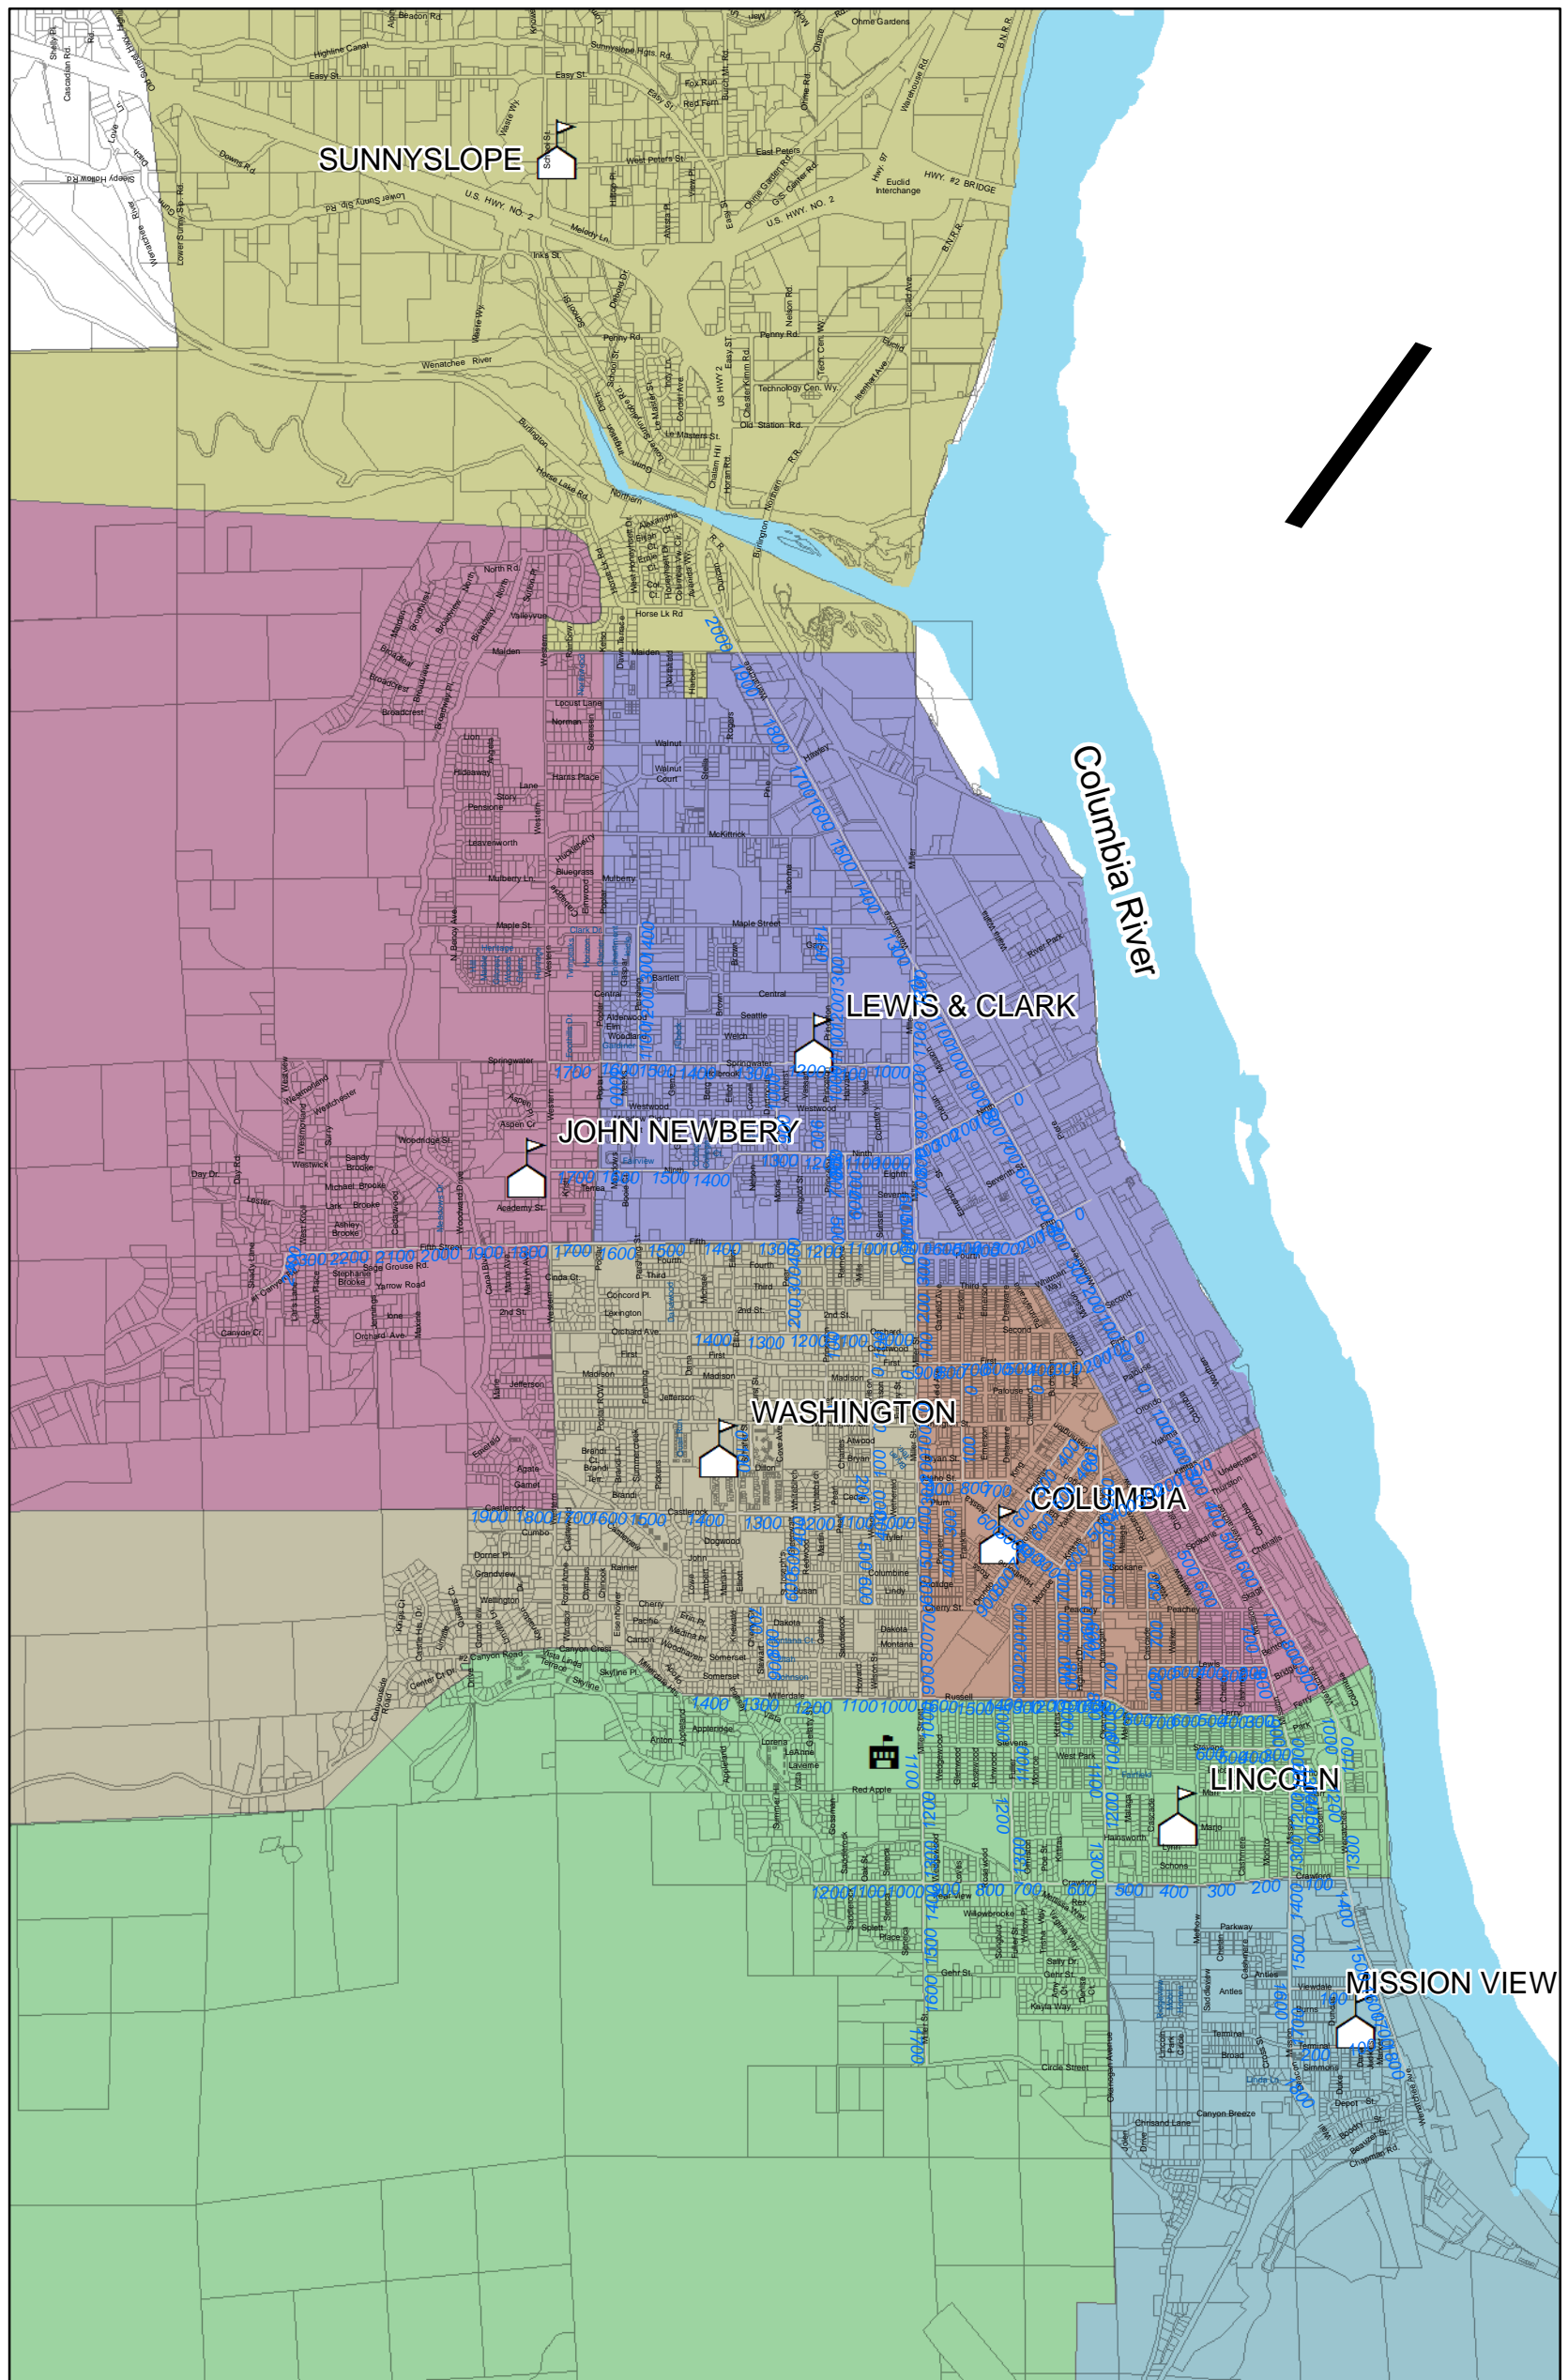

# Wenatchee Elementary School Boundaries

West (Mountains) - even addresses  
 East (River) - odd addresses  
 North (Sunnyslope) - even addresses  
 South (Malaga) - odd addresses