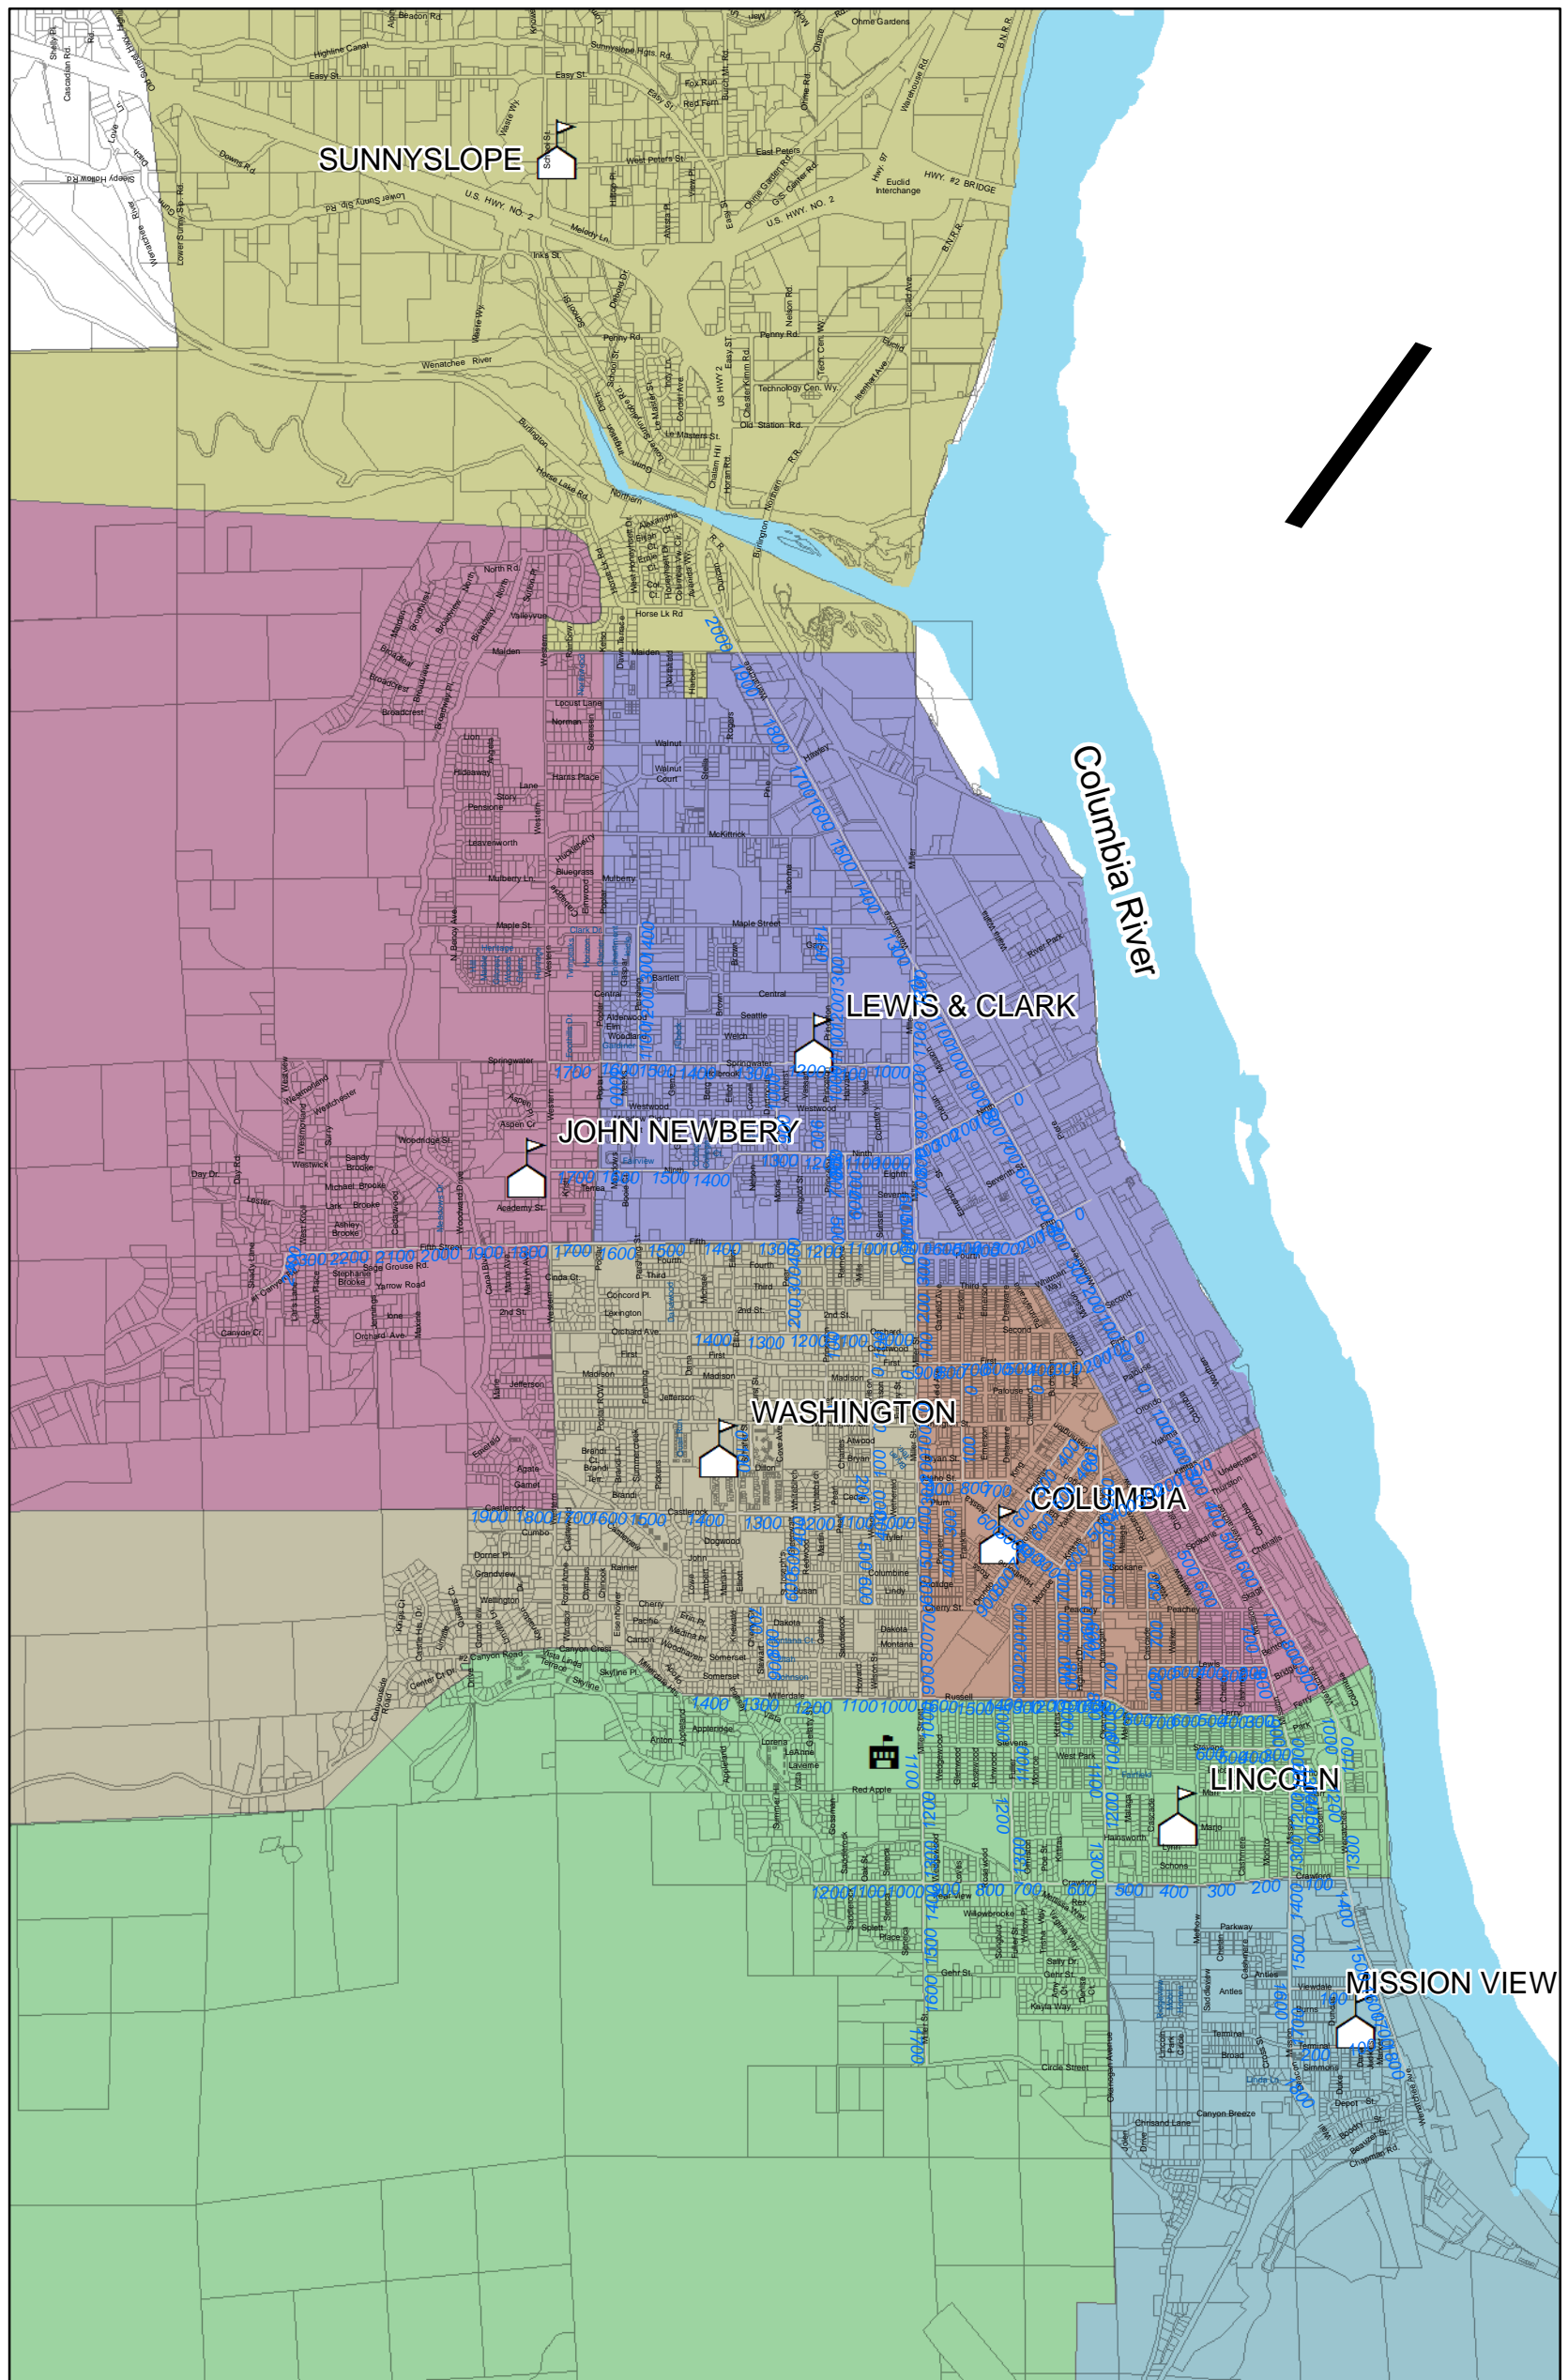

# Wenatchee Elementary School Boundaries

○ Elementary Schools	Mission View
<b>Elementary Boundaries</b>	Newberry
Columbia	Sunnyslope
Lewis & Clark	Washington
Lincoln	

West (Mountains) - even addresses  
 East (River) - odd addresses  
 North (Sunnyslope) - even addresses  
 South (Malaga) - odd addresses