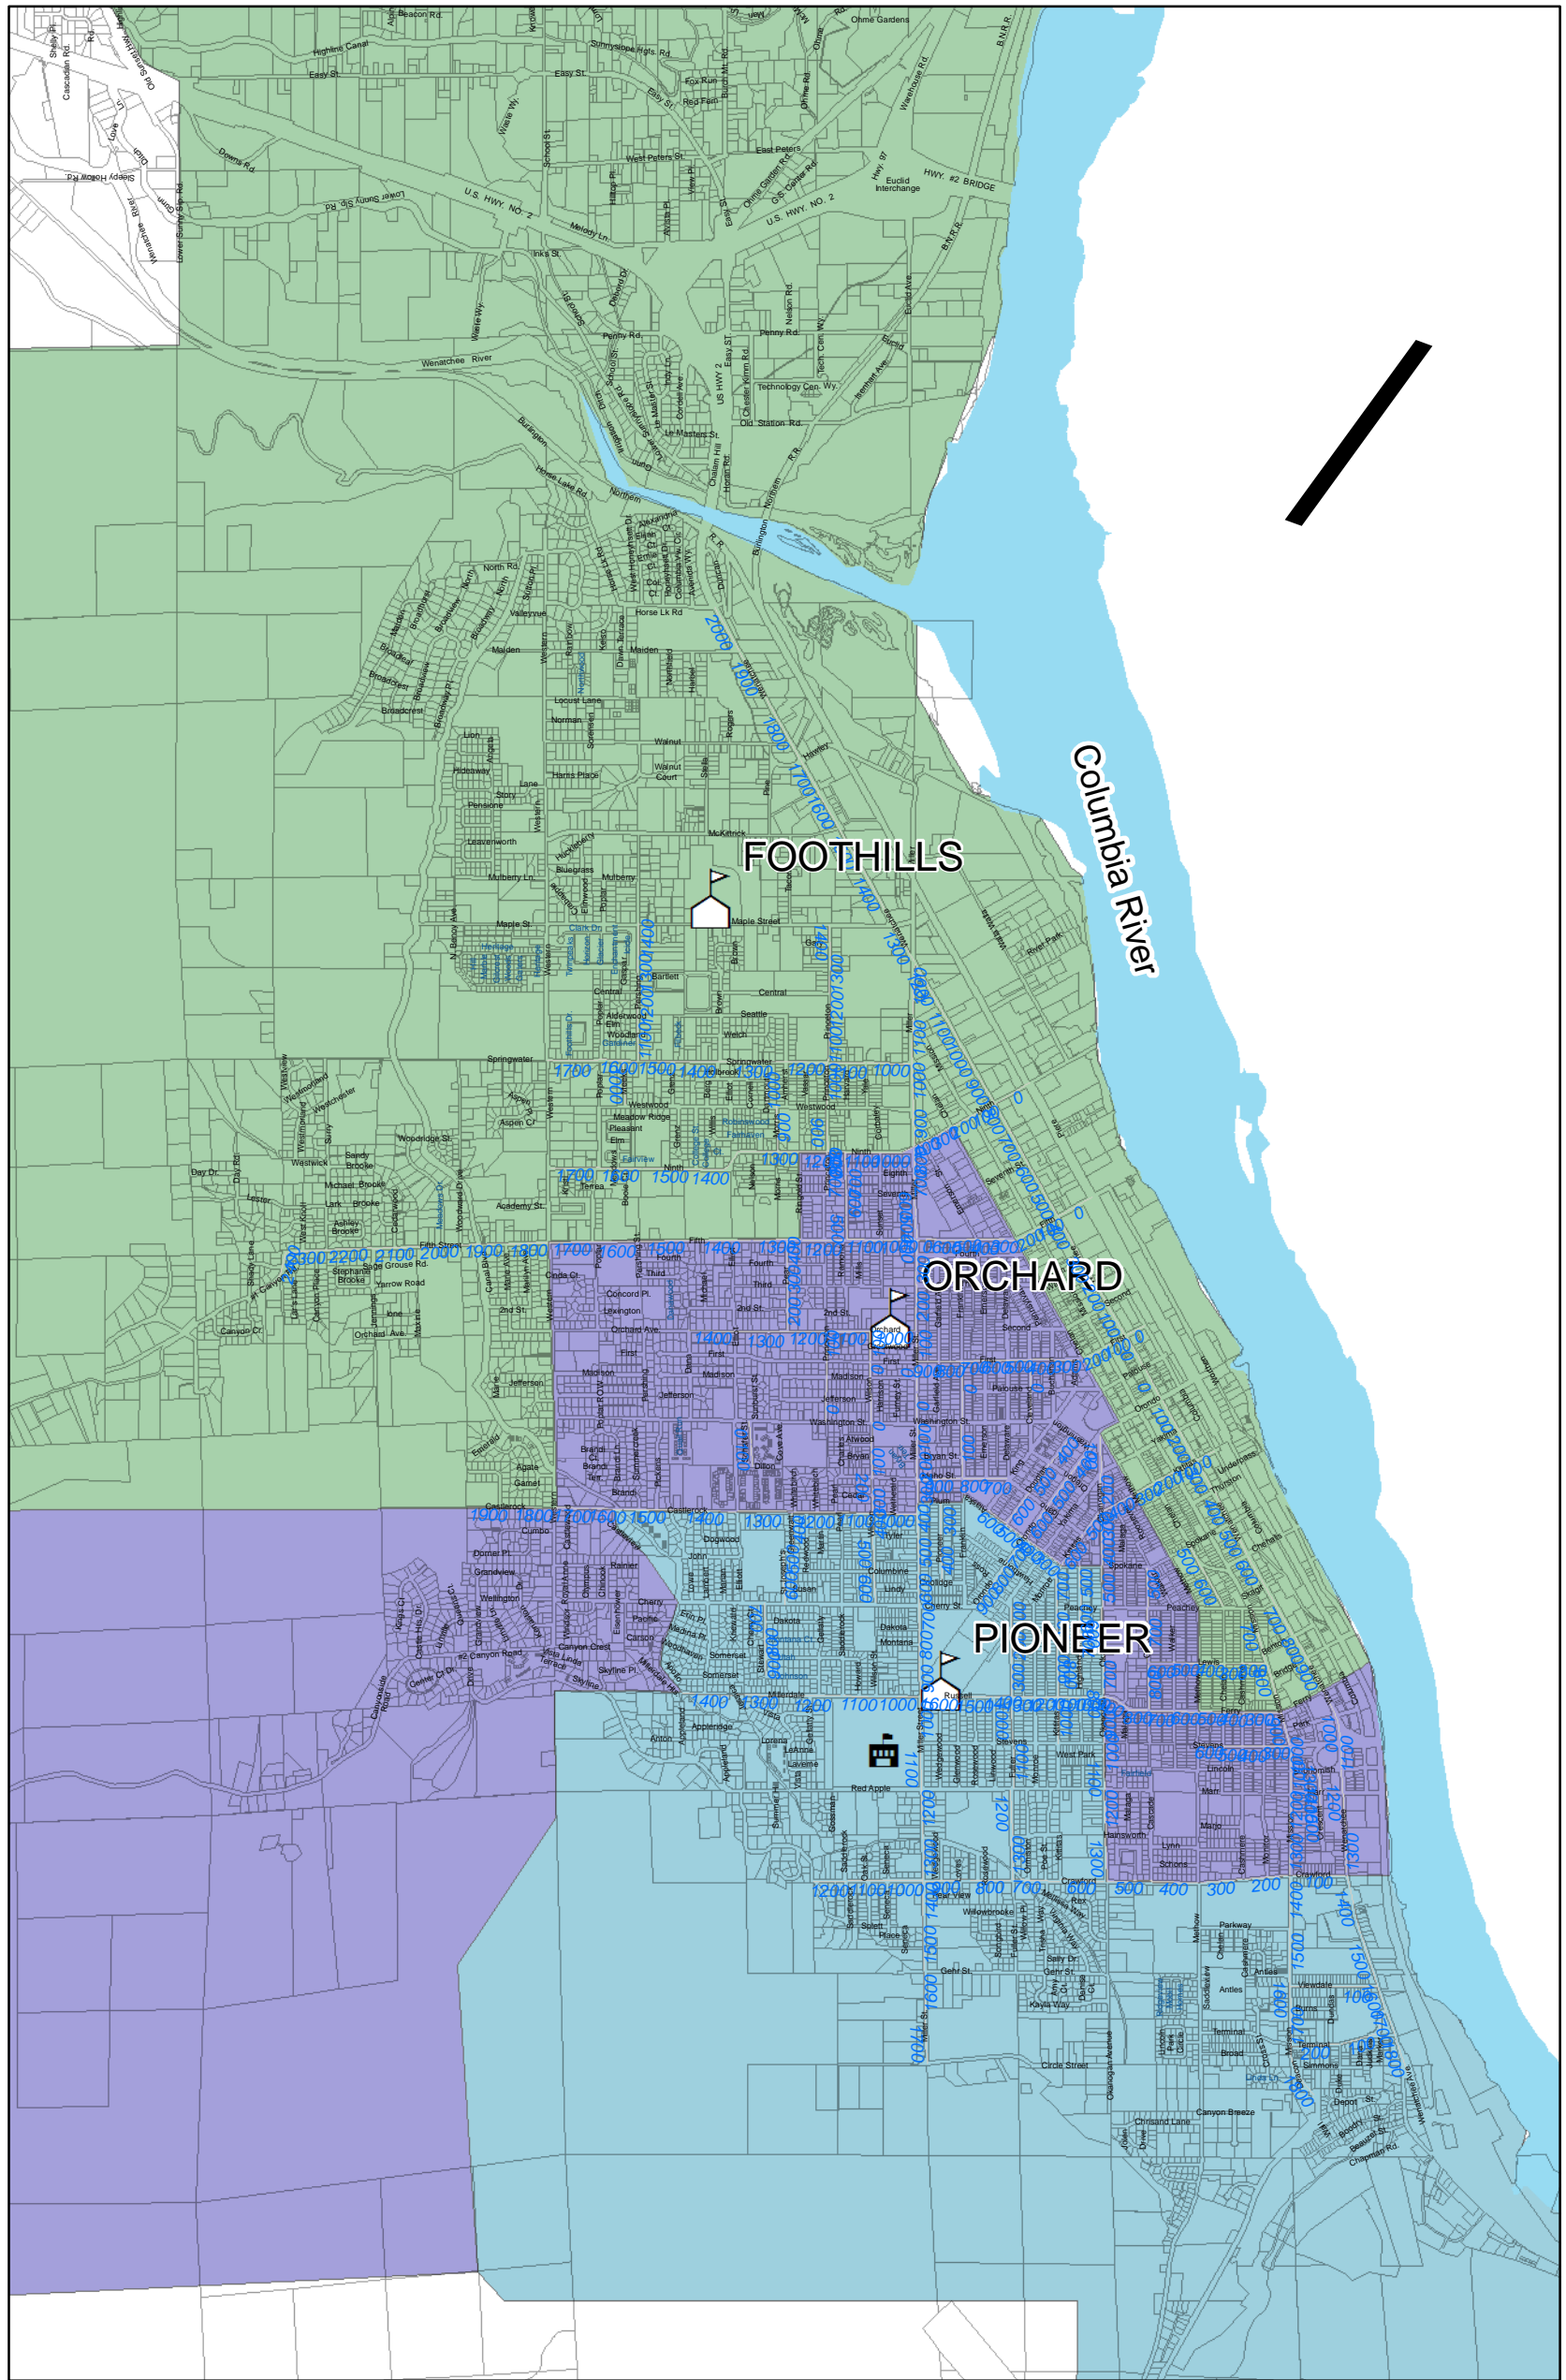

Wenatchee Middle School Boundaries

○	Middle School
Middle School Boundaries	
■ (Green)	Foothills
■ (Purple)	Orchard
■ (Light Blue)	Pioneer

West (Mountains) - even addresses
 East (River) - odd addresses
 North (Sunnyslope) - even addresses
 South (Malaga) - odd addresses