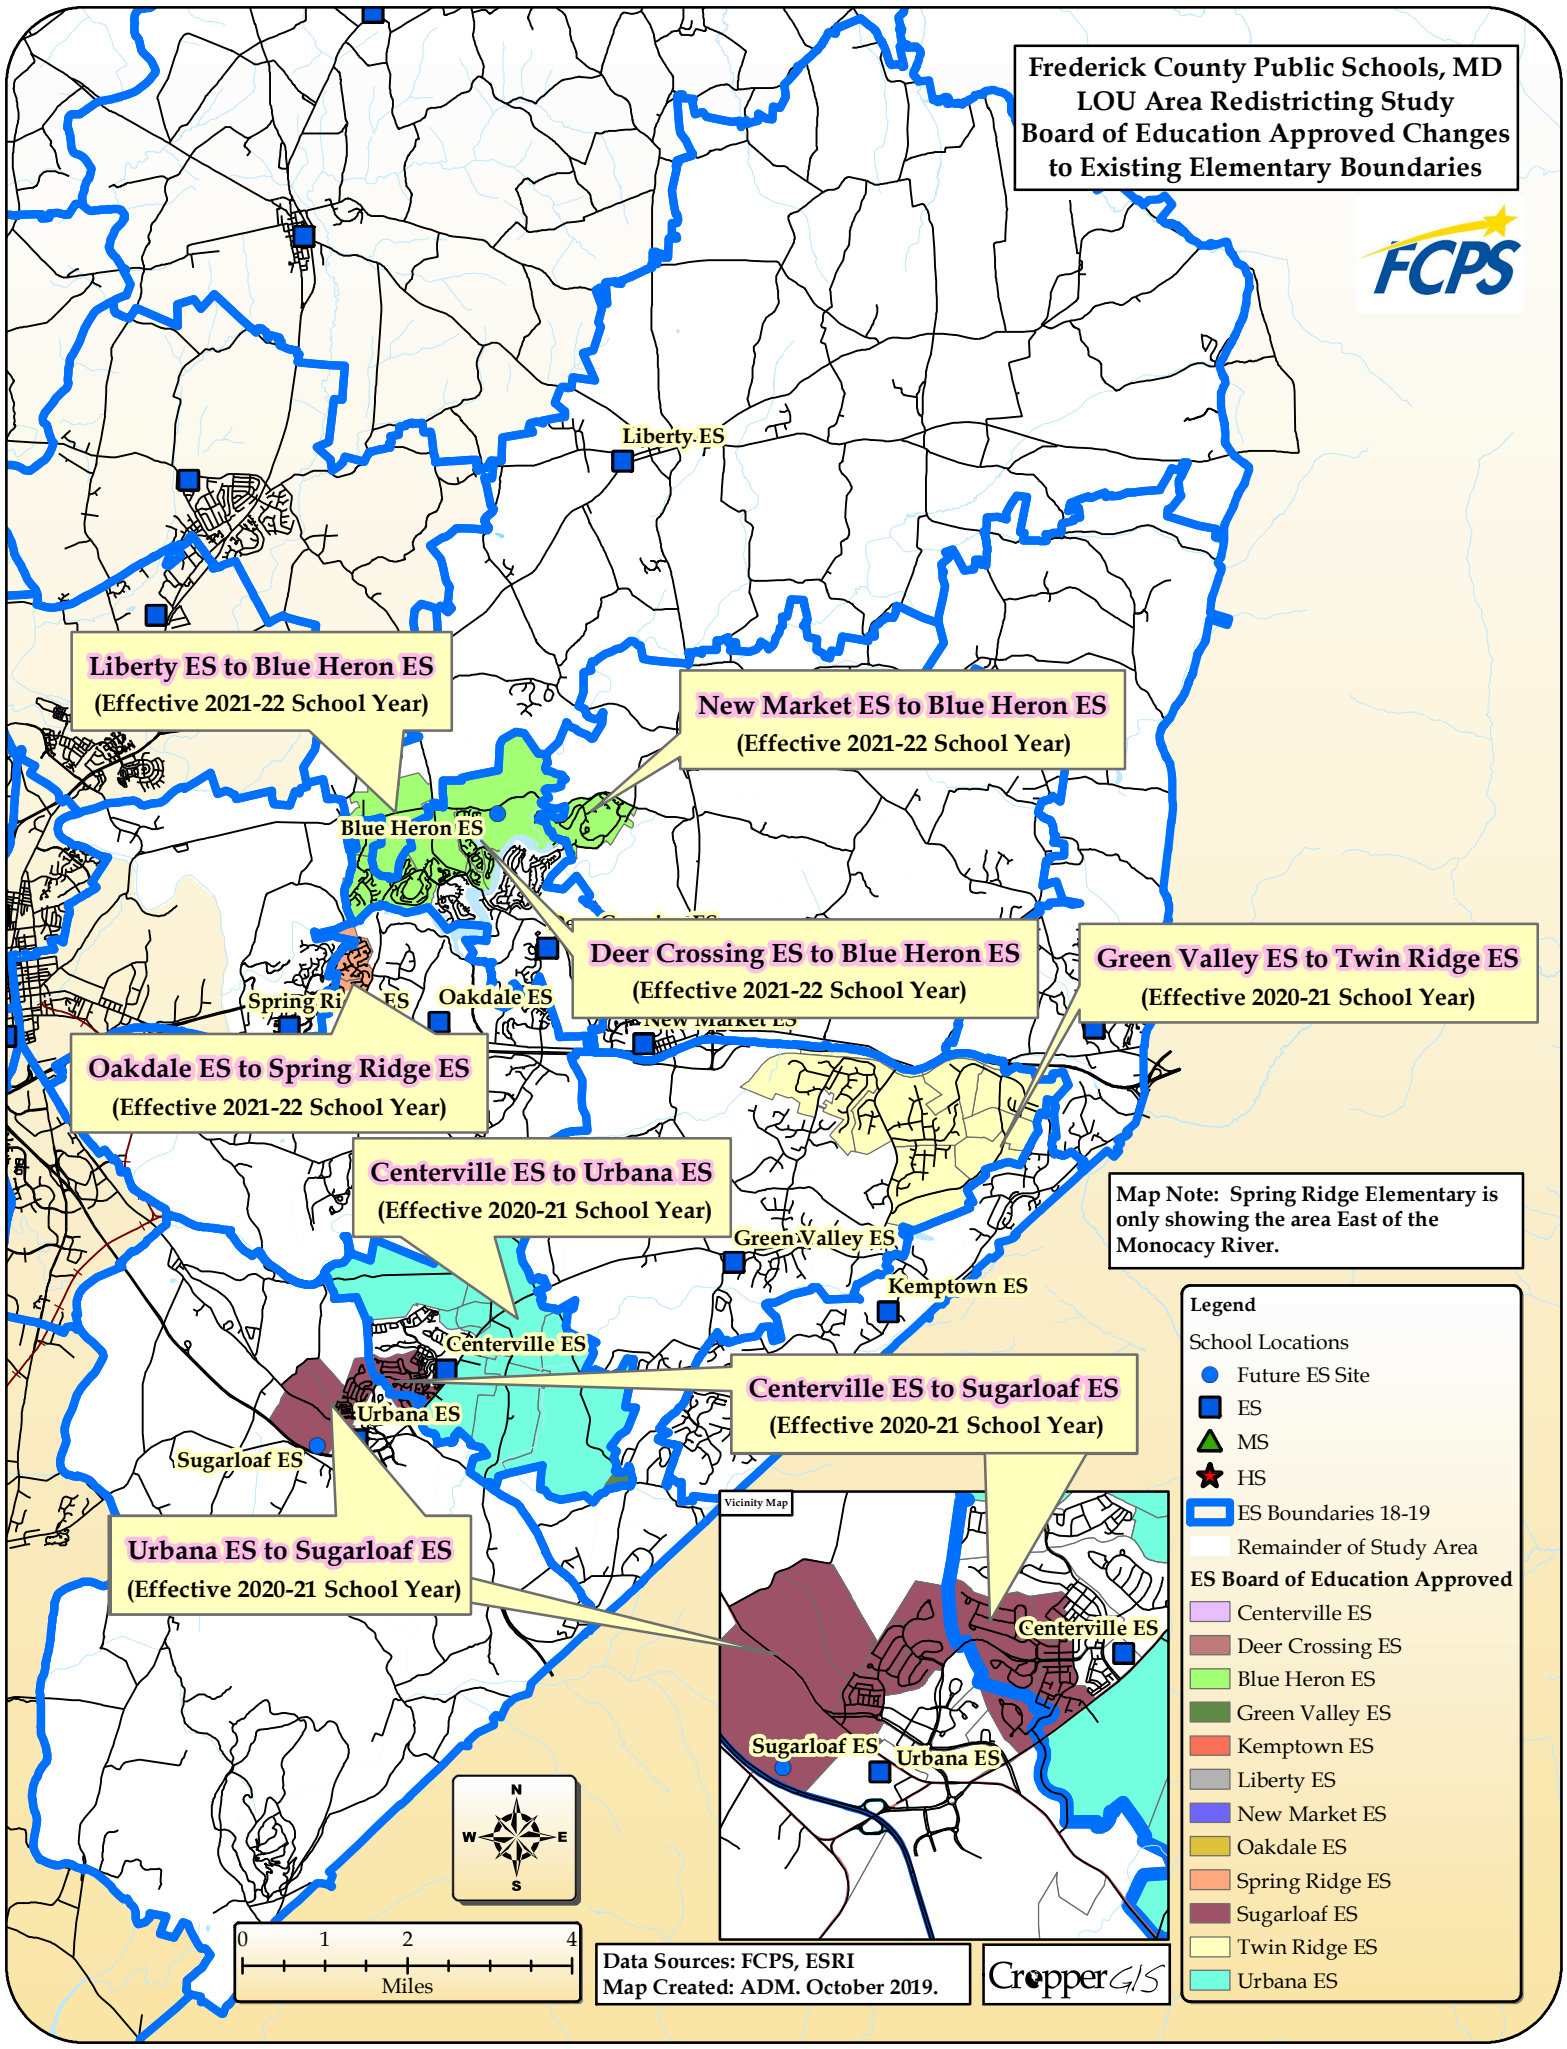

Frederick County Public Schools, MD
 LOU Area Redistricting Study
 Board of Education Approved Changes
 to Existing Elementary Boundaries

Liberty ES to Blue Heron ES
 (Effective 2021-22 School Year)

New Market ES to Blue Heron ES
 (Effective 2021-22 School Year)

Deer Crossing ES to Blue Heron ES
 (Effective 2021-22 School Year)

Green Valley ES to Twin Ridge ES
 (Effective 2020-21 School Year)

Oakdale ES to Spring Ridge ES
 (Effective 2021-22 School Year)

Centerville ES to Urbana ES
 (Effective 2020-21 School Year)

Map Note: Spring Ridge Elementary is
 only showing the area East of the
 Monocacy River.

Centerville ES to Sugarloaf ES
 (Effective 2020-21 School Year)

Urbana ES to Sugarloaf ES
 (Effective 2020-21 School Year)

Data Sources: FCPS, ESRI
 Map Created: ADM, October 2019.