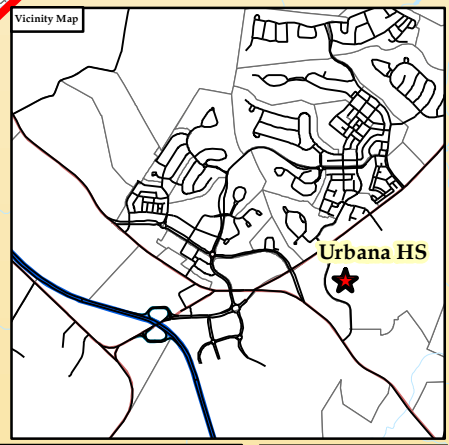

Frederick County Public Schools, MD
 LOU Area Redistricting Study
 Board of Education Approved Changes
 to Existing High School Boundaries

Linganore HS to Oakdale HS

Oakdale HS to Linganore HS

Urbana HS to Linganore HS

Linganore HS

Oakdale HS

Urbana HS

Legend

School Locations

- Future ES Site
- ES
- ▲ MS
- ★ HS
- ▭ HS Zones 18-19
- ▭ Remainder of Study Area

HS Board of Education Approved

- ▭ Not Part of HS Study Area
- ▭ Linganore HS
- ▭ Oakdale HS
- ▭ Urbana HS