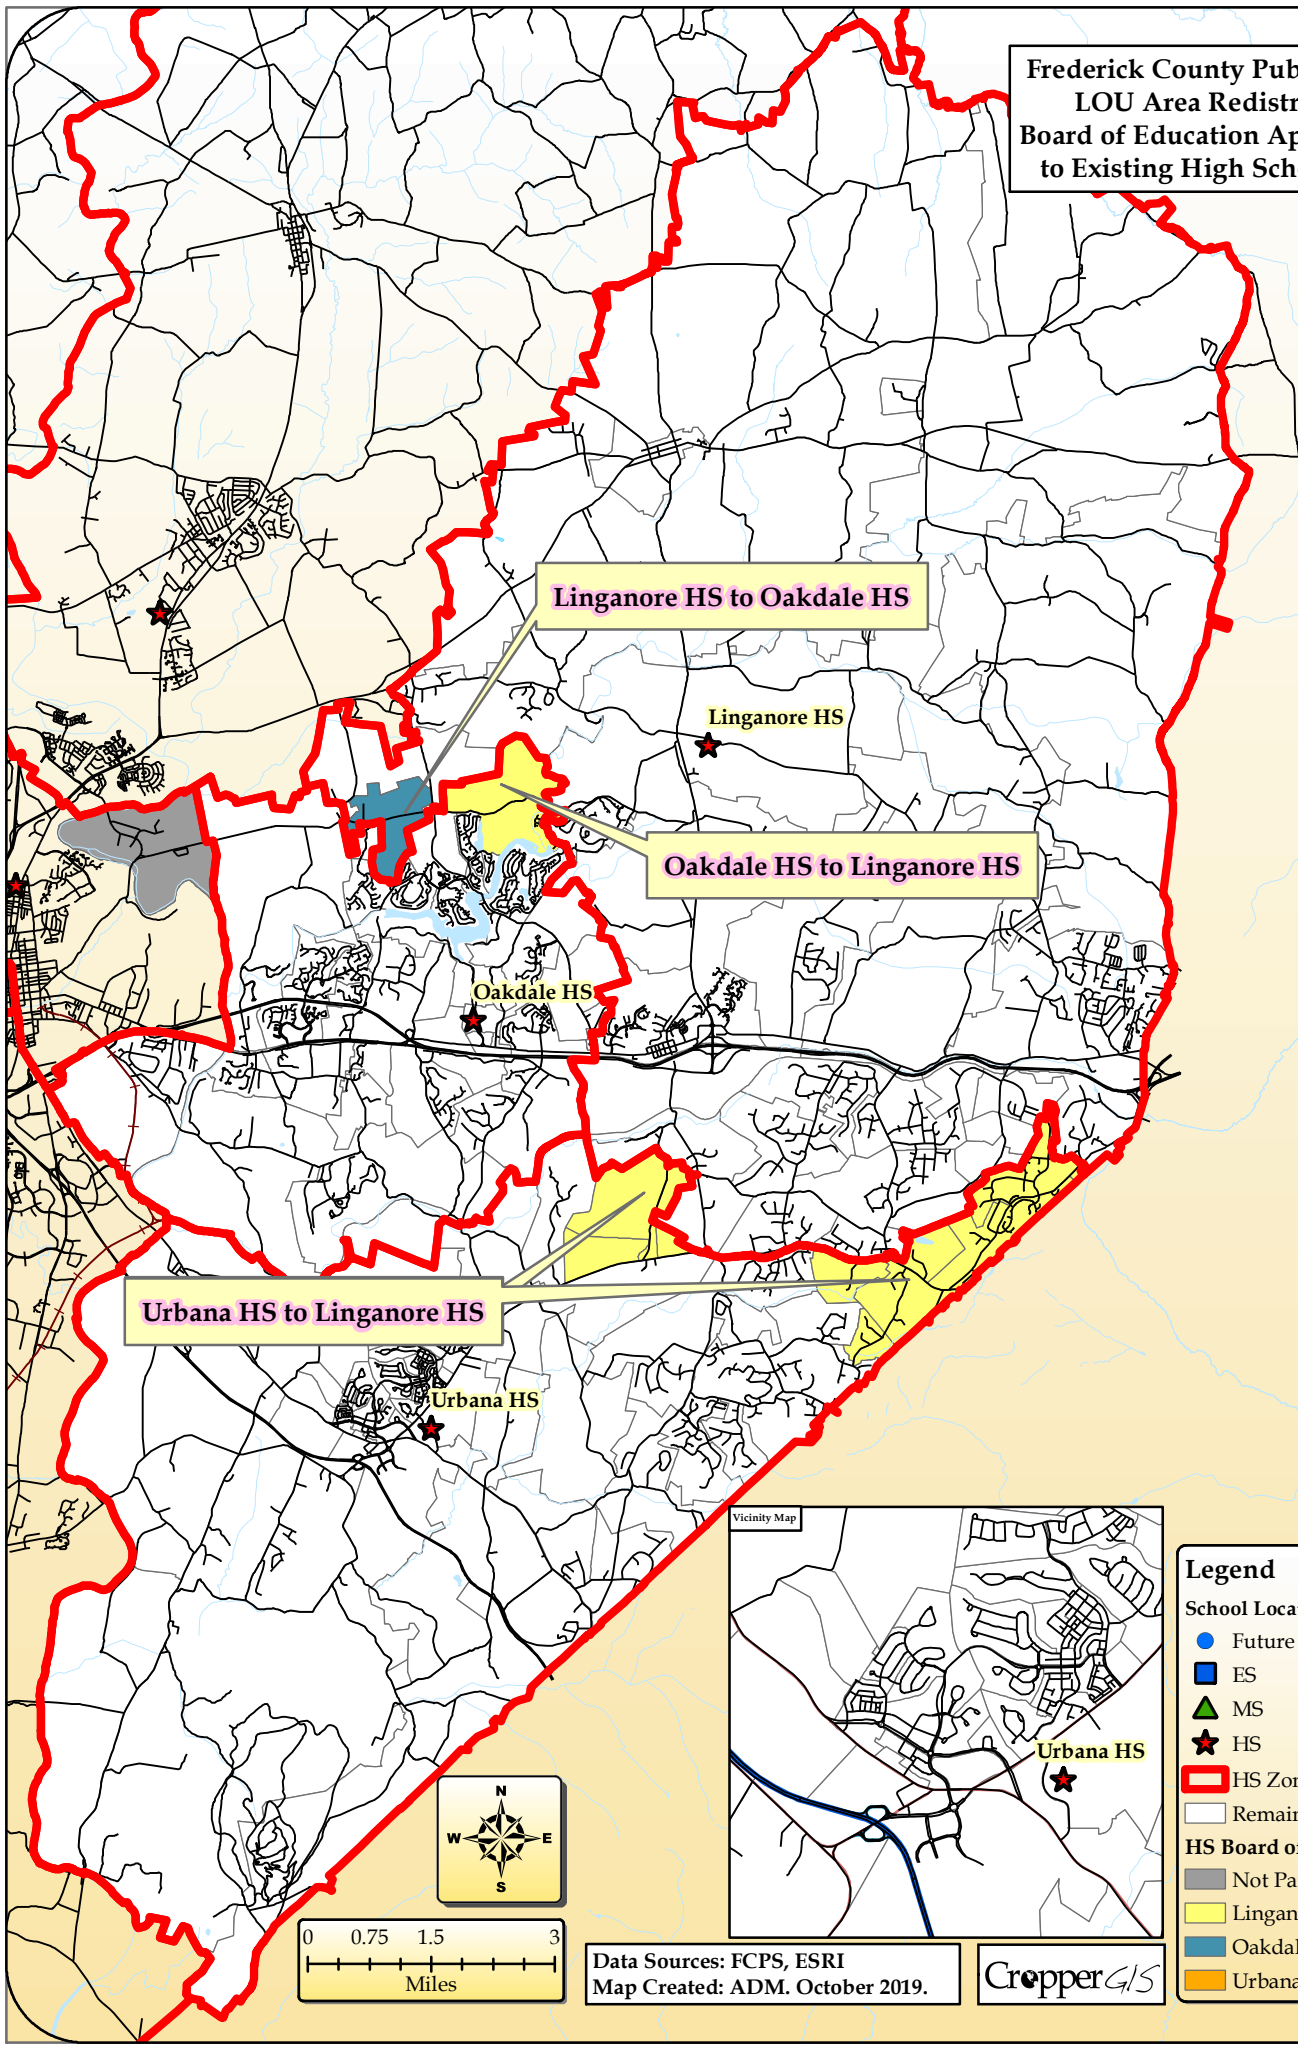

Frederick County Public Schools, MD
 LOU Area Redistricting Study
 Board of Education Approved Changes
 to Existing High School Boundaries

Linganore HS to Oakdale HS

Oakdale HS to Linganore HS

Urbana HS to Linganore HS

Linganore HS

Oakdale HS

Urbana HS

Legend

School Locations

- Future ES Site
- ES
- ▲ MS
- ★ HS
- ▭ HS Zones 18-19
- ▭ Remainder of Study Area

HS Board of Education Approved

- ▭ Not Part of HS Study Area
- ▭ Linganore HS
- ▭ Oakdale HS
- ▭ Urbana HS

Data Sources: FCPS, ESRI
 Map Created: ADM. October 2019.