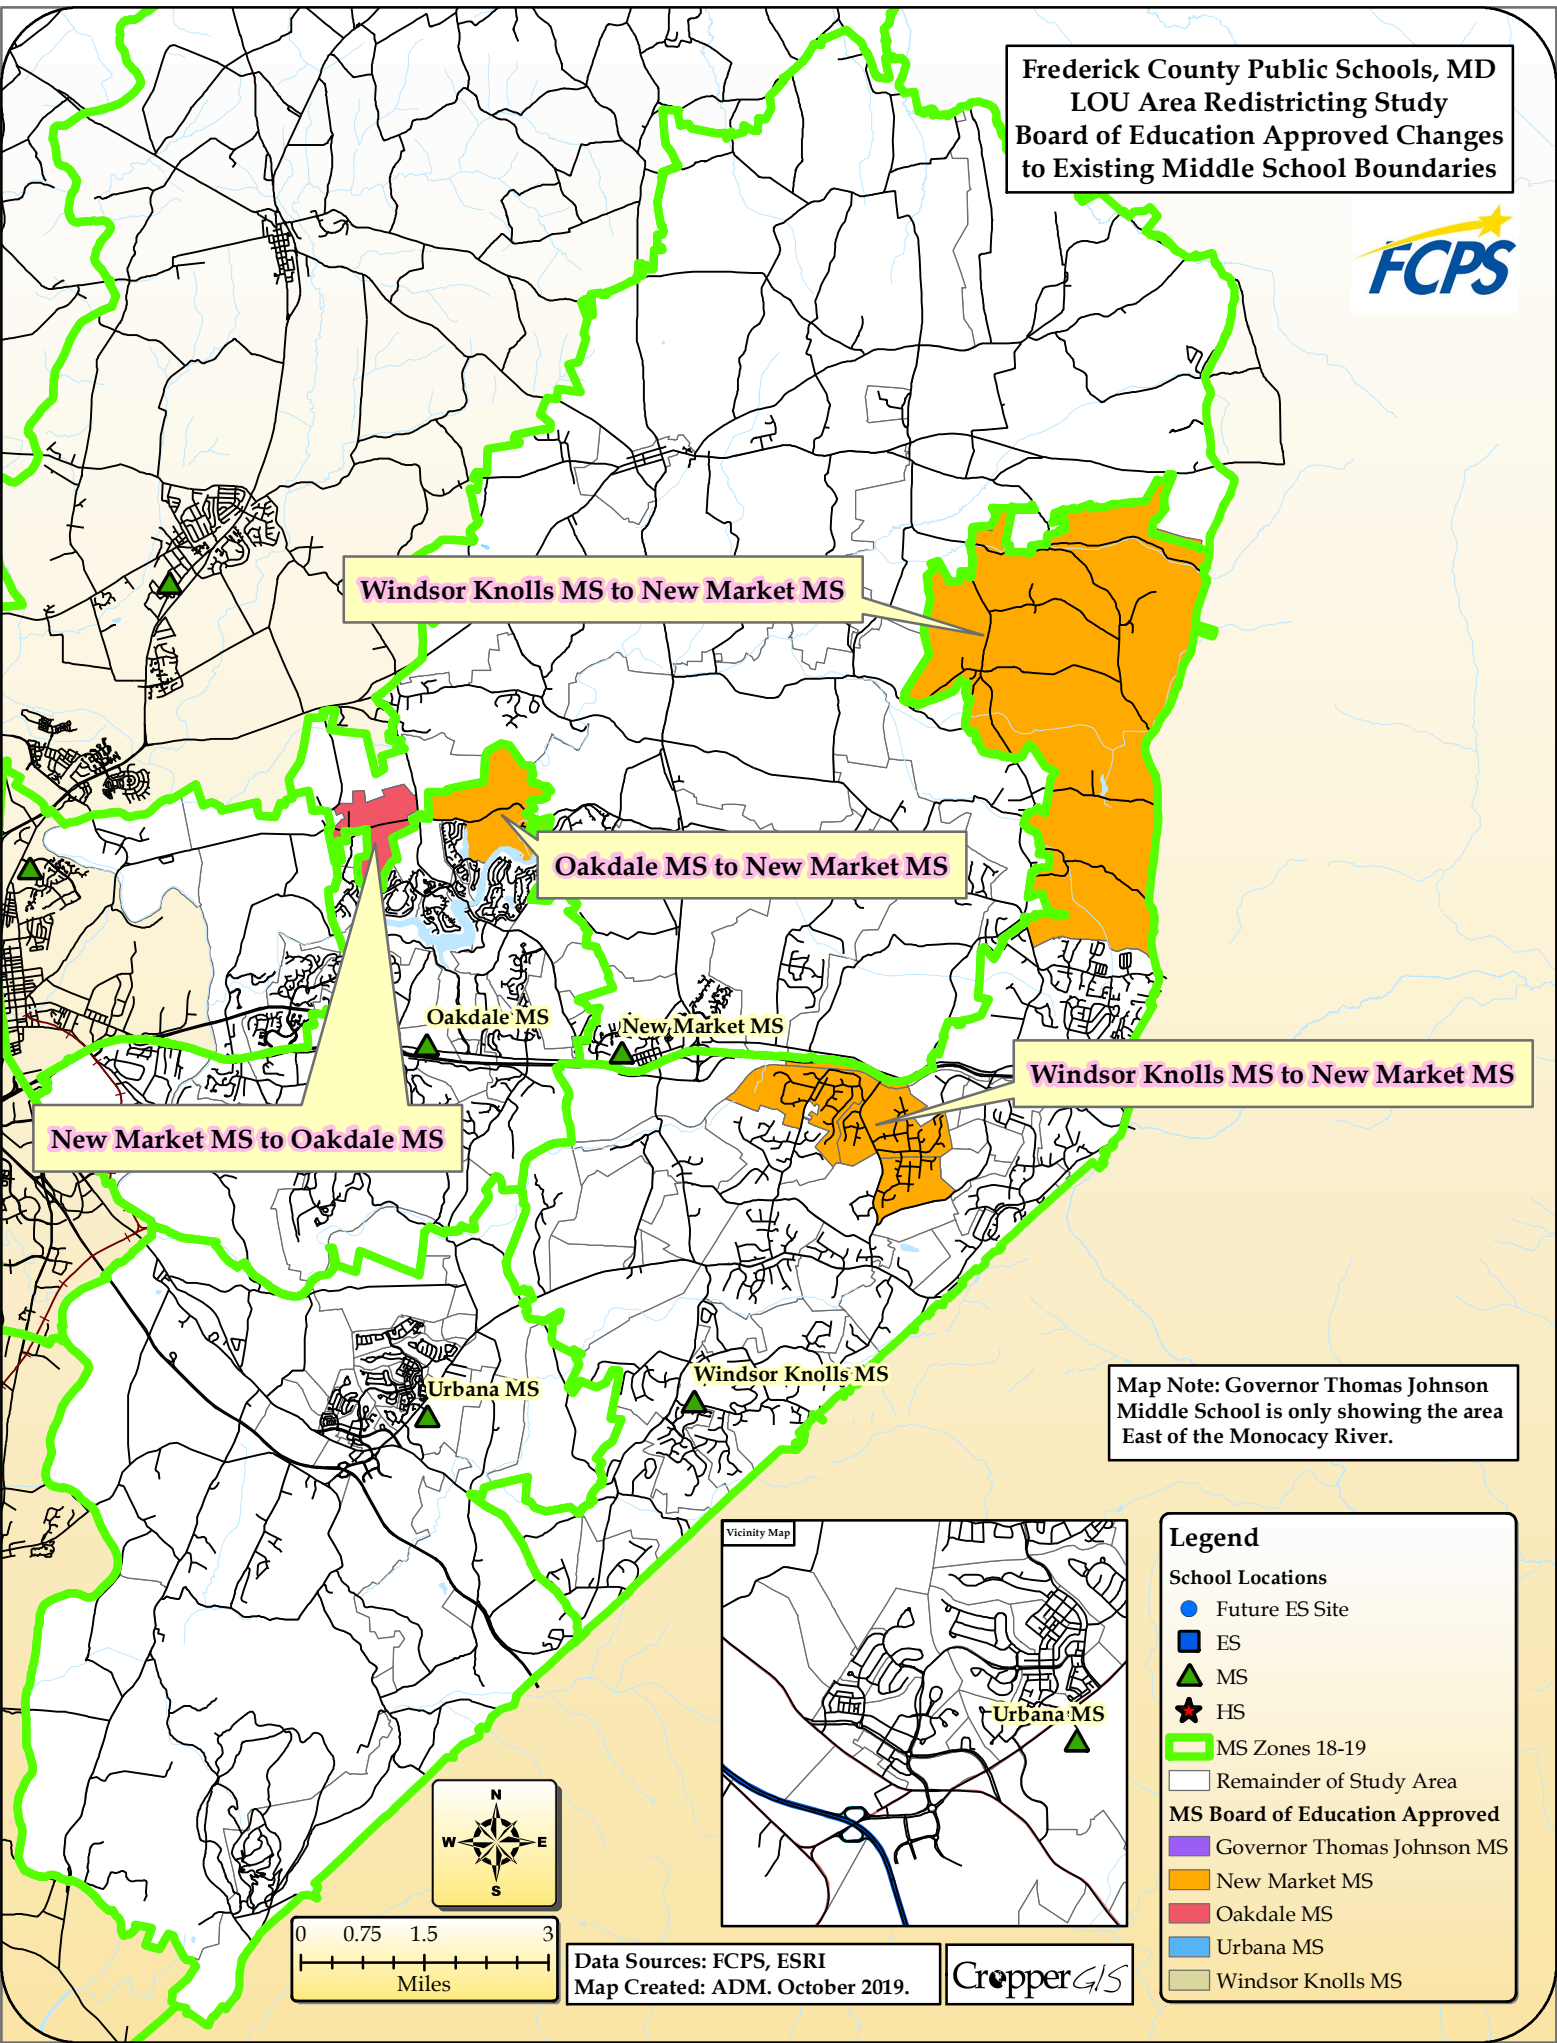

Frederick County Public Schools, MD
 LOU Area Redistricting Study
 Board of Education Approved Changes
 to Existing Middle School Boundaries

Map Note: Governor Thomas Johnson Middle School is only showing the area East of the Monocacy River.

Legend

School Locations

- Future ES Site
- ES
- ▲ MS
- ★ HS
- ▭ MS Zones 18-19
- ▭ Remainder of Study Area

MS Board of Education Approved

- ▭ Governor Thomas Johnson MS
- ▭ New Market MS
- ▭ Oakdale MS
- ▭ Urbana MS
- ▭ Windsor Knolls MS

Data Sources: FCPS, ESRI
 Map Created: ADM. October 2019.