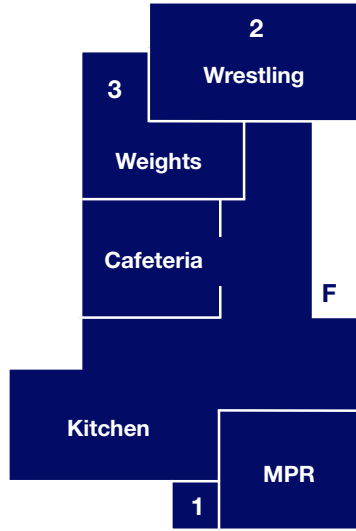

Yukon Avenue

Student Parking

Tennis Courts

G	22		21
	4	3	2
		5	1

NORTH HIGH SCHOOL
 3620 West 182nd Street
 Torrance, California 90504
 310/533-4412

Stadium

Edison Elementary School

EAGLE PARK