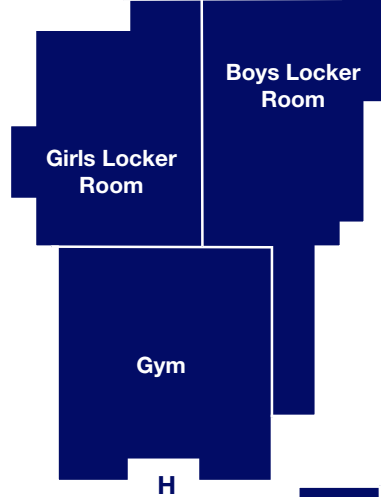

Yukon Avenue

Student Parking

Tennis Courts

G	22		21
	4	3	2
		5	1

NORTH HIGH SCHOOL
 3620 West 182nd Street
 Torrance, California 90504
 310/533-4412

Stadium

Edison Elementary School

EAGLE PARK