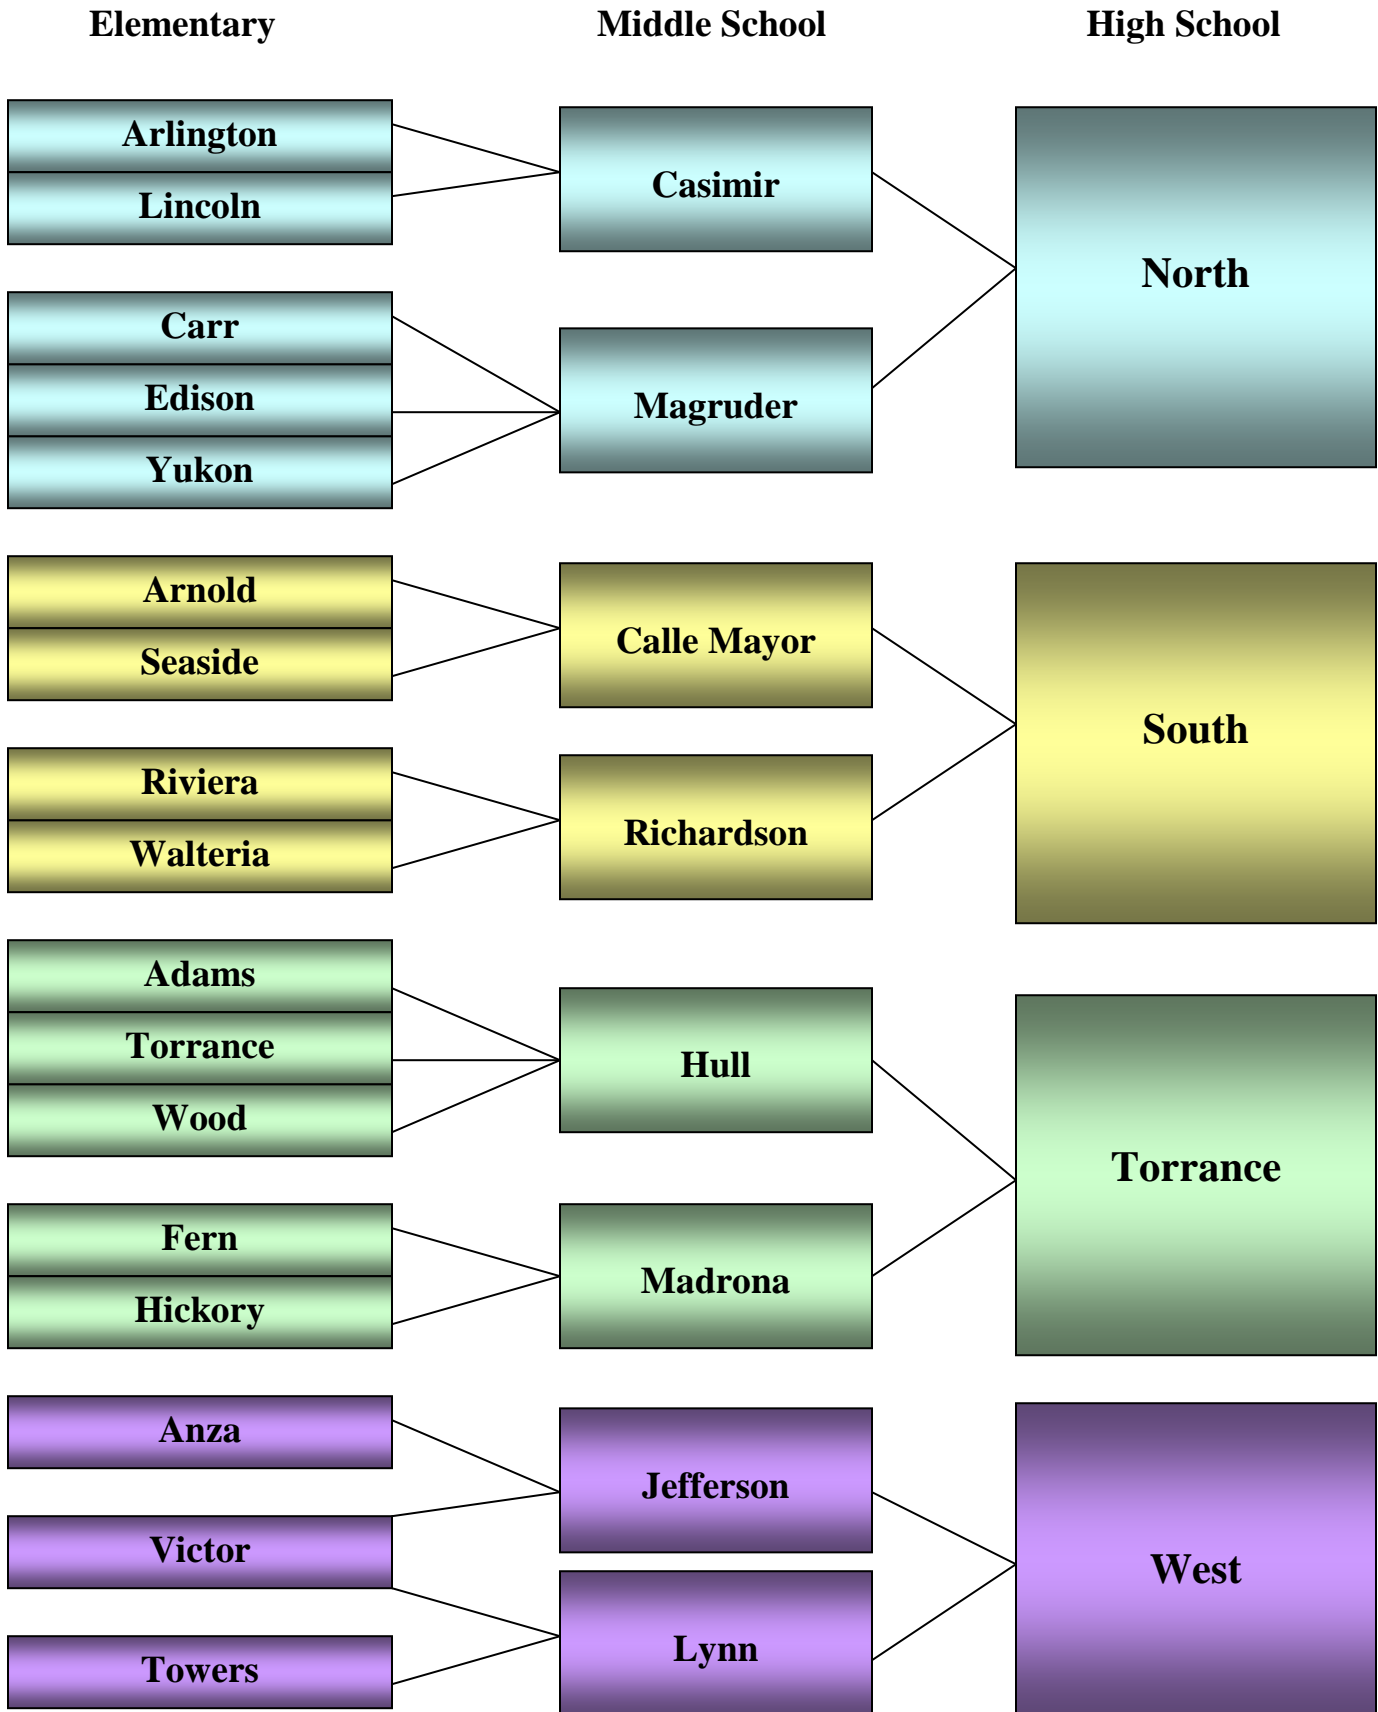

TORRANCE UNIFIED SCHOOL DISTRICT

Feeder Schools*

*For general reference only. Please check with Child Welfare & Attendance (310-972-6090) for specific locations.