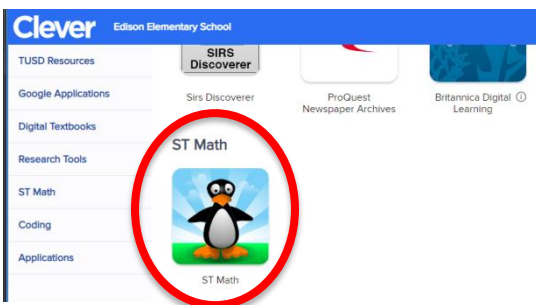

_____ @etusd.org

Step 4: Type in student's password:

Password is 7-digit ID + 2 CAPITAL Letters: _____

Step 5: Scroll down to click on the ST MATH icon