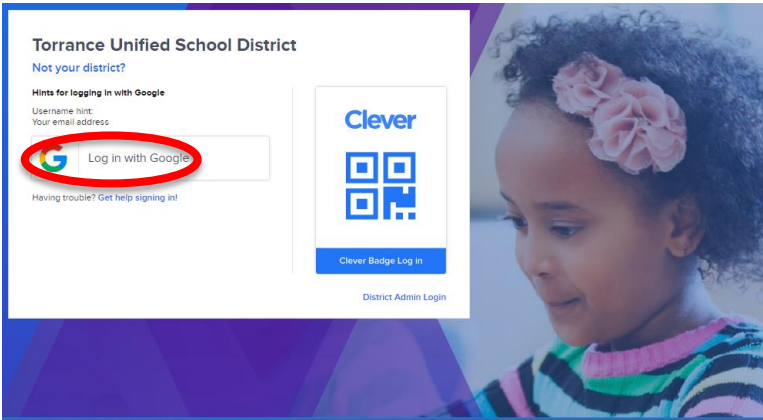

Accessing Learning Apps through Clever

Students may access ST Math, RAZ Kids, Achieve 3000, and other learning apps by logging in through their Clever account, both at school and at home. *A picture password is no longer needed to access ST Math.* To access Clever from home:

Step 1: Open your browser and go to: www.clever.com/in/torrance

Step 2: Click: Log in with Google