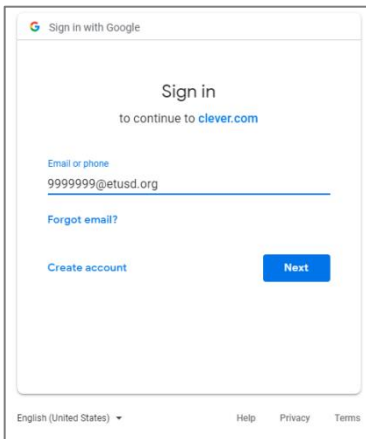

Accessing Learning Apps through Clever

Students may access ST Math, RAZ Kids, Achieve 3000, and other learning apps by logging in through their Clever account, both at school and at home. *A picture password is no longer needed to access ST Math.* To access Clever from home:

Step 1: Open your browser and go to: www.clever.com/in/torrance

Step 2: Click: Log in with Google

Step 3: Type in student's email address (7-digit ID@etusd.org):

_____ @etusd.org

Step 4: Type in student's password: