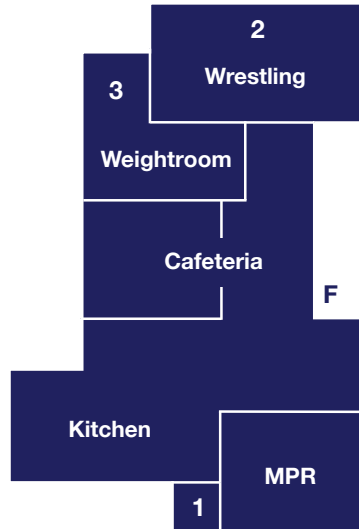

Student Parking

Tennis Courts

Saxon Stadium

Student Parking

NORTH HIGH SCHOOL

3620 West 182nd Street
Torrance, California 90504

310/533-4412

northhighschool.org

Edison Elementary School

Yukon Avenue

Blackbox Theater- E1

Health Office- B1

College/Career - K1

EAGLE PARK

Faculty Parking