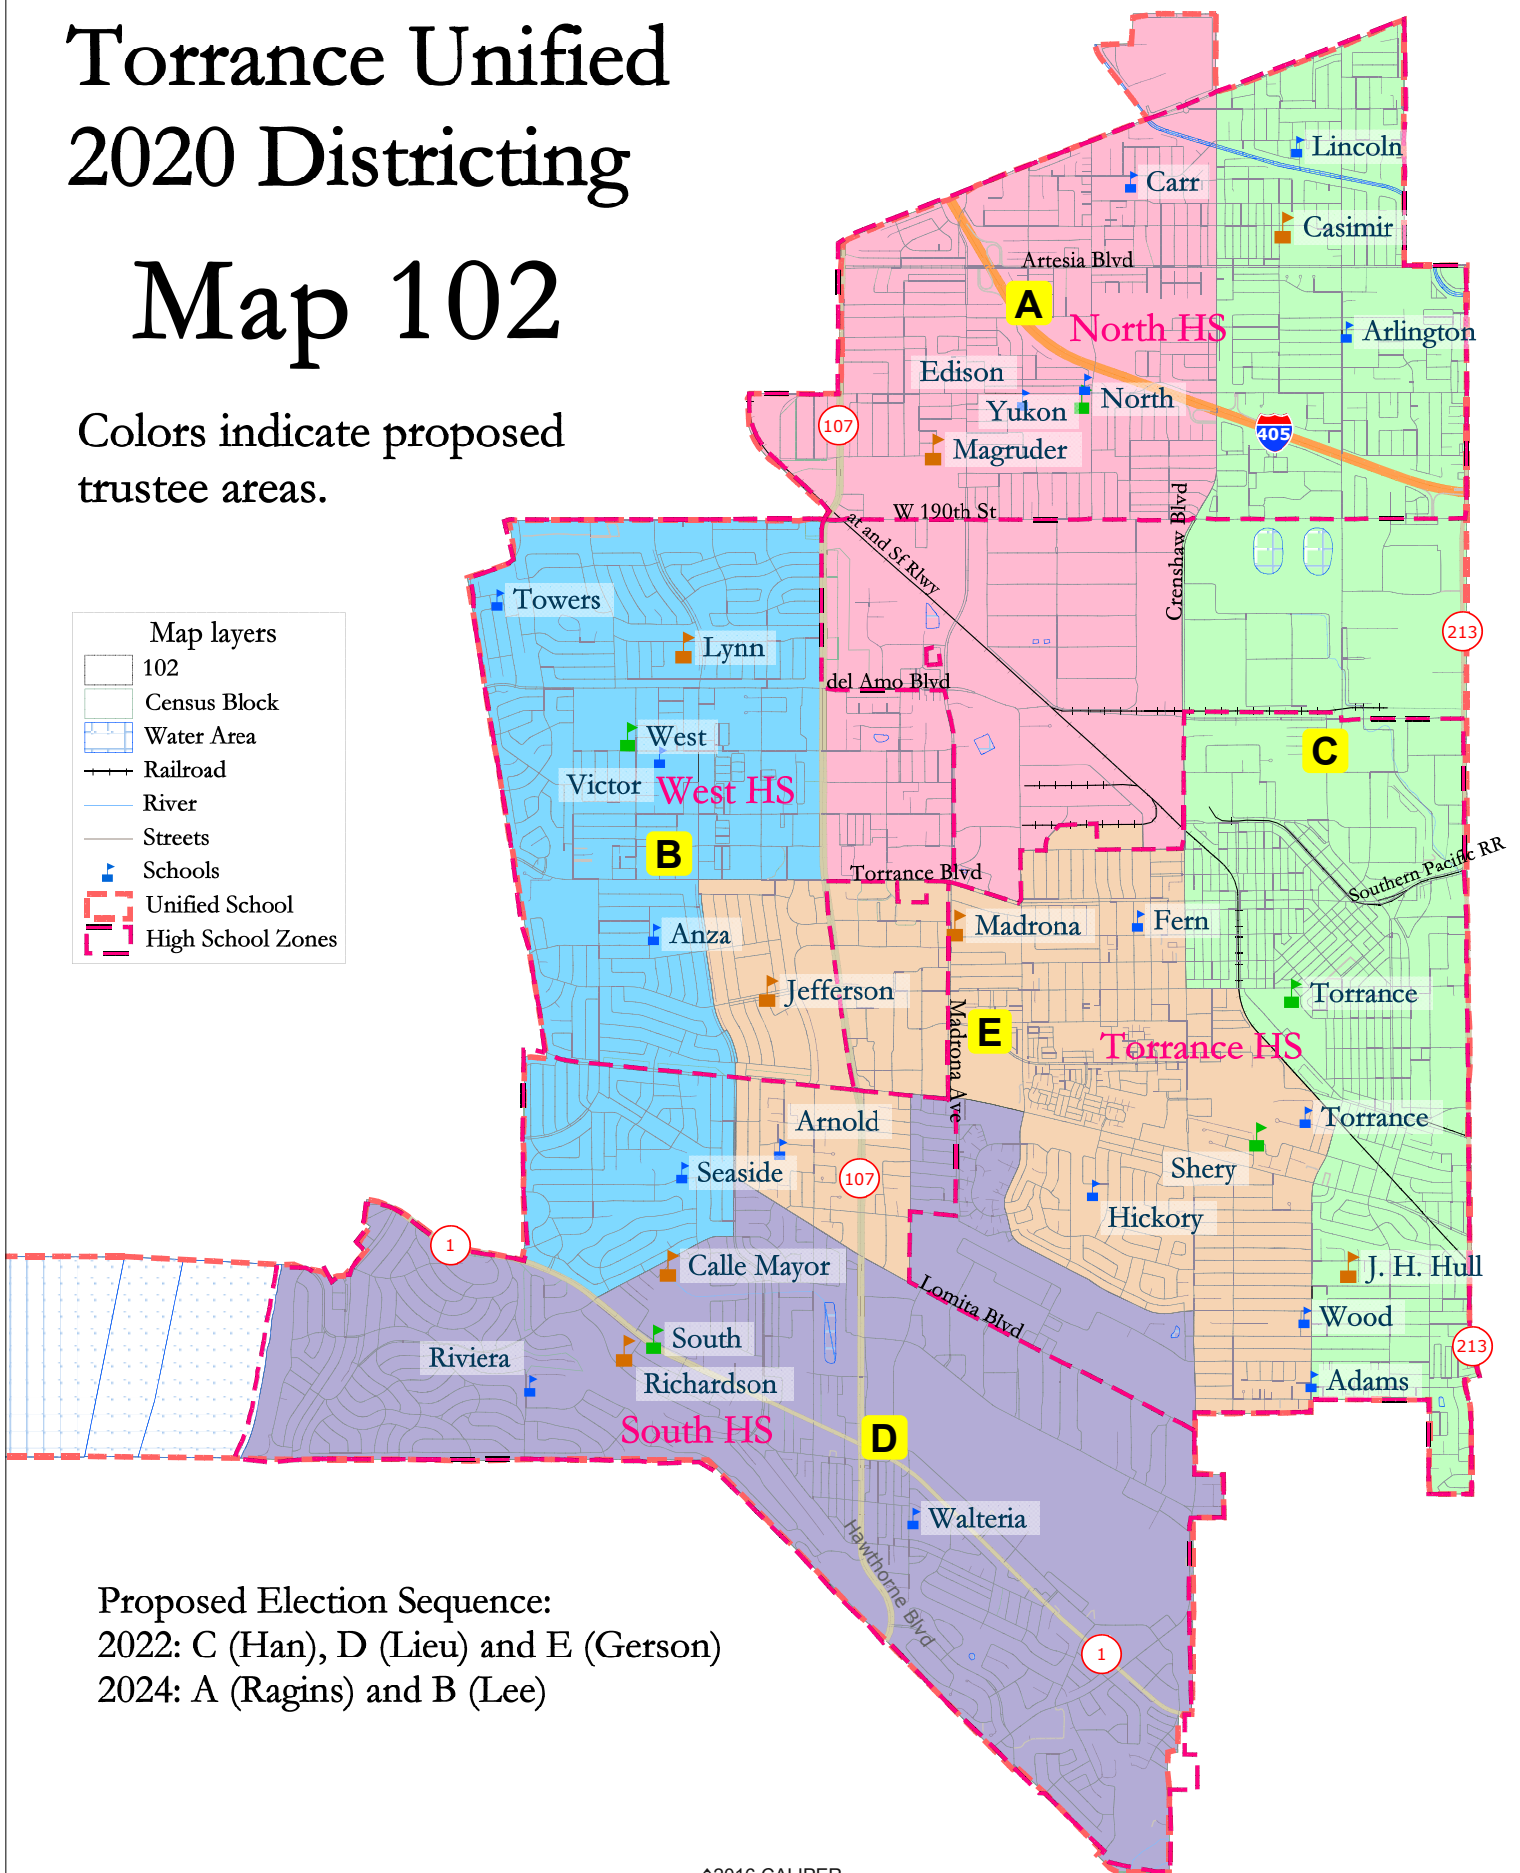

Torrance Unified 2020 Districting Map 102

Colors indicate proposed trustee areas.

Map layers

-  102
-  Census Block
-  Water Area
-  Railroad
-  River
-  Streets
-  Schools
-  Unified School
-  High School Zones

Proposed Election Sequence:
 2022: C (Han), D (Lieu) and E (Gerson)
 2024: A (Ragins) and B (Lee)