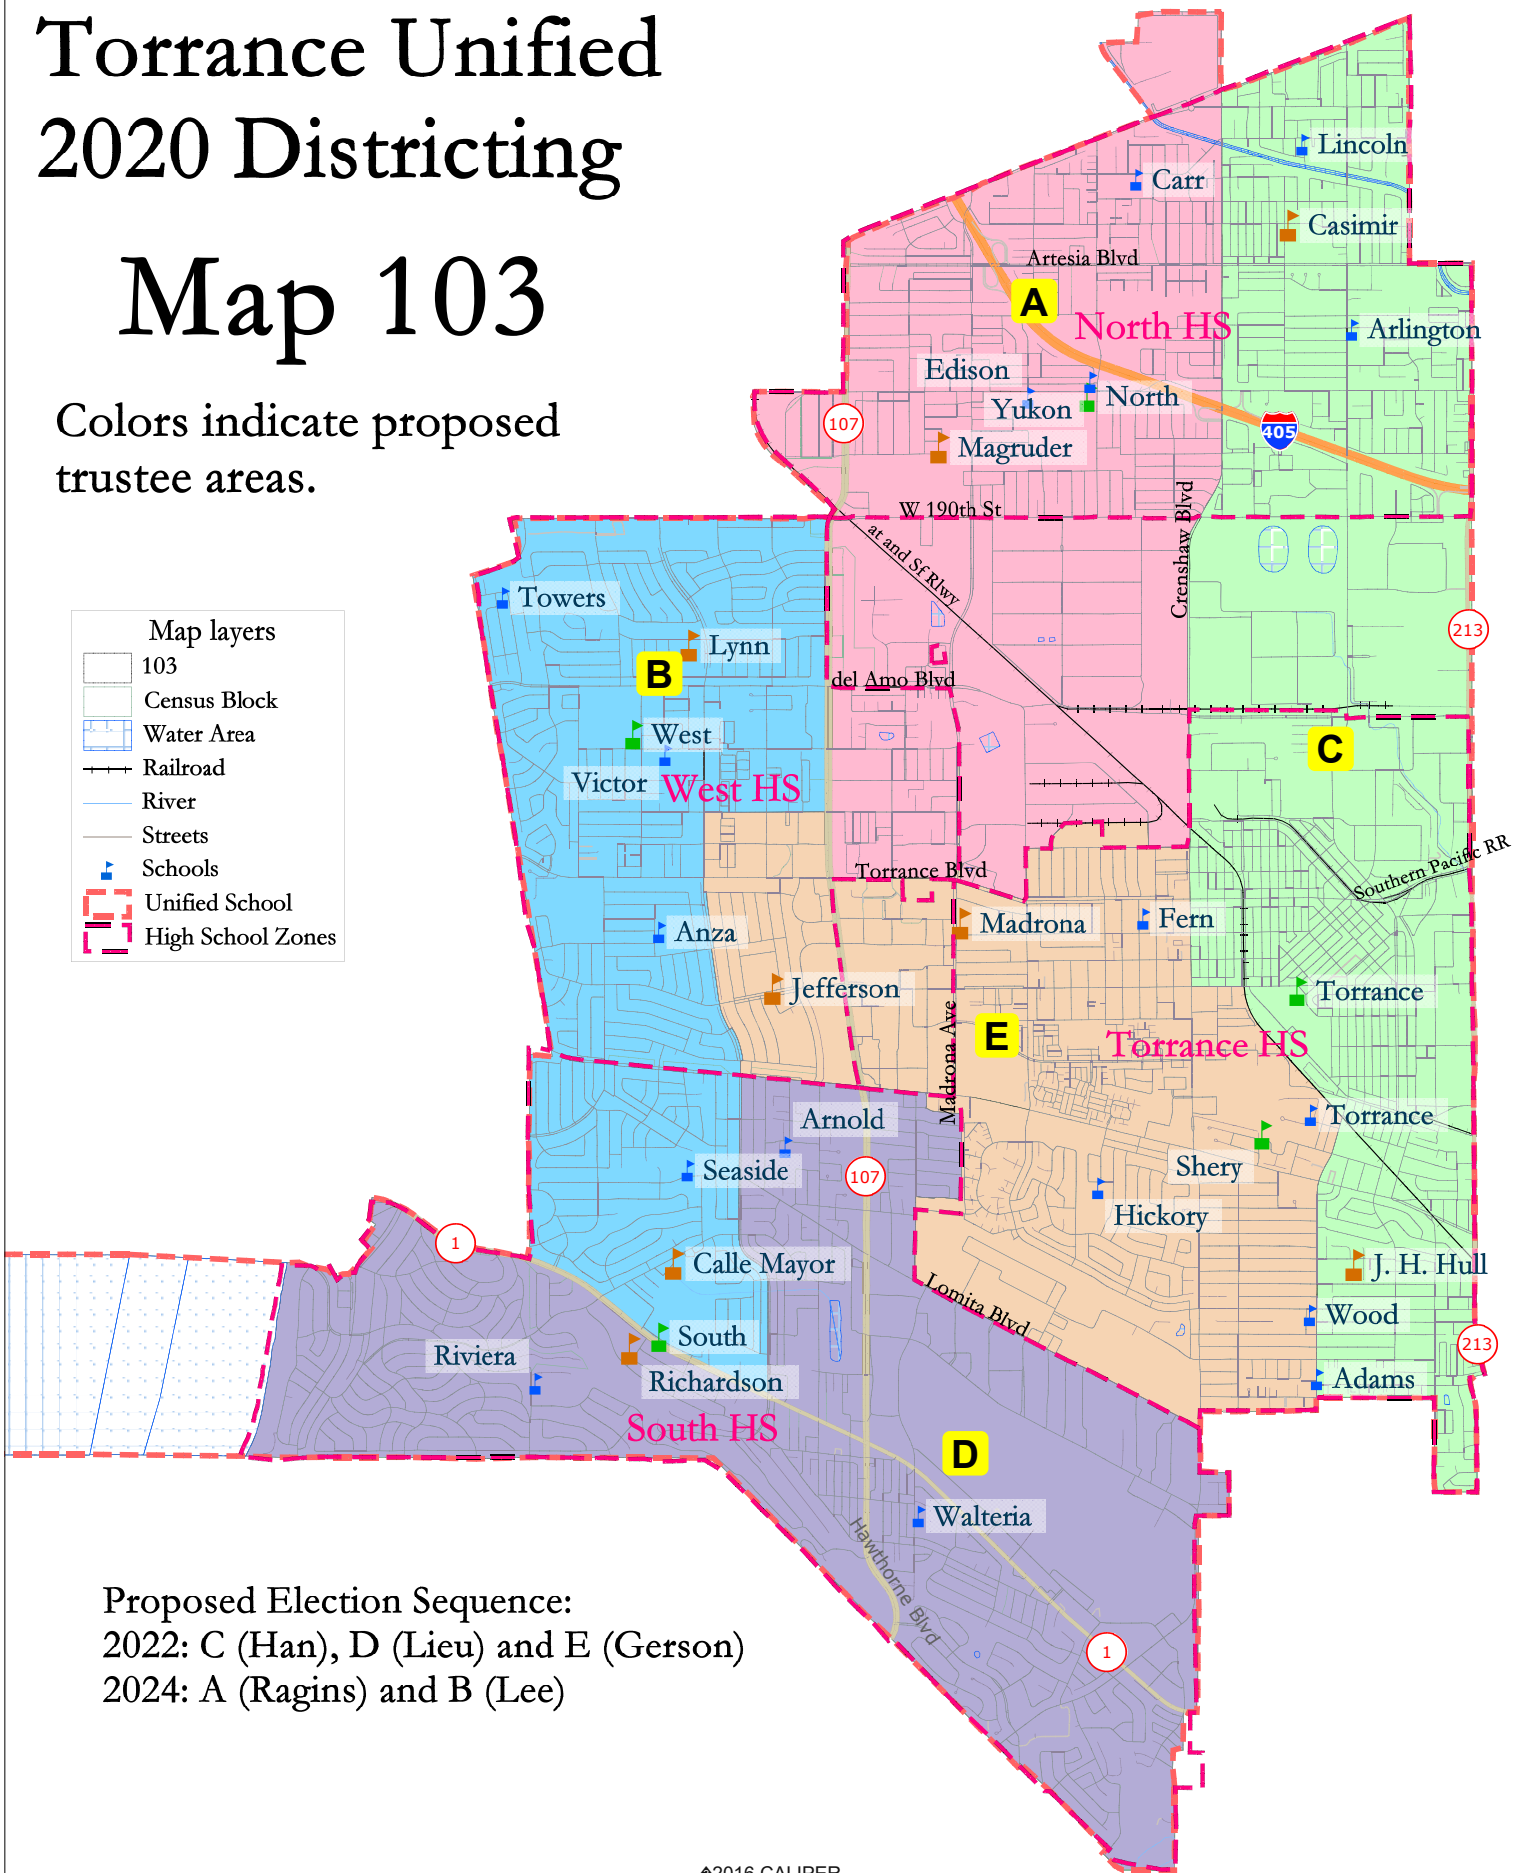

Torrance Unified 2020 Districting Map 103

Colors indicate proposed trustee areas.

- Map layers
- 103
 - Census Block
 - Water Area
 - Railroad
 - River
 - Streets
 - Schools
 - Unified School
 - High School Zones

Proposed Election Sequence:
2022: C (Han), D (Lieu) and E (Gerson)
2024: A (Ragins) and B (Lee)