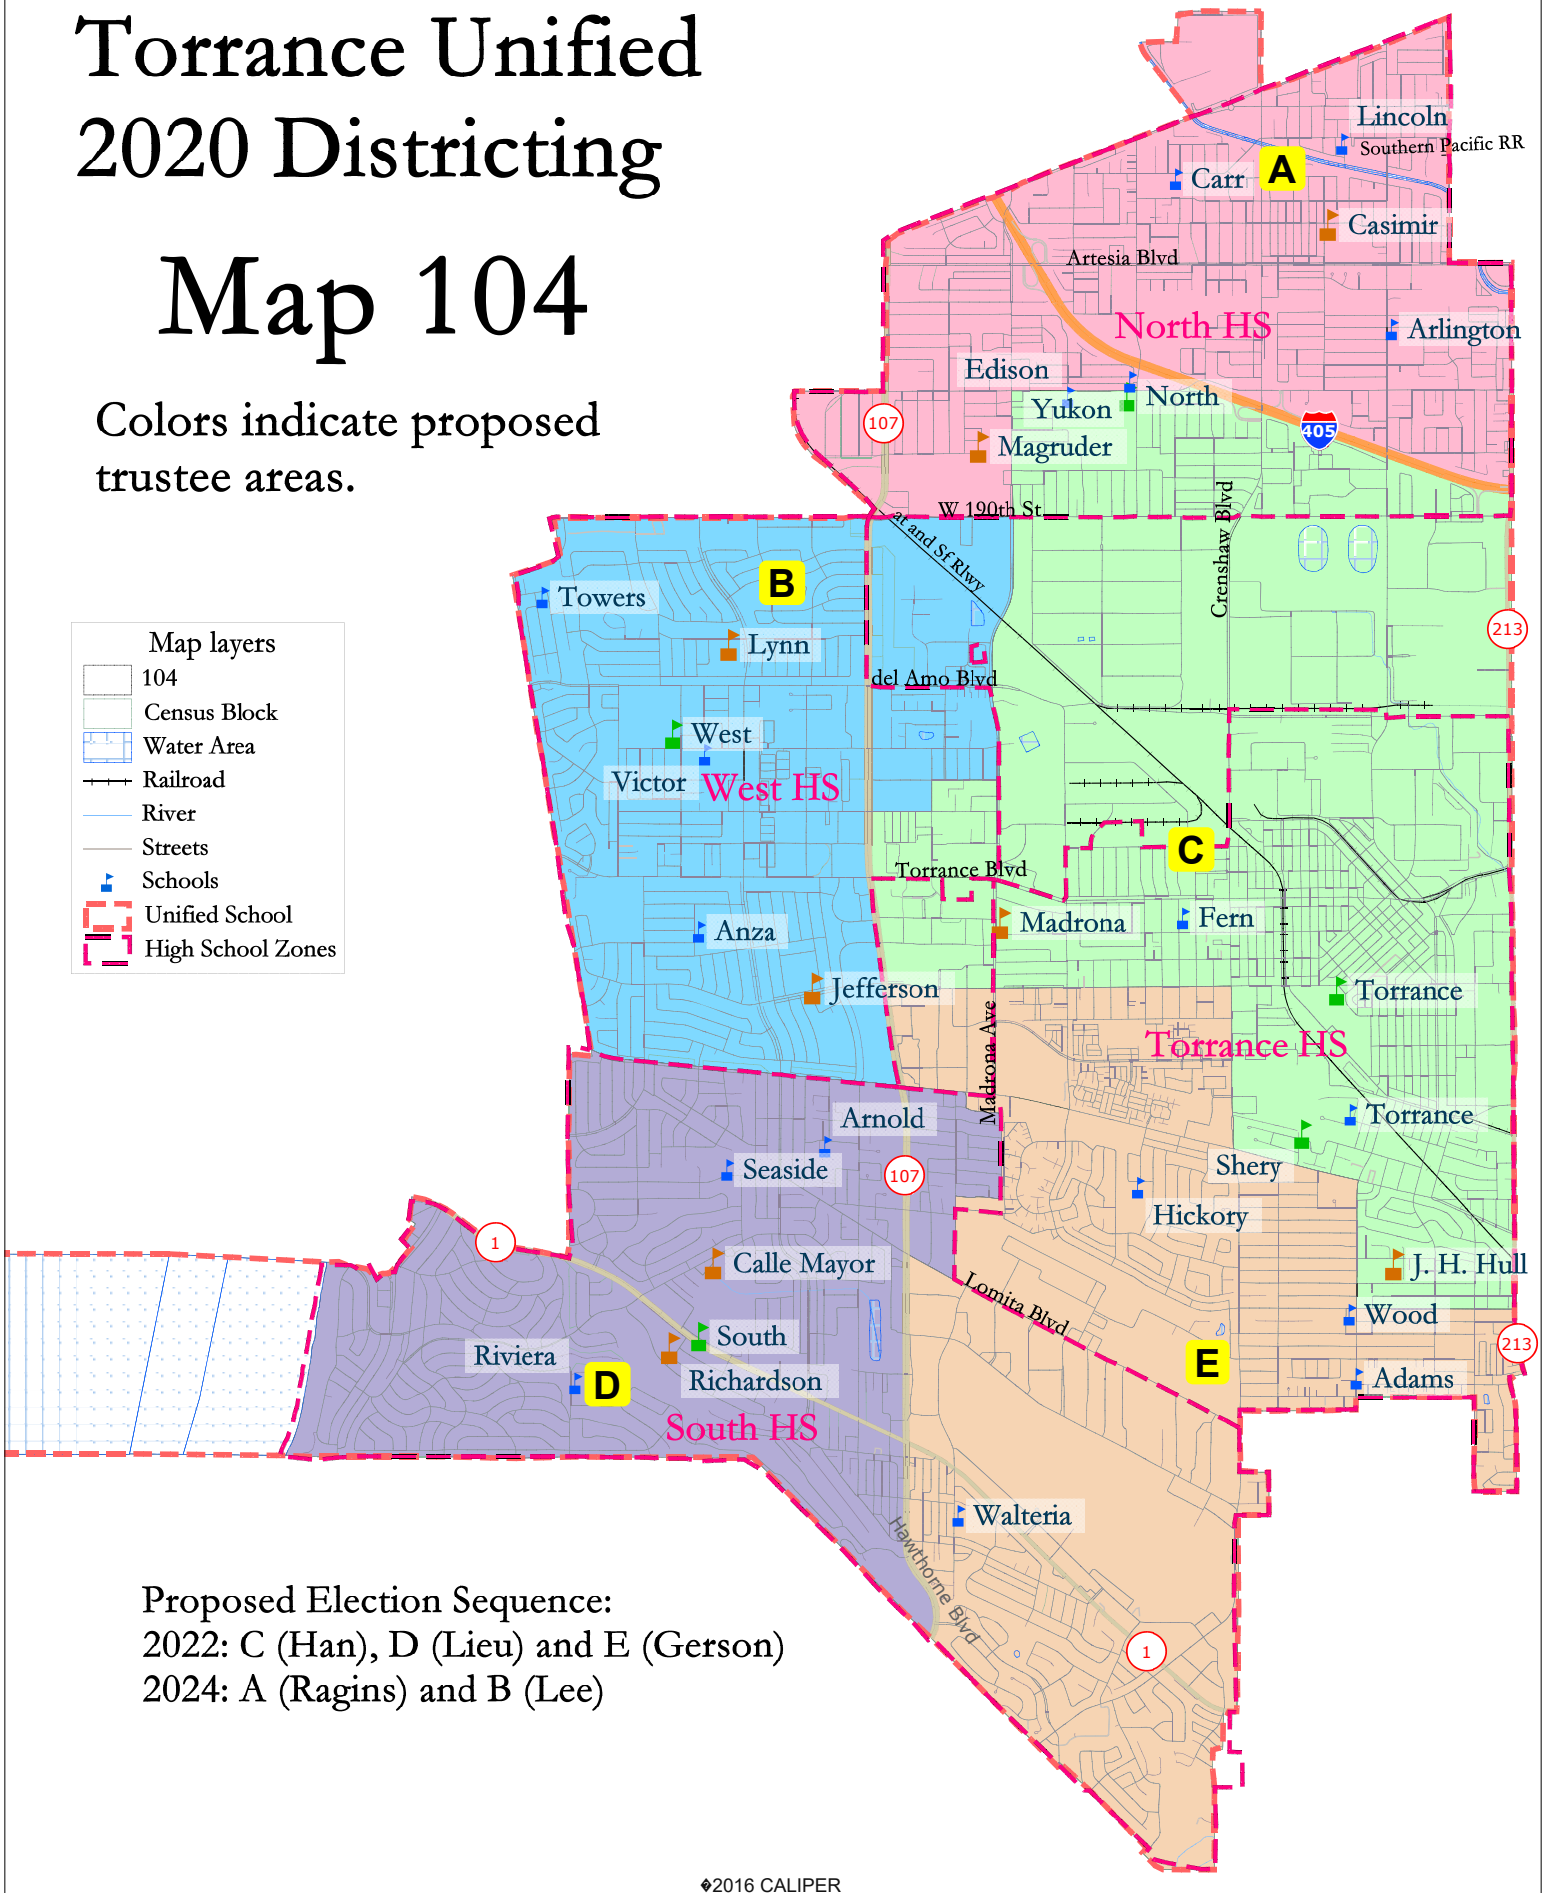

Torrance Unified 2020 Districting

Map 104

Colors indicate proposed trustee areas.

Map layers

-  104
-  Census Block
-  Water Area
-  Railroad
-  River
-  Streets
-  Schools
-  Unified School
-  High School Zones

Proposed Election Sequence:
 2022: C (Han), D (Lieu) and E (Gerson)
 2024: A (Ragins) and B (Lee)