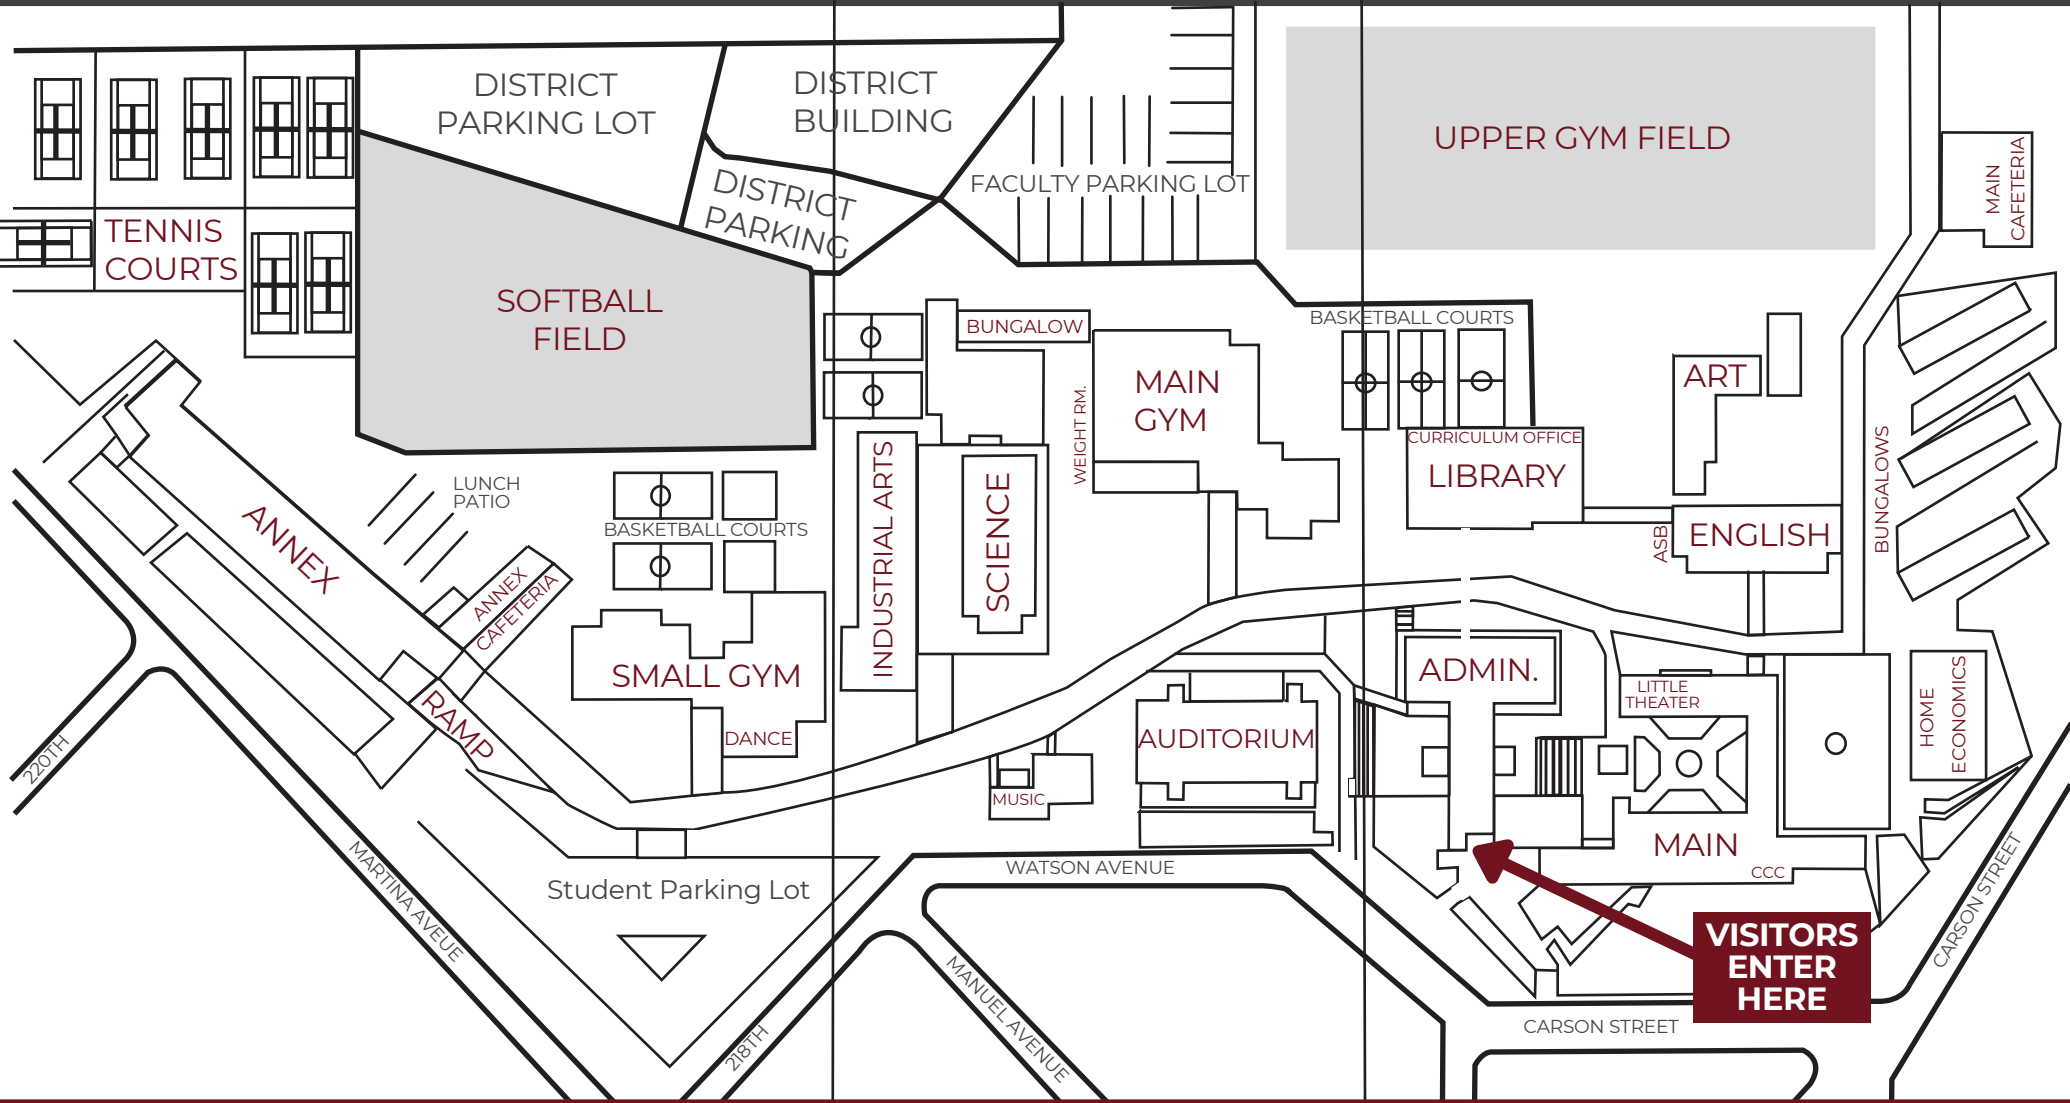

"C" Lower Campus

Annex Building - C100-109
C200-213
Small Gym - Dance Room

"B" Mid Campus

Music - B100-101 (Band & Choir)
Science - B110-114
B210-214
Industrial Arts - B120-123
B220-223
Main Gym
Auditorium

"A" Upper Campus

Main Building - A100-112
A200-210
College & Career (A106)
Little Theater
Home EC - A120-121
A220-223
Bungalows - A140-148
English - A130-135
ASB
A230-237
Art - A136-138
Library, 2nd Floor - Room D
TV Rm. 1 & 2
Administration - Offices

PLAZA DEL AMO

TORRANCE HIGH VISITOR'S MAP

UPPER ADMIN BUILDING

Principal's Office
Business Office

LOWER ADMIN BUILDING

Attendance Office, Health Office
Counseling Office, Dean's Office
Student Services

ASB

ID Pictures, Tartar Gear

COLLEGE & CAREER CENTER (CCC)

Main Building, A106

CURRICULUM OFFICE

Library, 2nd Floor

THS LOCKER LAYOUT

1 - 272 = Home Economics
553 - 945 = English
946 - 1509 = Science
1510 - 2139 = Industrial Arts
2140 - 2718 = Annex/C Bldg.