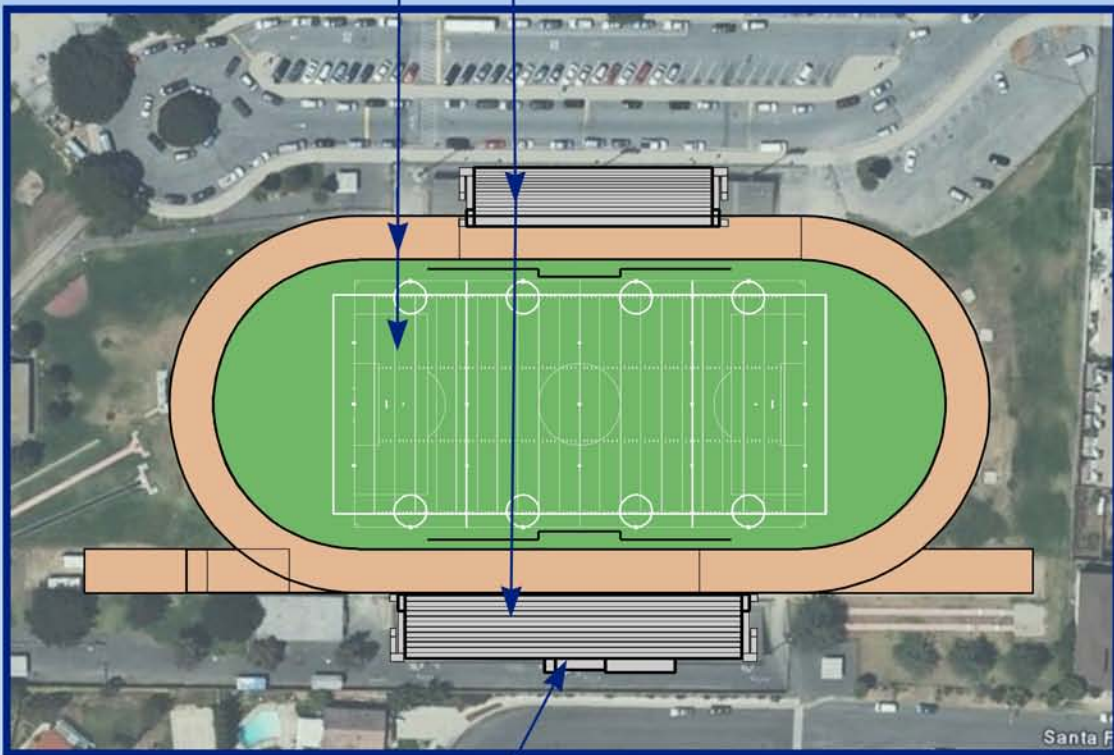

Torrance Unified School District
Sport Stadiums
January 20, 2009

EXISTING

NEW SPORTS FIELD AND
NEW 8 LANE TRACK

NEW ALUMINUM BLEACHERS
HOME 2,500
VISTOR 1,500

PROPOSED

NEW PRESS BOX ON HOME
SIDE

TORRANCE HIGH SCHOOL SPORTS STADIUM

EXISTING

NEW SPORTS FIELD AND
RESURFACE EXISTING
TRACK

BLEACHER REFURBISHMENT
AFTER 2009 SEASON

PROPOSED

NEW ALUMINUM BLEACHERS
AFTER 2009 SEASON

WEST HIGH SCHOOL SPORTS STADIUM

EXISTING

NEW SPORTS FIELD AND
NEW 8 LANE TRACK

NEW ALUMINUM BLEACHERS
HOME 2,500
VISTOR 1,500

PROPOSED

NEW PRESS BOX ON HOME
SIDE

SOUTH HIGH SCHOOL SPORTS STADIUM

EXISTING

NEW SPORTS FIELD AND
NEW 8 LANE TRACK

NEW ALUMINUM BLEACHERS
AFTER 2009 SEASON

UPGRADE PERMENTANT
CONCRETE BLEACHERS
AFTER 2009 SEASON