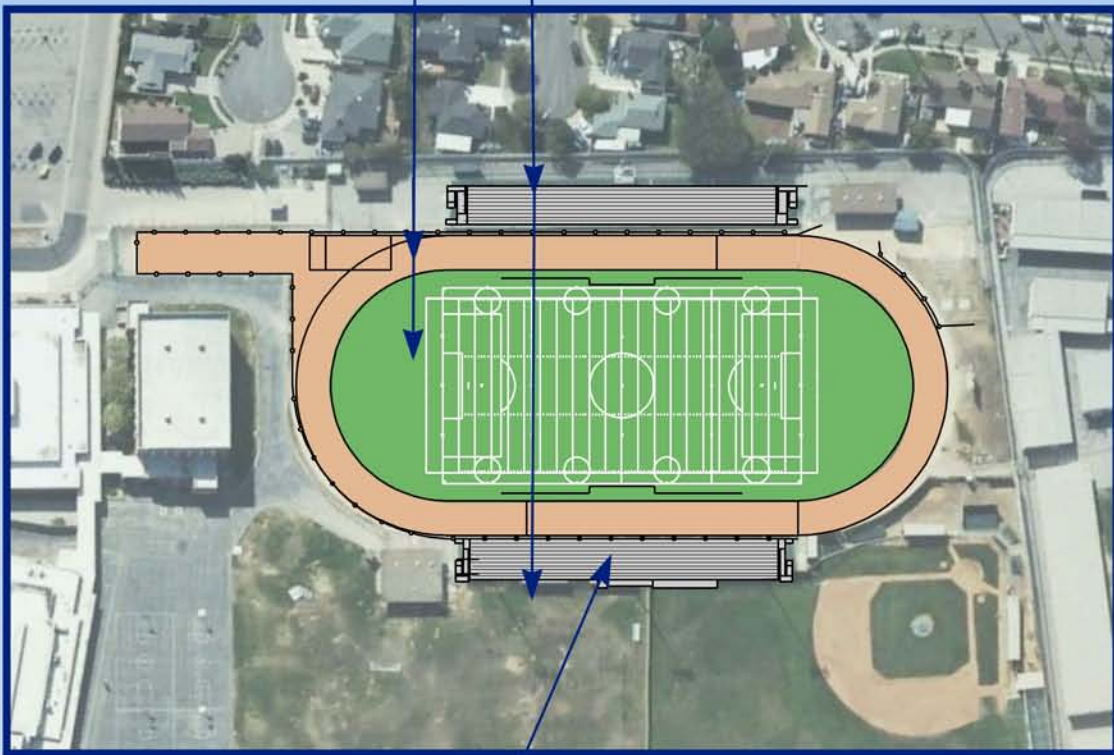

Torrance Unified School District
Sport Stadiums
January 20, 2009

EXISTING

NEW SPORTS FIELD AND
NEW 8 LANE TRACK

NEW ALUMINUM BLEACHERS
HOME 2,500
VISTOR 1,500

PROPOSED

NEW PRESS BOX ON HOME
SIDE

TORRANCE HIGH SCHOOL SPORTS STADIUM

EXISTING

NEW SPORTS FIELD AND
RESURFACE EXISTING
TRACK

BLEACHER REFURBISHMENT
AFTER 2009 SEASON

PROPOSED

NEW ALUMINUM BLEACHERS
AFTER 2009 SEASON

WEST HIGH SCHOOL SPORTS STADIUM

EXISTING

NEW SPORTS FIELD AND
NEW 8 LANE TRACK

NEW ALUMINUM BLEACHERS
HOME 2,500
VISTOR 1,500

PROPOSED

NEW PRESS BOX ON HOME
SIDE

SOUTH HIGH SCHOOL SPORTS STADIUM

EXISTING

NEW SPORTS FIELD AND
NEW 8 LANE TRACK

NEW ALUMINUM BLEACHERS
AFTER 2009 SEASON

UPGRADE PERMENTANT
CONCRETE BLEACHERS
AFTER 2009 SEASON