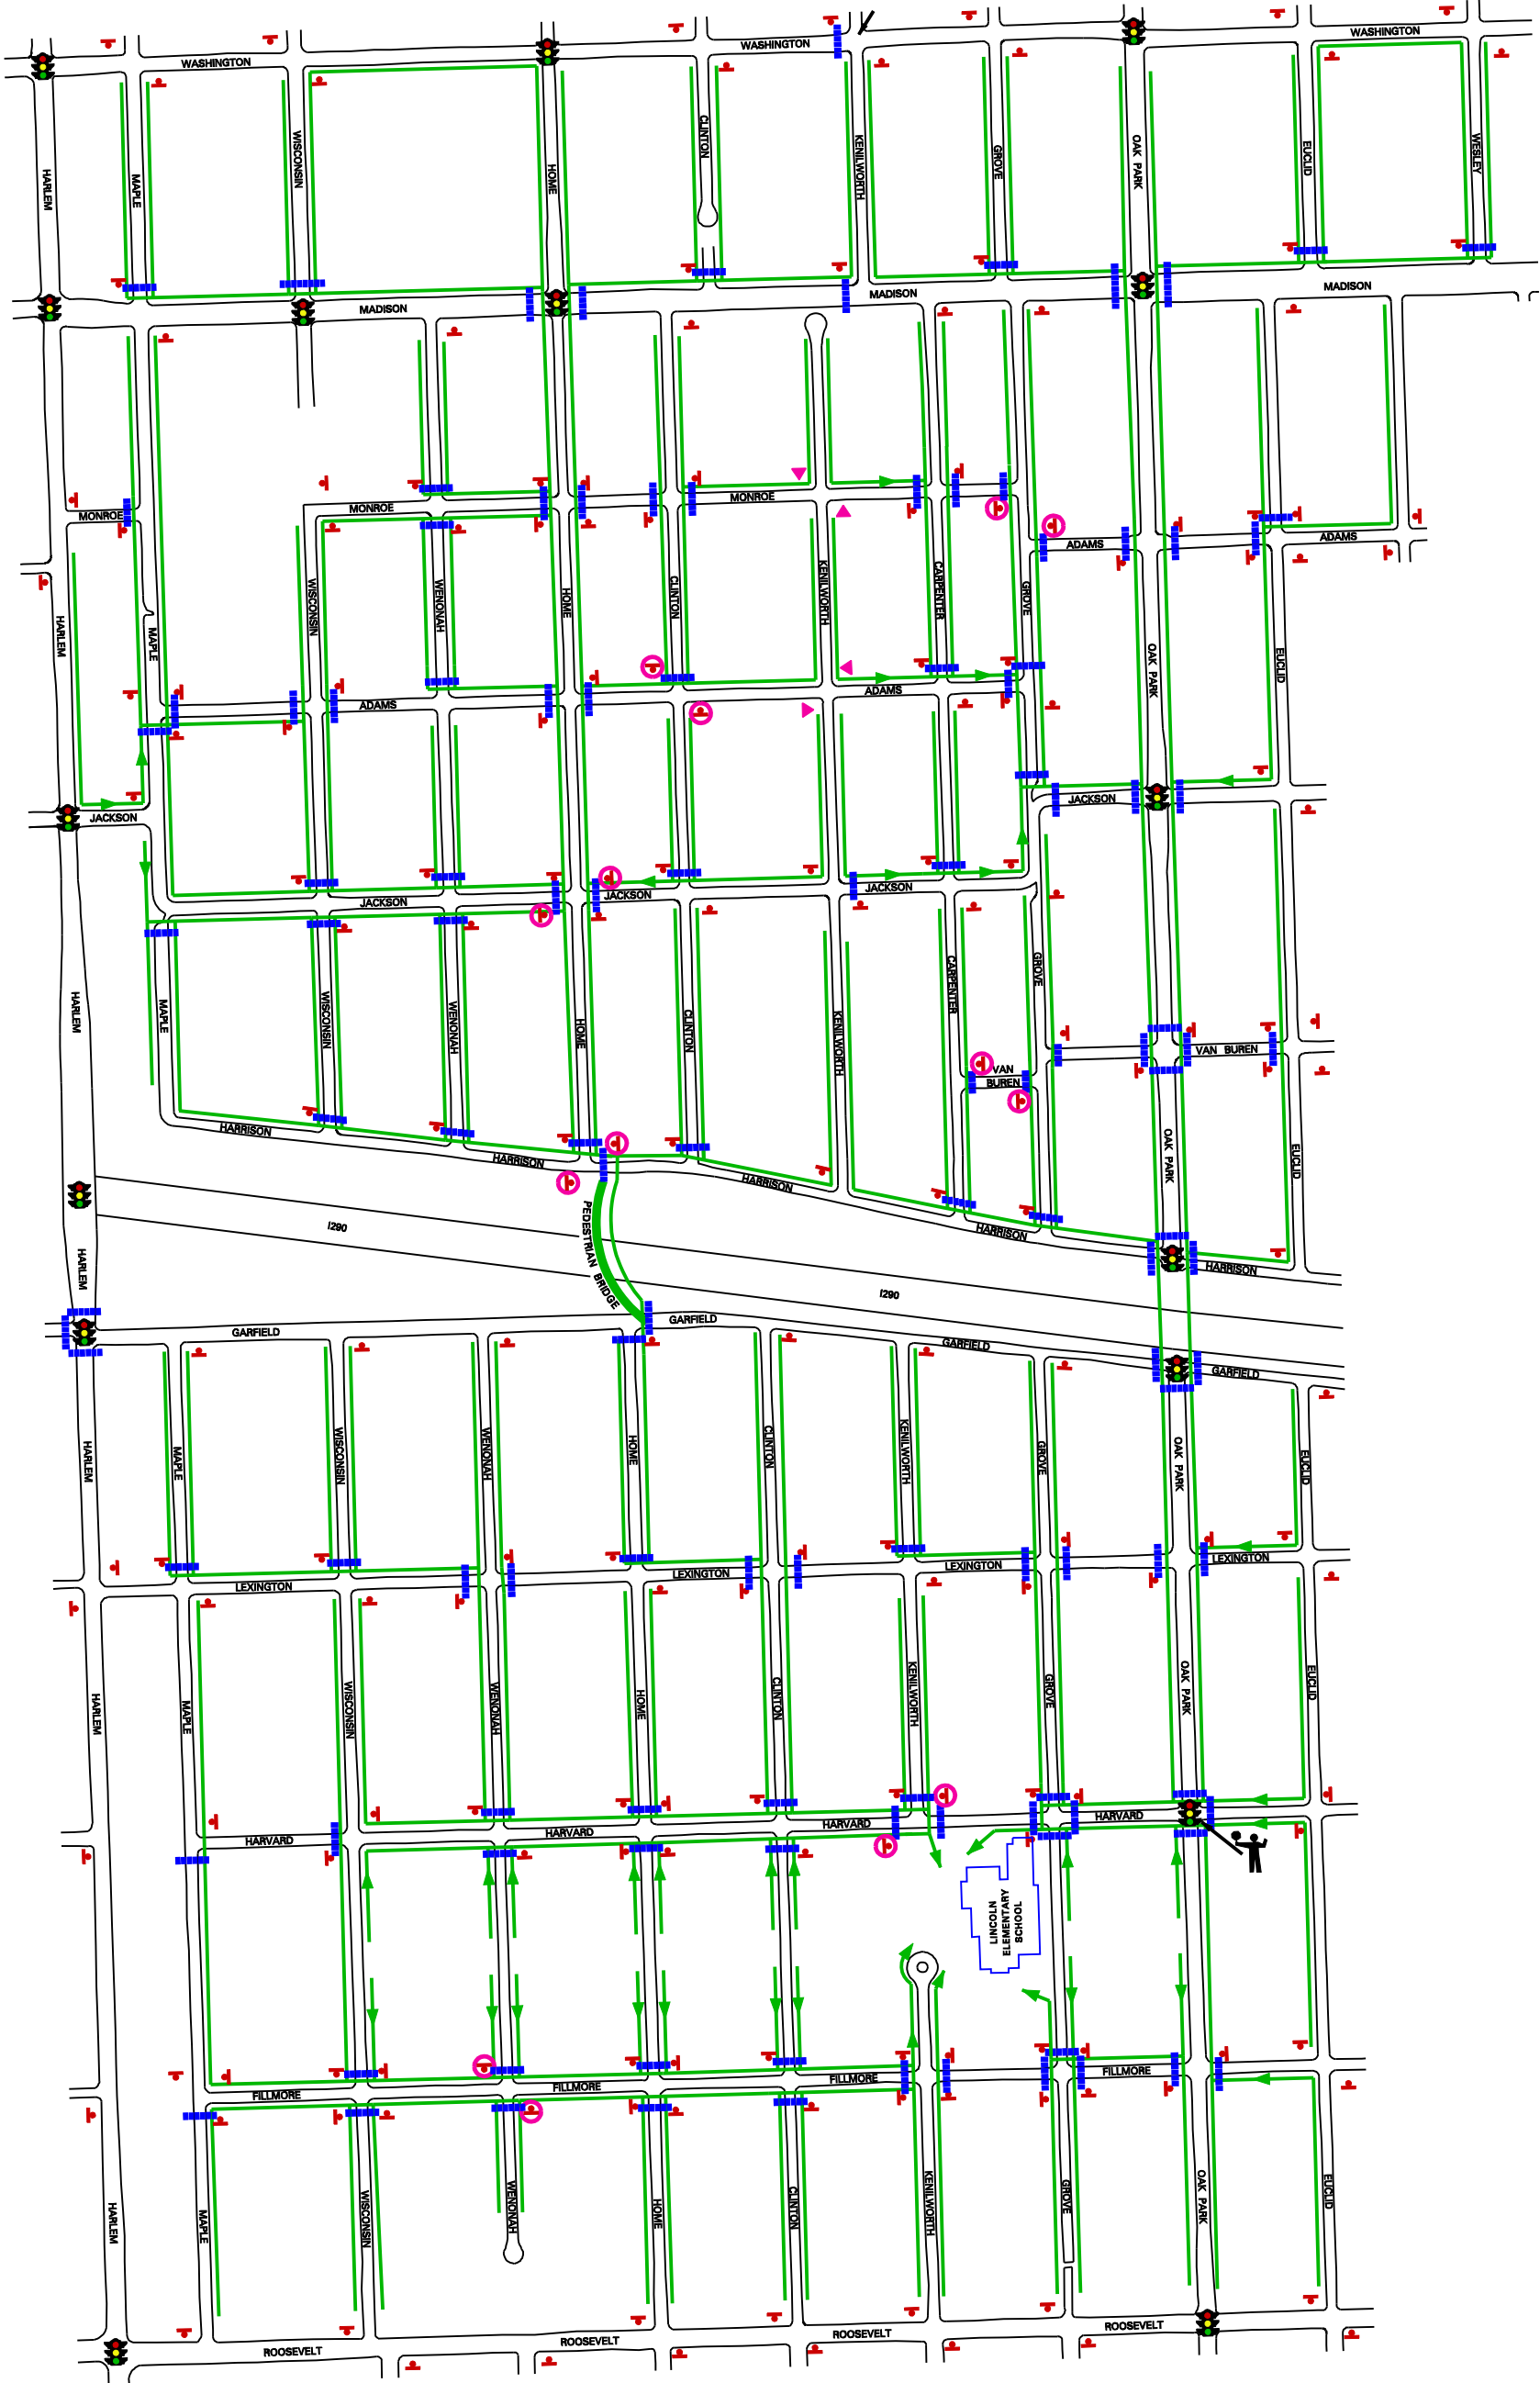

NOT TO SCALE

**NOTE TO PARENTS:**

THIS MAP IS PROVIDED TO HELP YOU AND YOUR CHILD DETERMINE THE BEST WAY TO AND FROM SCHOOL. WE SUGGEST YOU REVIEW THE MAP AND TRAVEL THE ROUTE WITH YOUR CHILD, ANSWERING ANY QUESTIONS AND NOTING WALKWAYS, TRAFFIC CONTROLS, CROSSING GUARDS, ETC.

FOR QUESTIONS REGARDING BUSING, PLEASE CONTACT THE APPROPRIATE SCHOOL DISTRICT ADMINISTRATION OFFICE.

FOR QUESTIONS REGARDING THE SCHOOL PEDESTRIAN WALK ROUTE OR RIGHT-OF-WAY CONTROLS, PLEASE CONTACT THE VILLAGE OF OAK PARK PUBLIC WORKS DEPARTMENT- ENGINEERING DIVISION.

**SAFE WALKING ROUTES TO SCHOOL:**  
 LINCOLN ELEMENTARY SCHOOL  
 OAK PARK ELEMENTARY  
 SCHOOL DISTRICT 97

	- TRAFFIC SIGNAL		- DENOTES NEW FORM OF TRAFFIC CONTROL		- CROSSWALK
	- STOP SIGN		- VILLAGE CROSSING GUARD		- SCHOOL WALK ROUTE
	- YIELD SIGN				

DATE: OCTOBER 2009

KLOA

EXHIBIT NO: 3