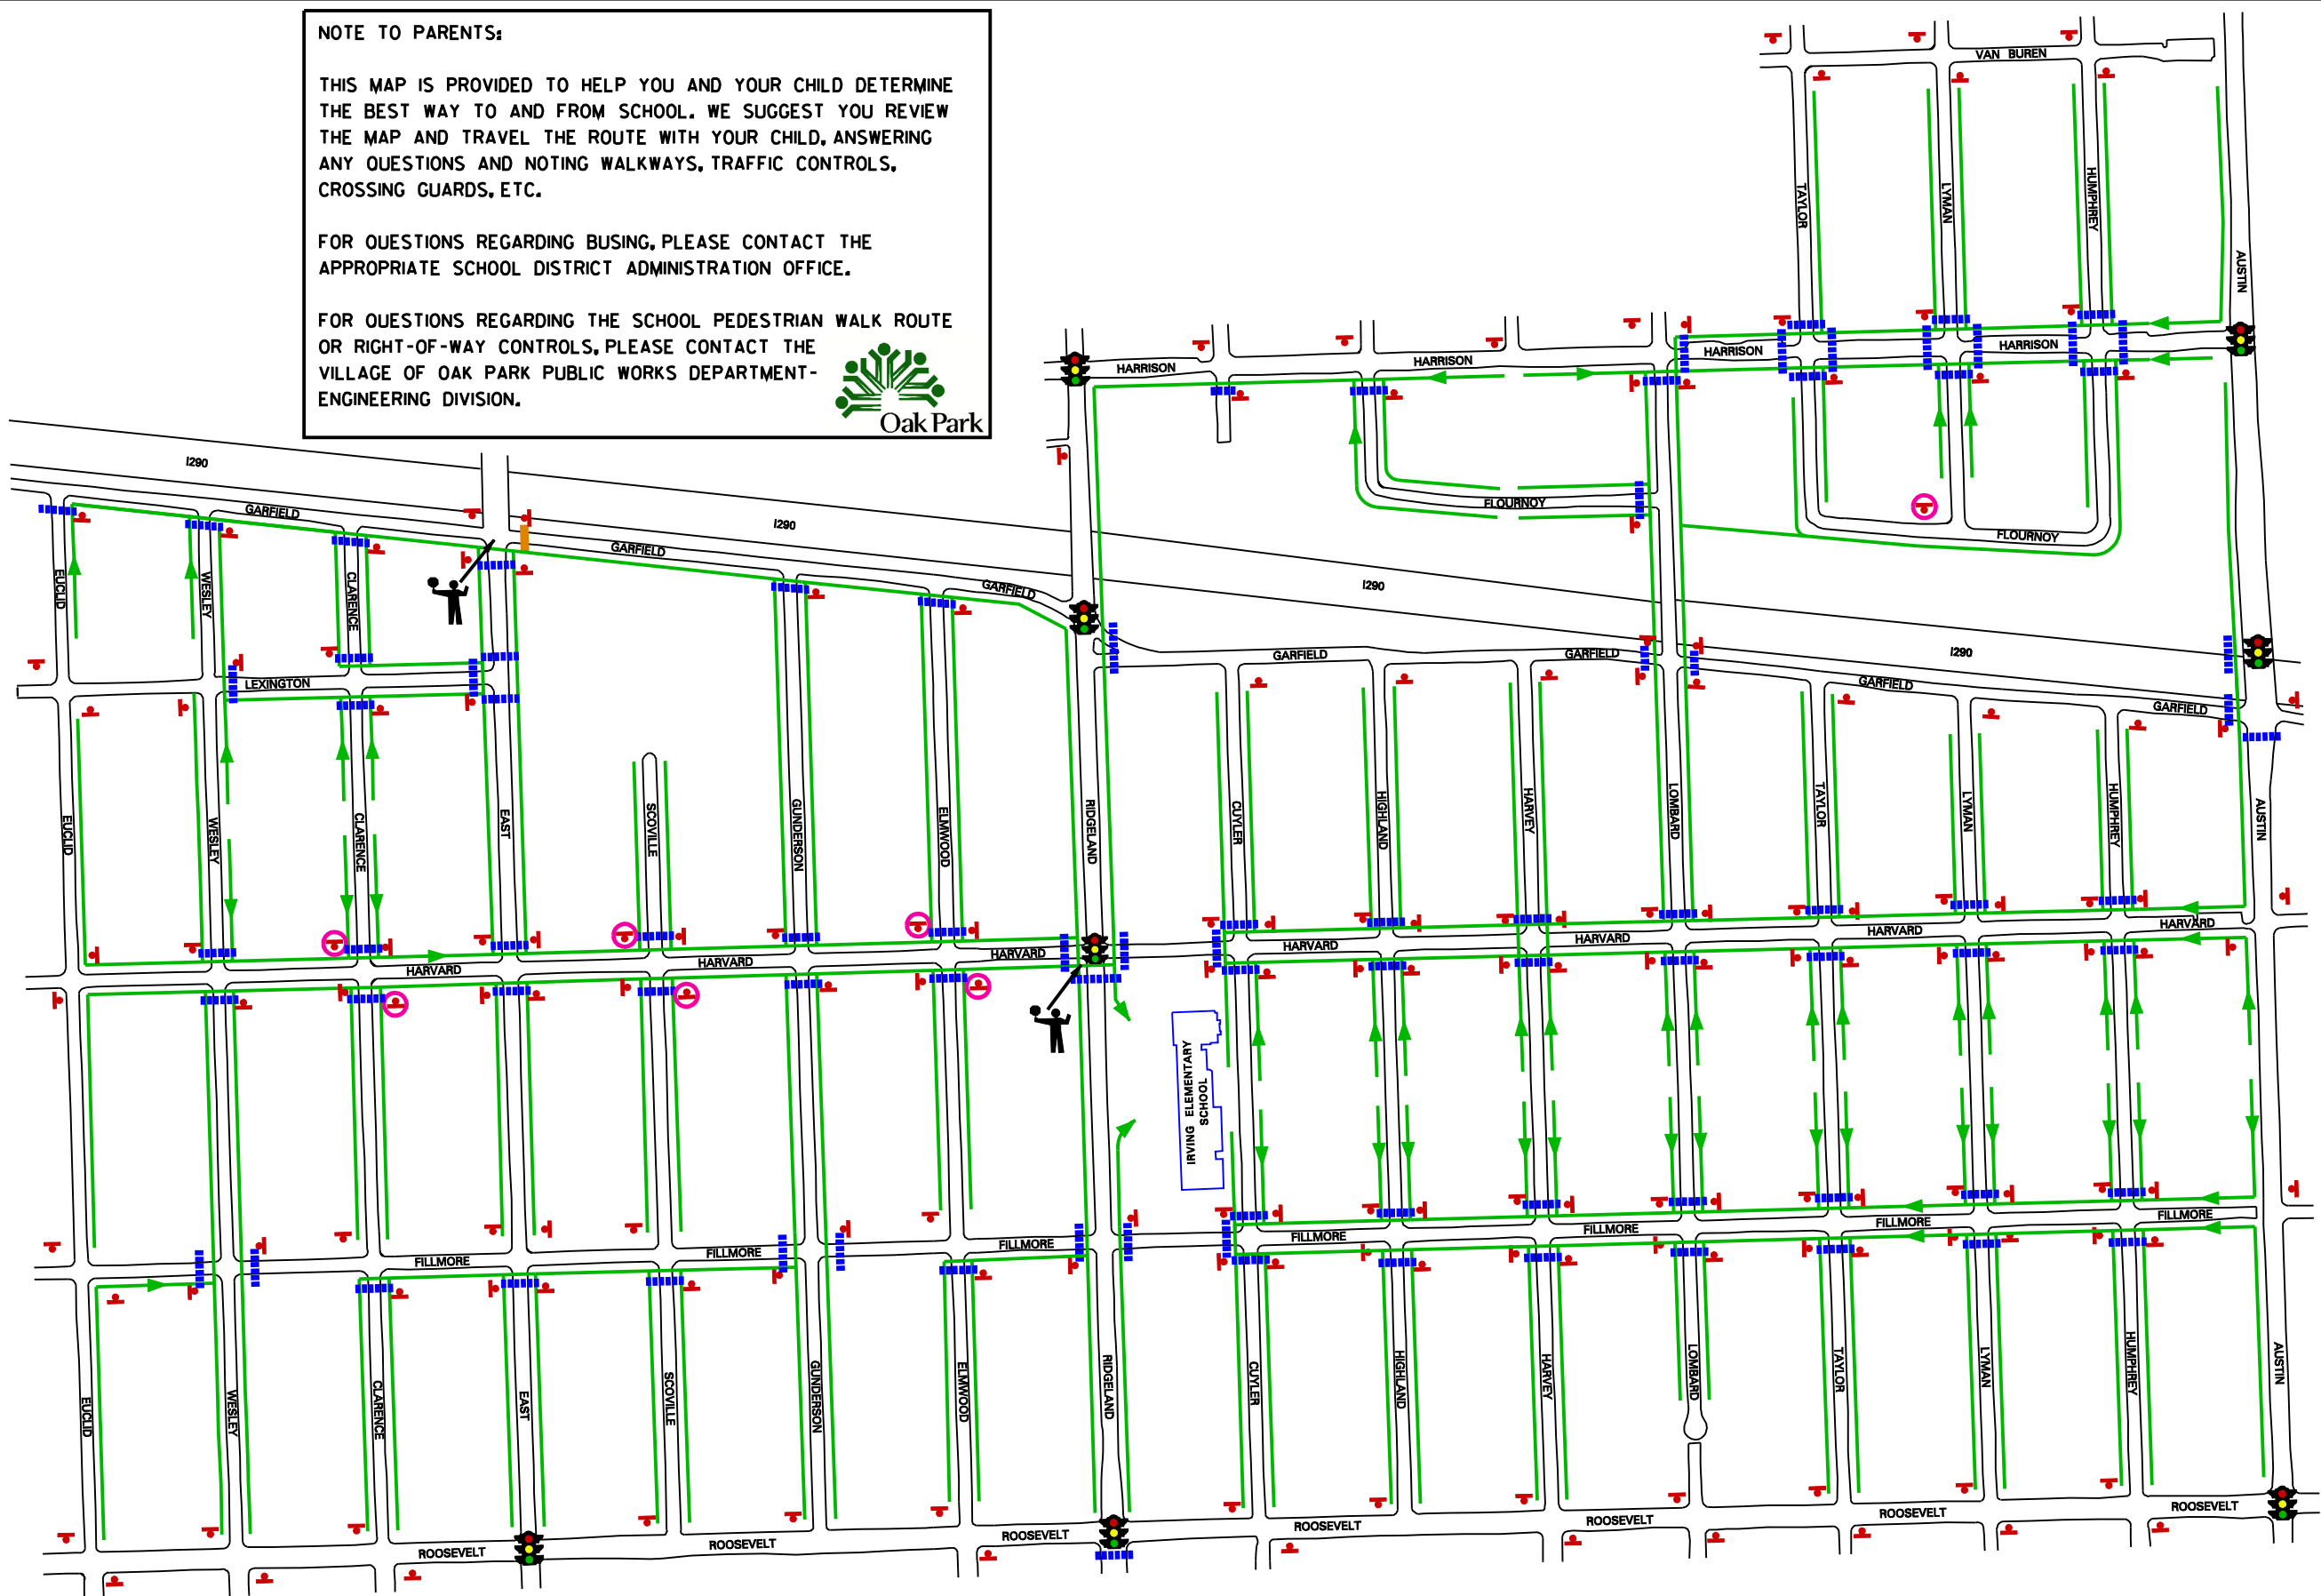

NOTE TO PARENTS:

THIS MAP IS PROVIDED TO HELP YOU AND YOUR CHILD DETERMINE THE BEST WAY TO AND FROM SCHOOL. WE SUGGEST YOU REVIEW THE MAP AND TRAVEL THE ROUTE WITH YOUR CHILD, ANSWERING ANY QUESTIONS AND NOTING WALKWAYS, TRAFFIC CONTROLS, CROSSING GUARDS, ETC.

FOR QUESTIONS REGARDING BUSING, PLEASE CONTACT THE APPROPRIATE SCHOOL DISTRICT ADMINISTRATION OFFICE.

FOR QUESTIONS REGARDING THE SCHOOL PEDESTRIAN WALK ROUTE OR RIGHT-OF-WAY CONTROLS, PLEASE CONTACT THE VILLAGE OF OAK PARK PUBLIC WORKS DEPARTMENT-ENGINEERING DIVISION.

SAFE WALKING ROUTES TO SCHOOL:
 IRVING ELEMENTARY SCHOOL
 OAK PARK ELEMENTARY
 SCHOOL DISTRICT 97

LEGEND:

-  - TRAFFIC SIGNAL
-  - STOP SIGN
-  - YIELD SIGN
-  - DENOTES NEW FORM OF TRAFFIC CONTROL
-  - VILLAGE CROSSING GUARD
-  - CROSSWALK
-  - SCHOOL WALK ROUTE

DATE: OCTOBER 2009

EXHIBIT: 8