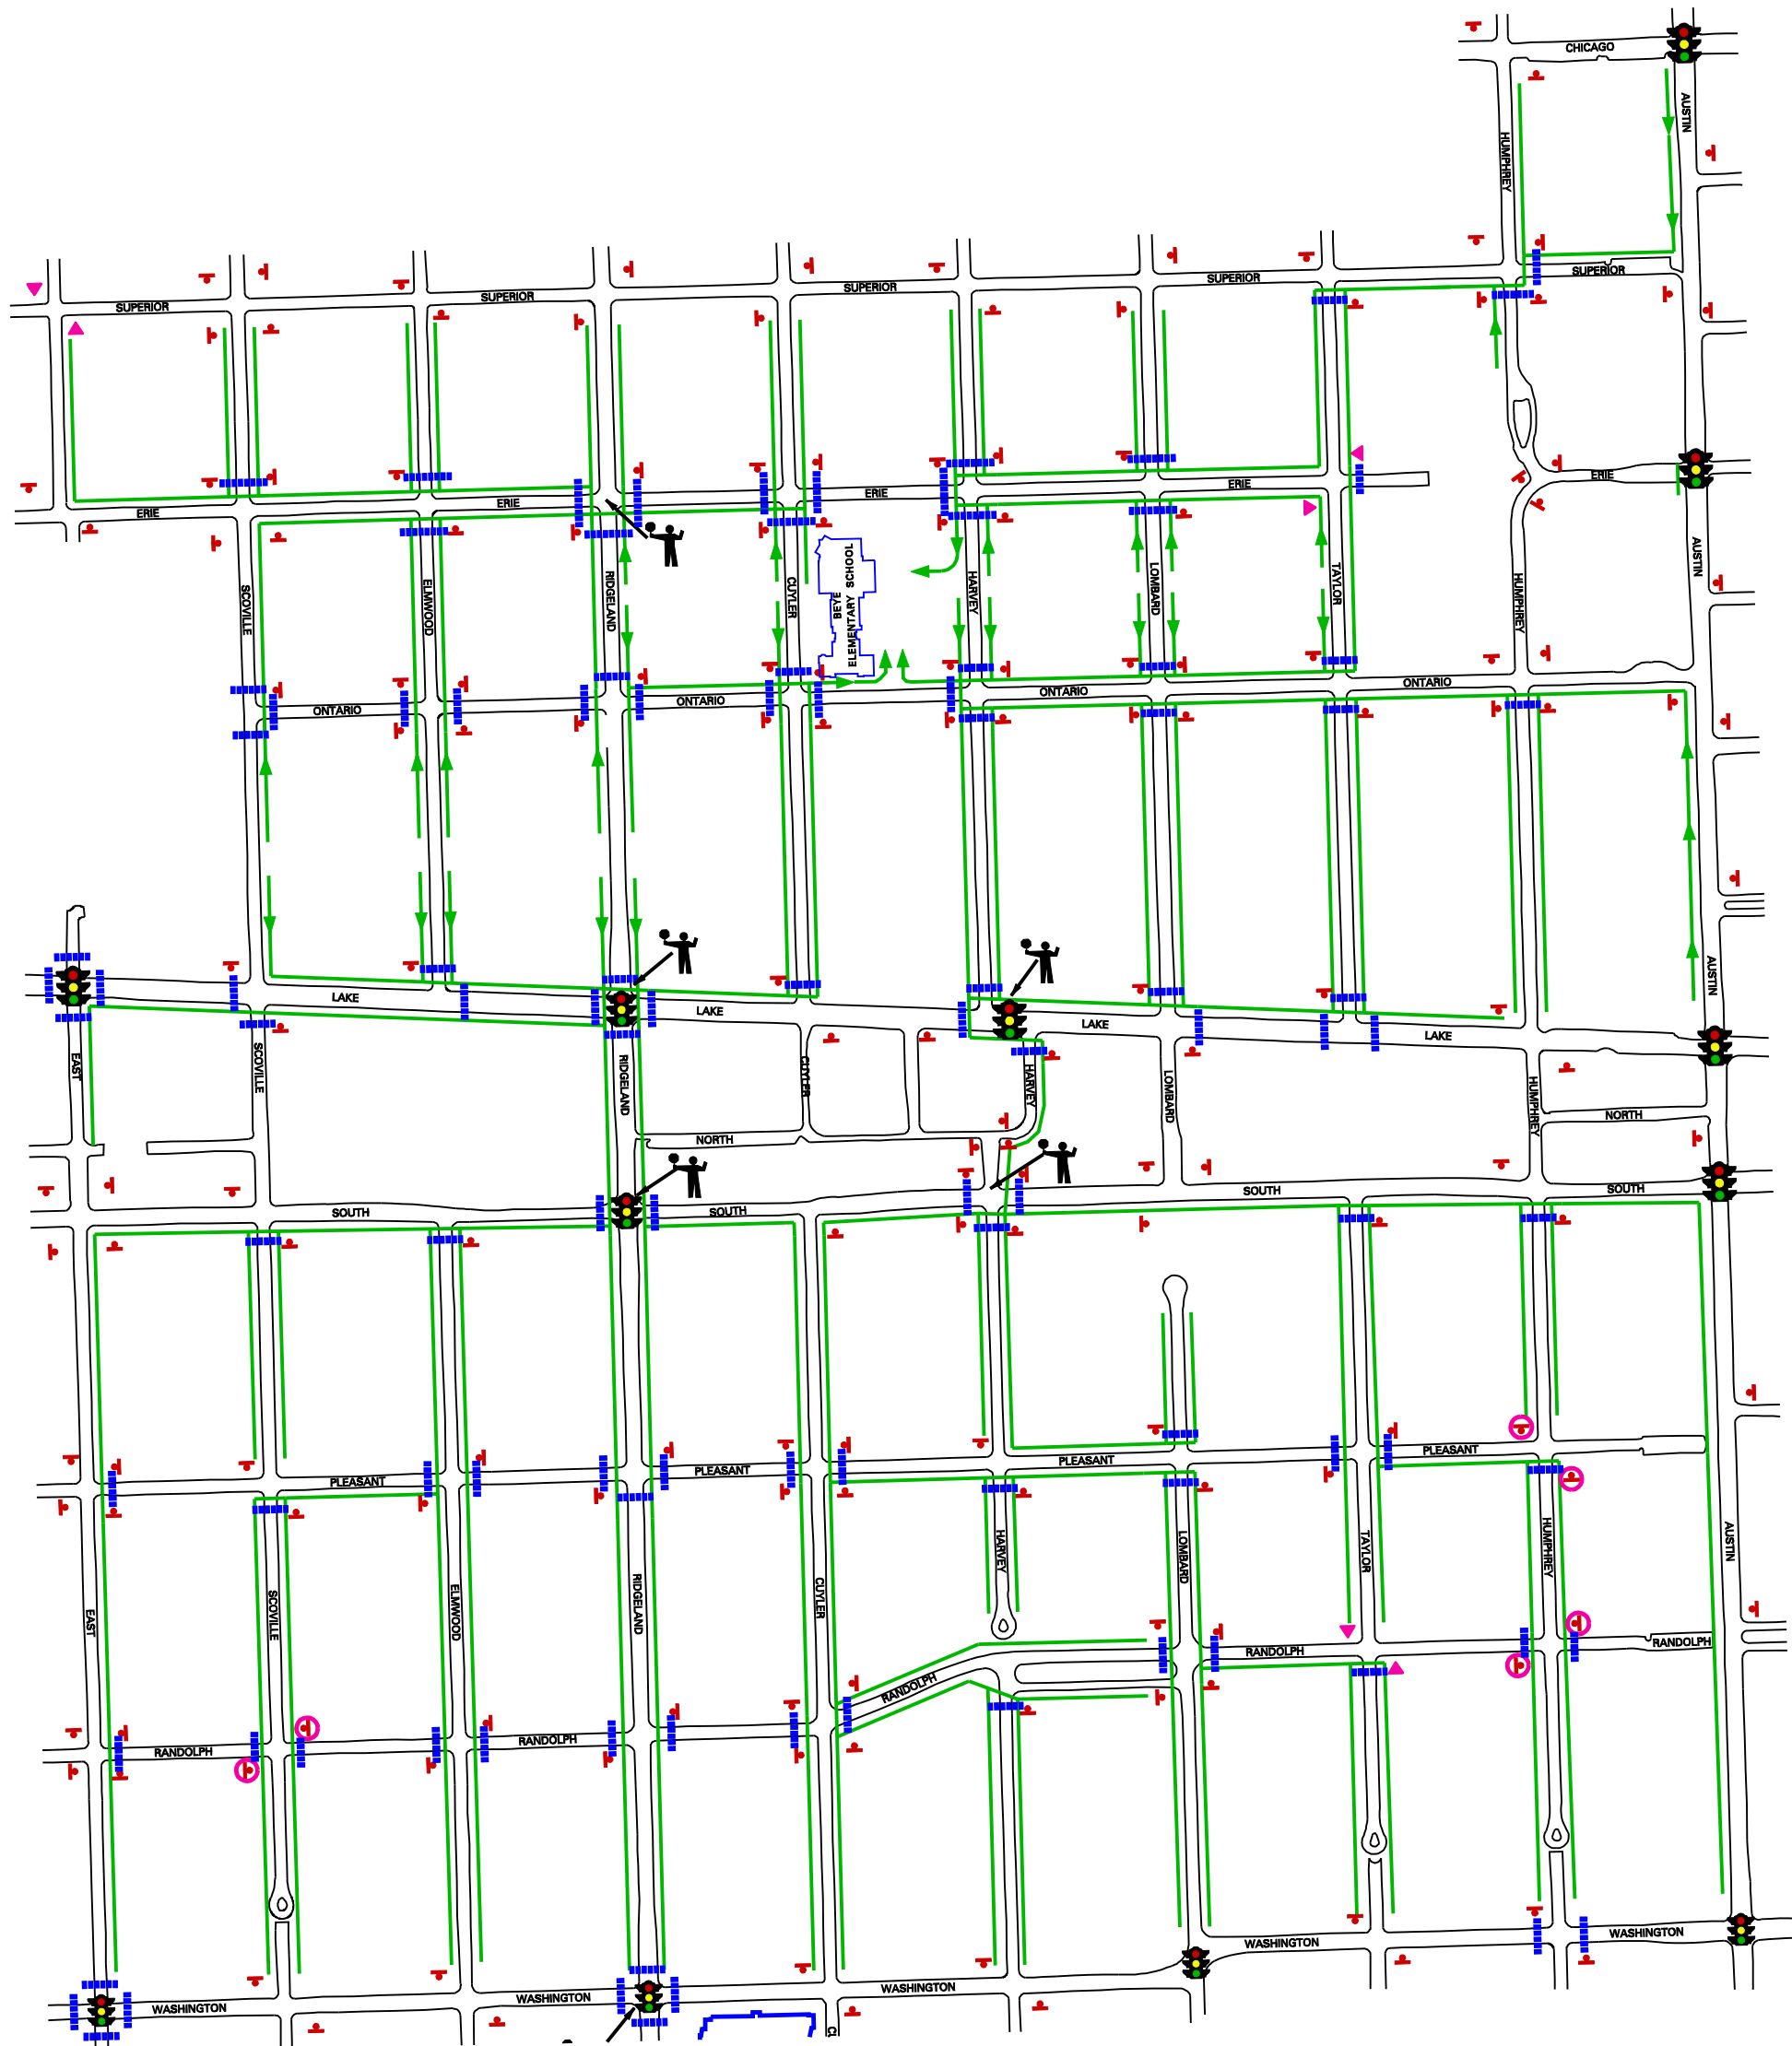

NOT TO SCALE

NOTE TO PARENTS:

THIS MAP IS PROVIDED TO HELP YOU AND YOUR CHILD DETERMINE THE BEST WAY TO AND FROM SCHOOL. WE SUGGEST YOU REVIEW THE MAP AND TRAVEL THE ROUTE WITH YOUR CHILD, ANSWERING ANY QUESTIONS AND NOTING WALKWAYS, TRAFFIC CONTROLS, CROSSING GUARDS, ETC.

FOR QUESTIONS REGARDING BUSING, PLEASE CONTACT THE APPROPRIATE SCHOOL DISTRICT ADMINISTRATION OFFICE.

FOR QUESTIONS REGARDING THE SCHOOL PEDESTRIAN WALK ROUTE OR RIGHT-OF-WAY CONTROLS, PLEASE CONTACT THE VILLAGE OF OAK PARK PUBLIC WORKS DEPARTMENT-ENGINEERING DIVISION.

SAFE WALKING ROUTES TO SCHOOL:
 BEVE ELEMENTARY SCHOOL
 OAK PARK ELEMENTARY
 SCHOOL DISTRICT 97

	- TRAFFIC SIGNAL		- DENOTES NEW FORM OF TRAFFIC CONTROL		- CROSSWALK
	- STOP SIGN		- VILLAGE CROSSING GUARD		- SCHOOL WALK ROUTE
	- YIELD SIGN				

DATE: OCTOBER 2009

EXHIBIT NO: 6