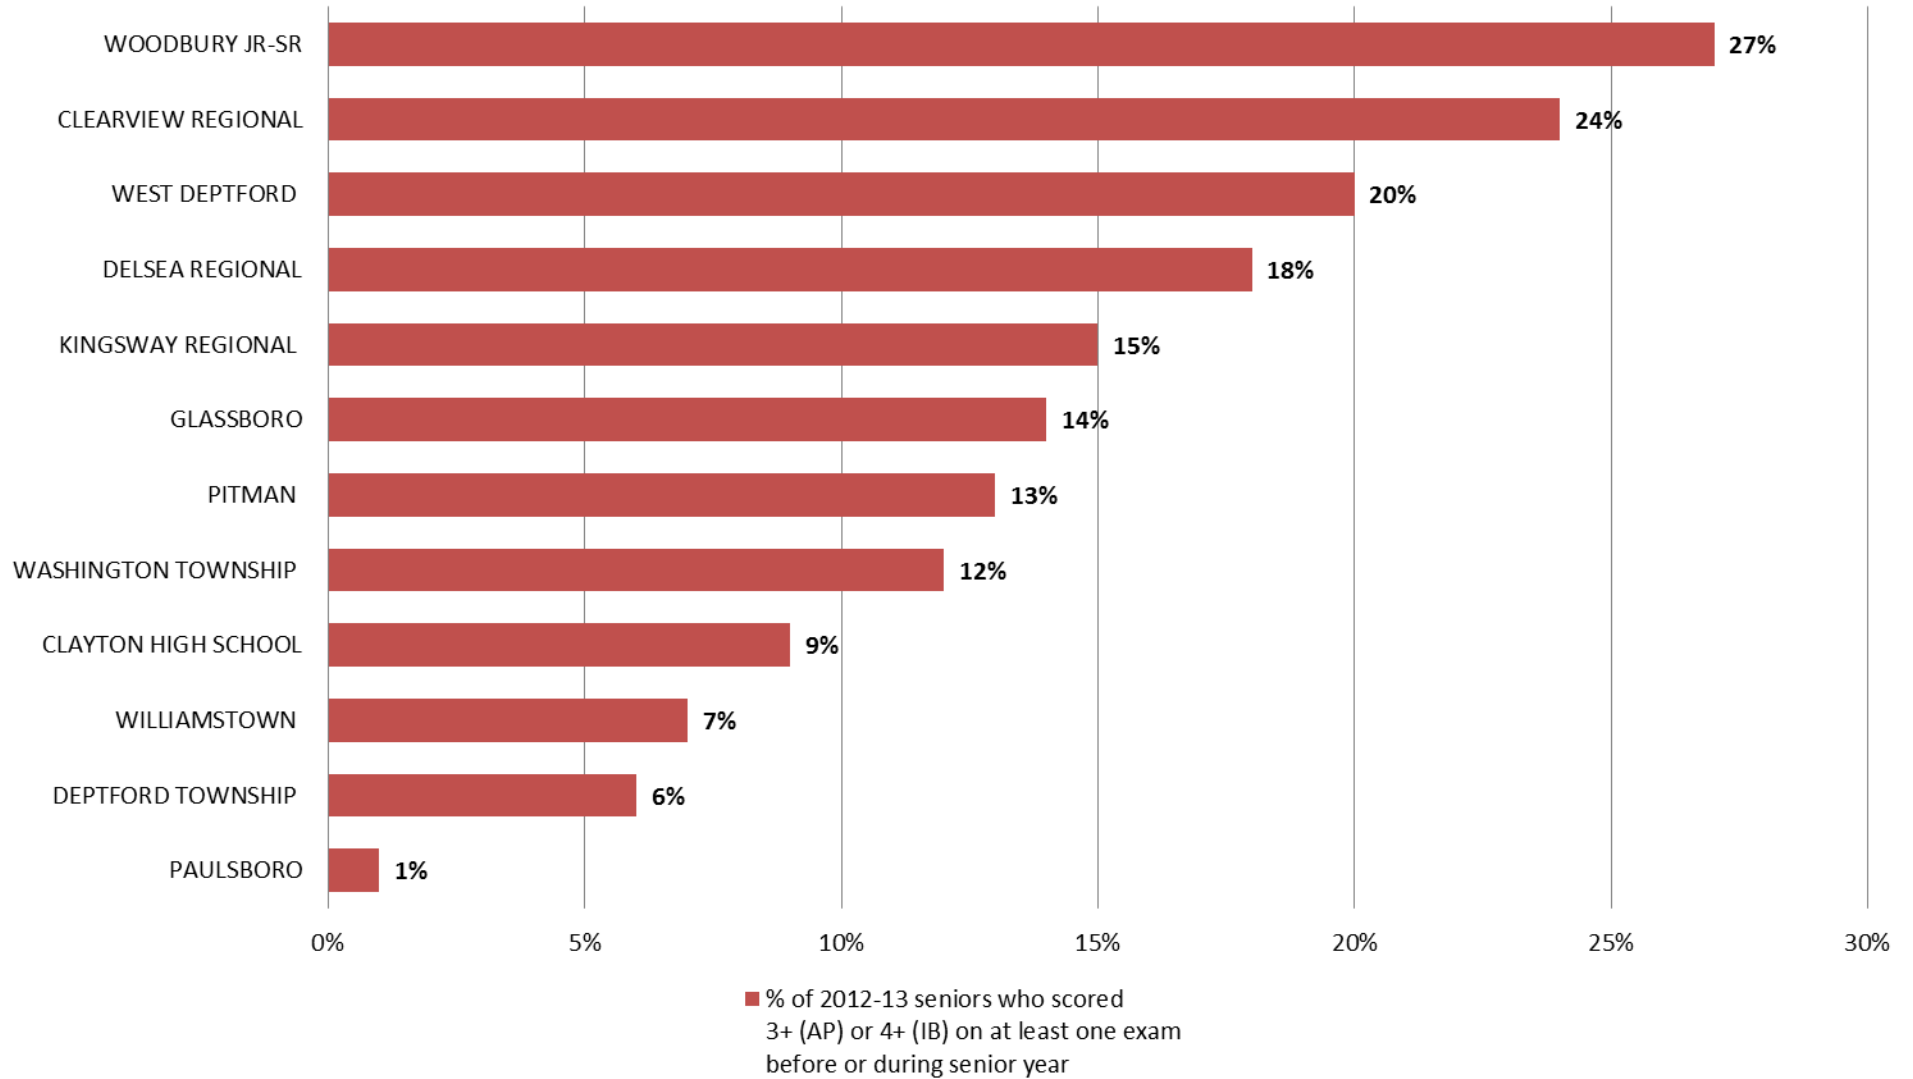

Gloucester County High Schools' AP Performance Rates

(Data Source: CollegeBoard via U.S. News & World Report 's 2015 "Best High Schools")

NOTE: U.S. News & World report did not provide AP data for Gateway Regional High School and Gloucester County Institute of Technology.