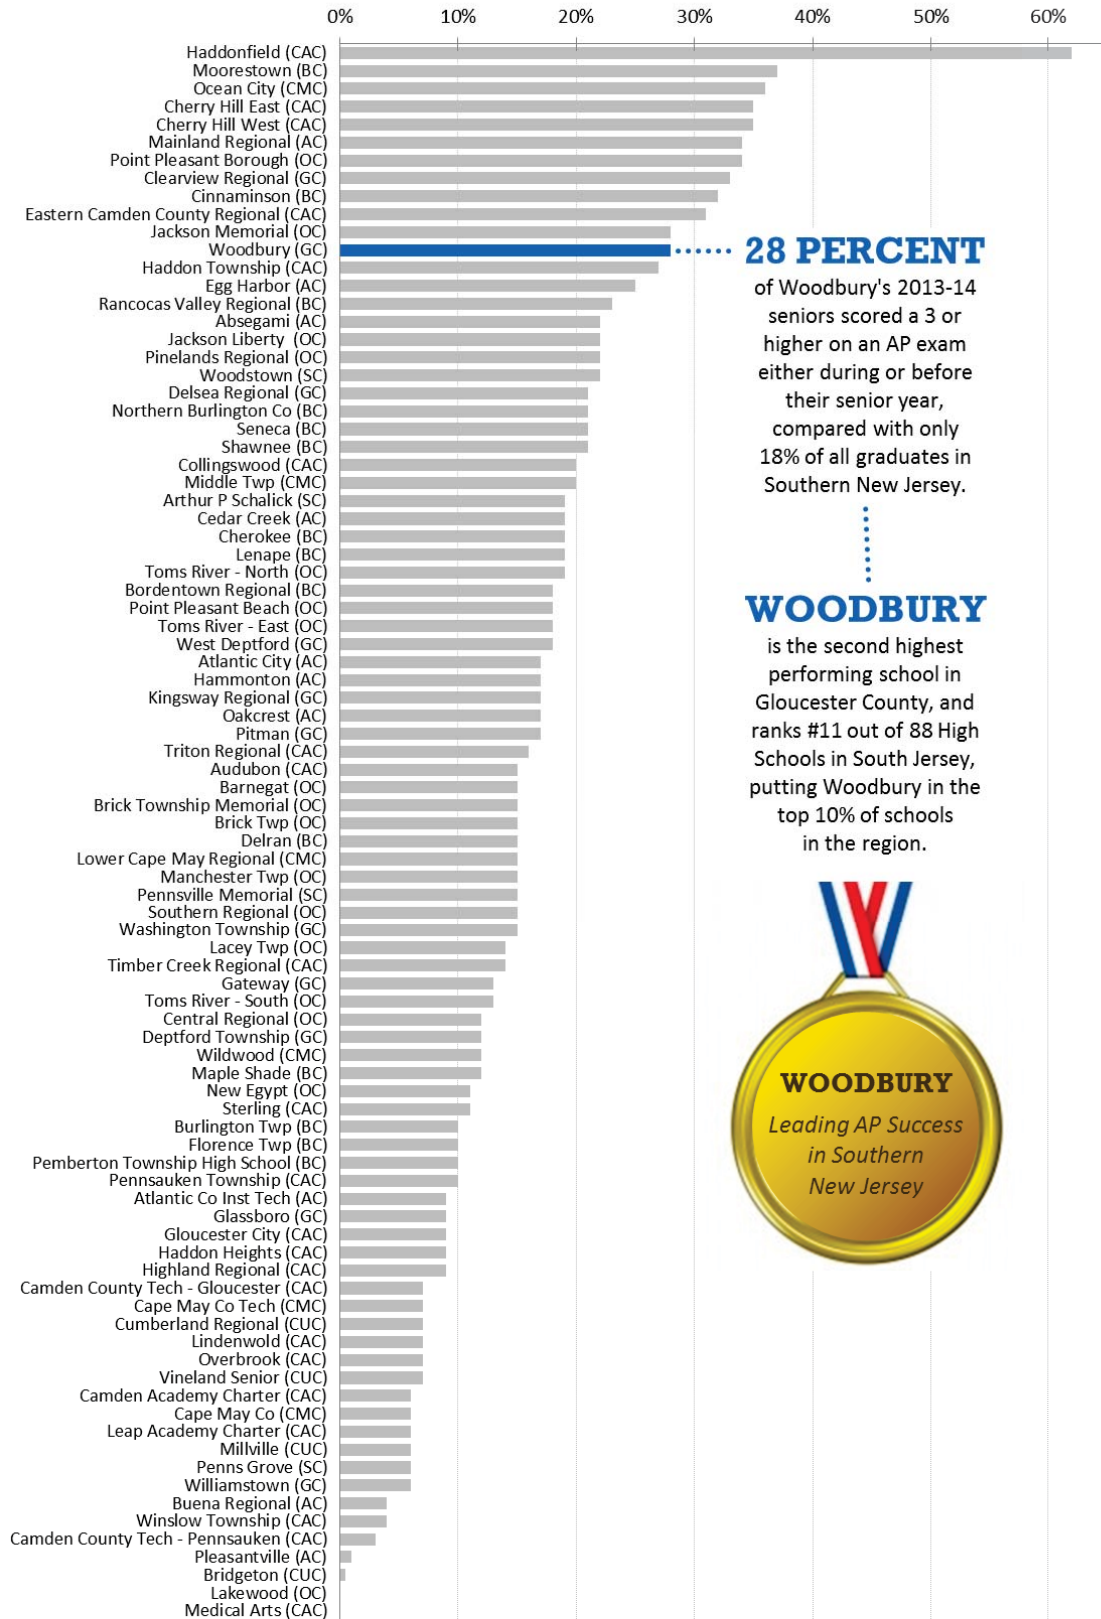

Southern New Jersey AP Success Rates for Entire Senior Class*

Includes: Reported Schools in Atlantic, Burlington, Camden, Cape May, Cumberland, Gloucester, Ocean & Salem Counties

Source: CollegeBoard via U.S. News & World Report's 2016 "Best High Schools"

28 PERCENT
of Woodbury's 2013-14 seniors scored a 3 or higher on an AP exam either during or before their senior year, compared with only 18% of all graduates in Southern New Jersey.

WOODBURY is the second highest performing school in Gloucester County, and ranks #11 out of 88 High Schools in South Jersey, putting Woodbury in the top 10% of schools in the region.