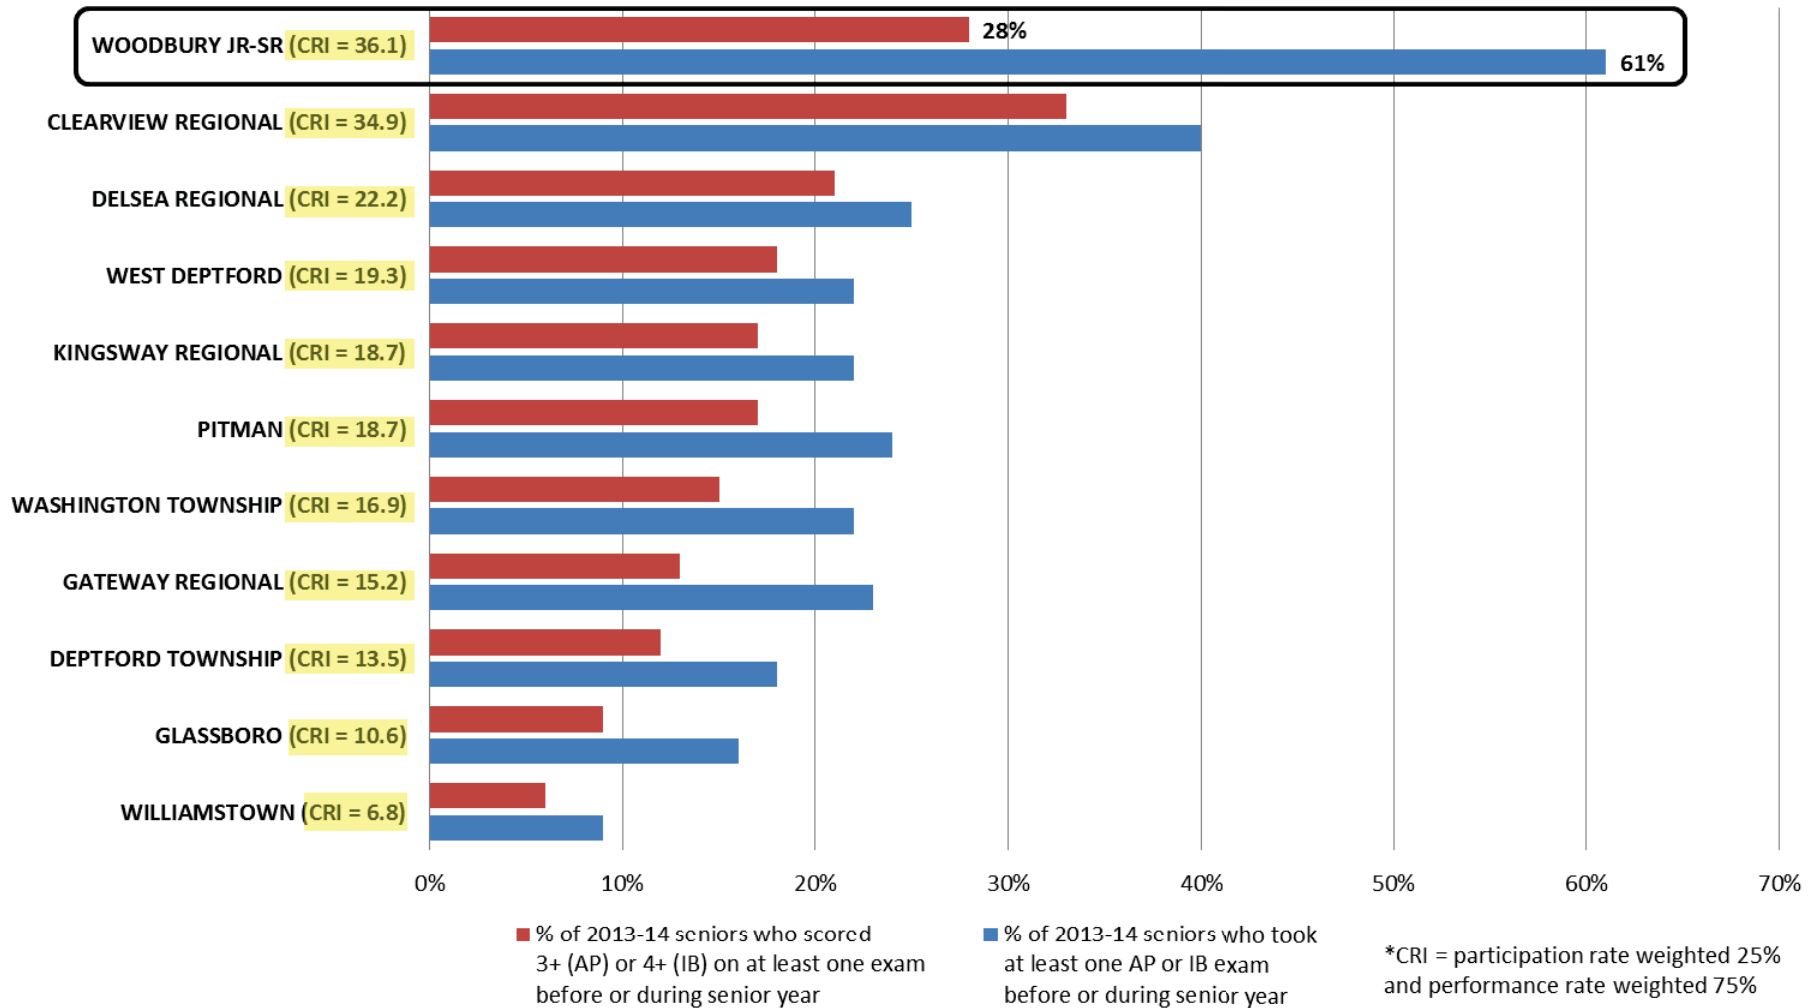

Gloucester County High Schools' "College Readiness Index" (CRI)* Rankings**

Prepared by Woodbury City Public Schools Utilizing Data from
CollegeBoard via U.S. News & World Report's 2016 "Best High Schools"

**NOTE: Only schools for which U.S. News & World Report provided AP/CollegeBoard data are included above.