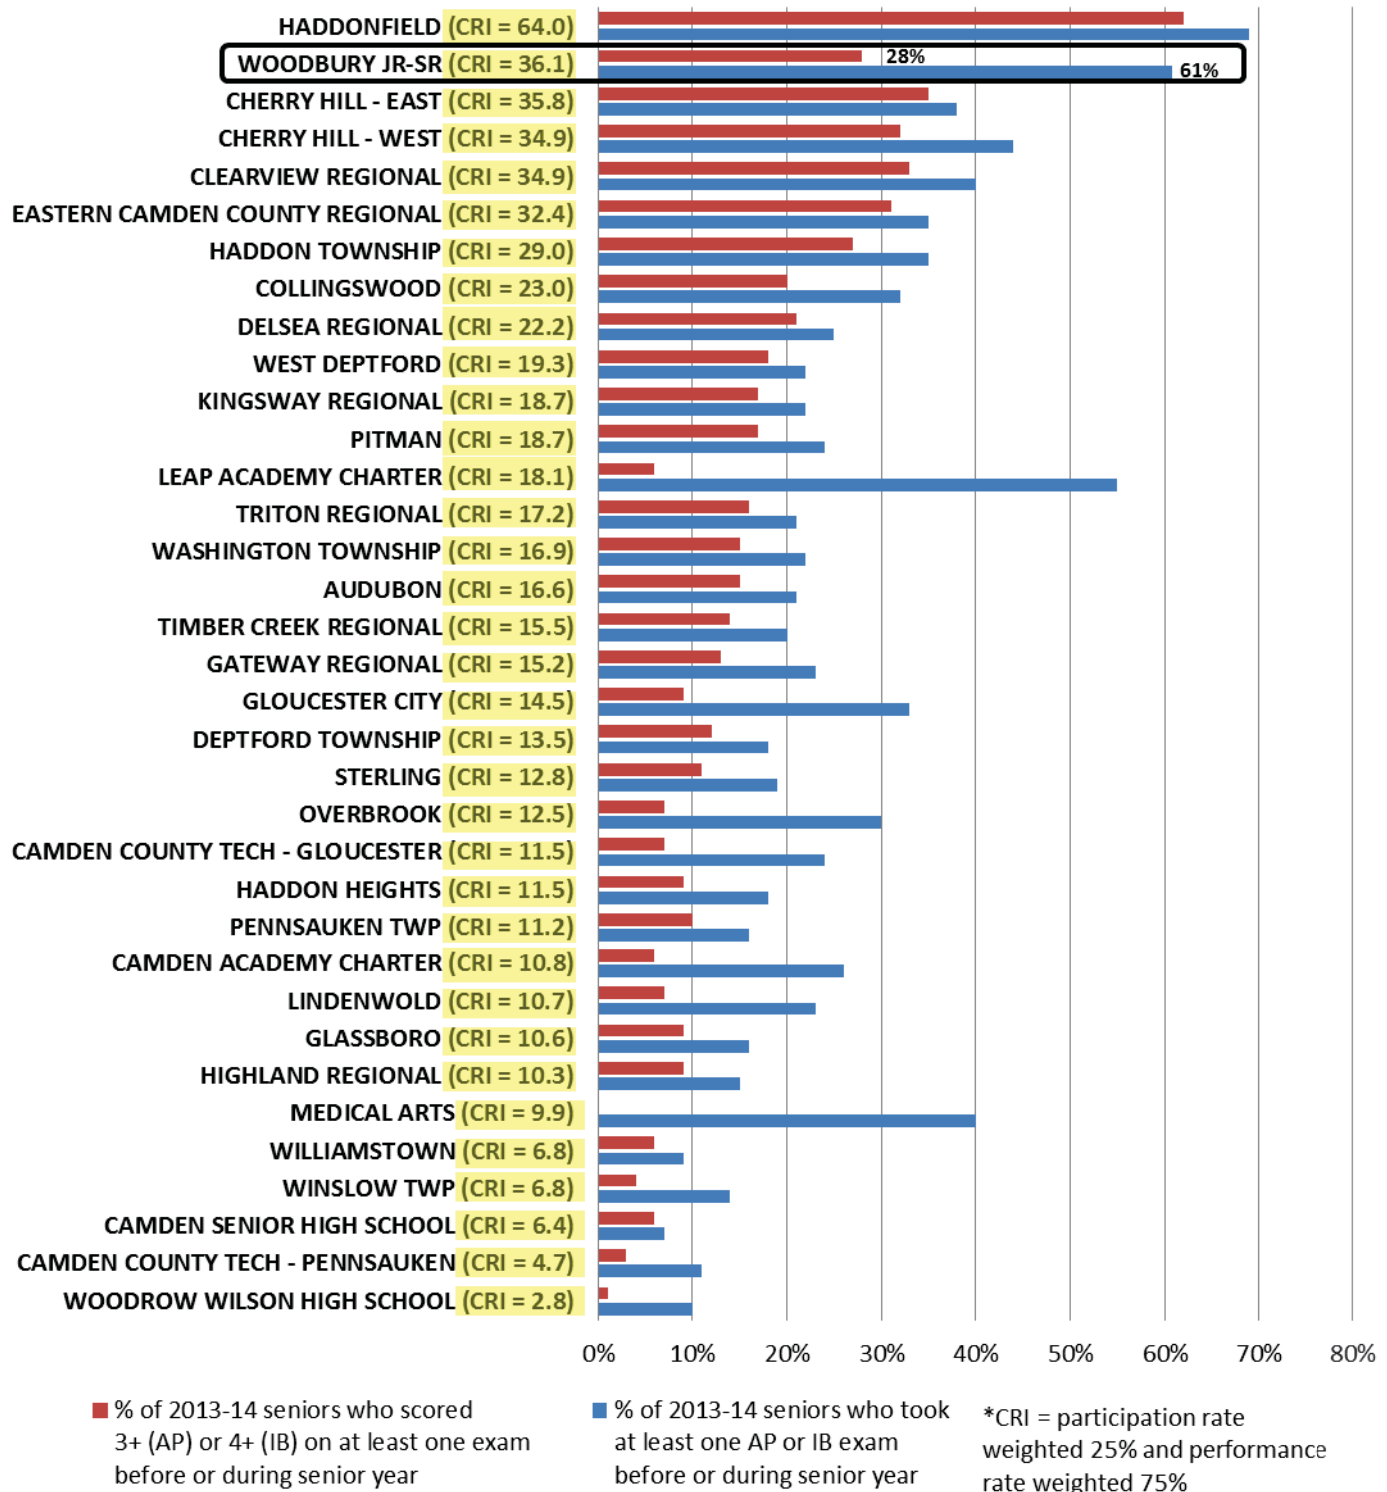

# Gloucester & Camden County High Schools' "College Readiness Index" (CRI)\* Rankings\*\*

Prepared by Woodbury City Public Schools Utilizing Data from  
CollegeBoard via U.S. News & World Report's 2016 "Best High Schools"

\*\*NOTE: Only schools for which U.S. News & World Report provided AP/CollegeBoard data are included above.