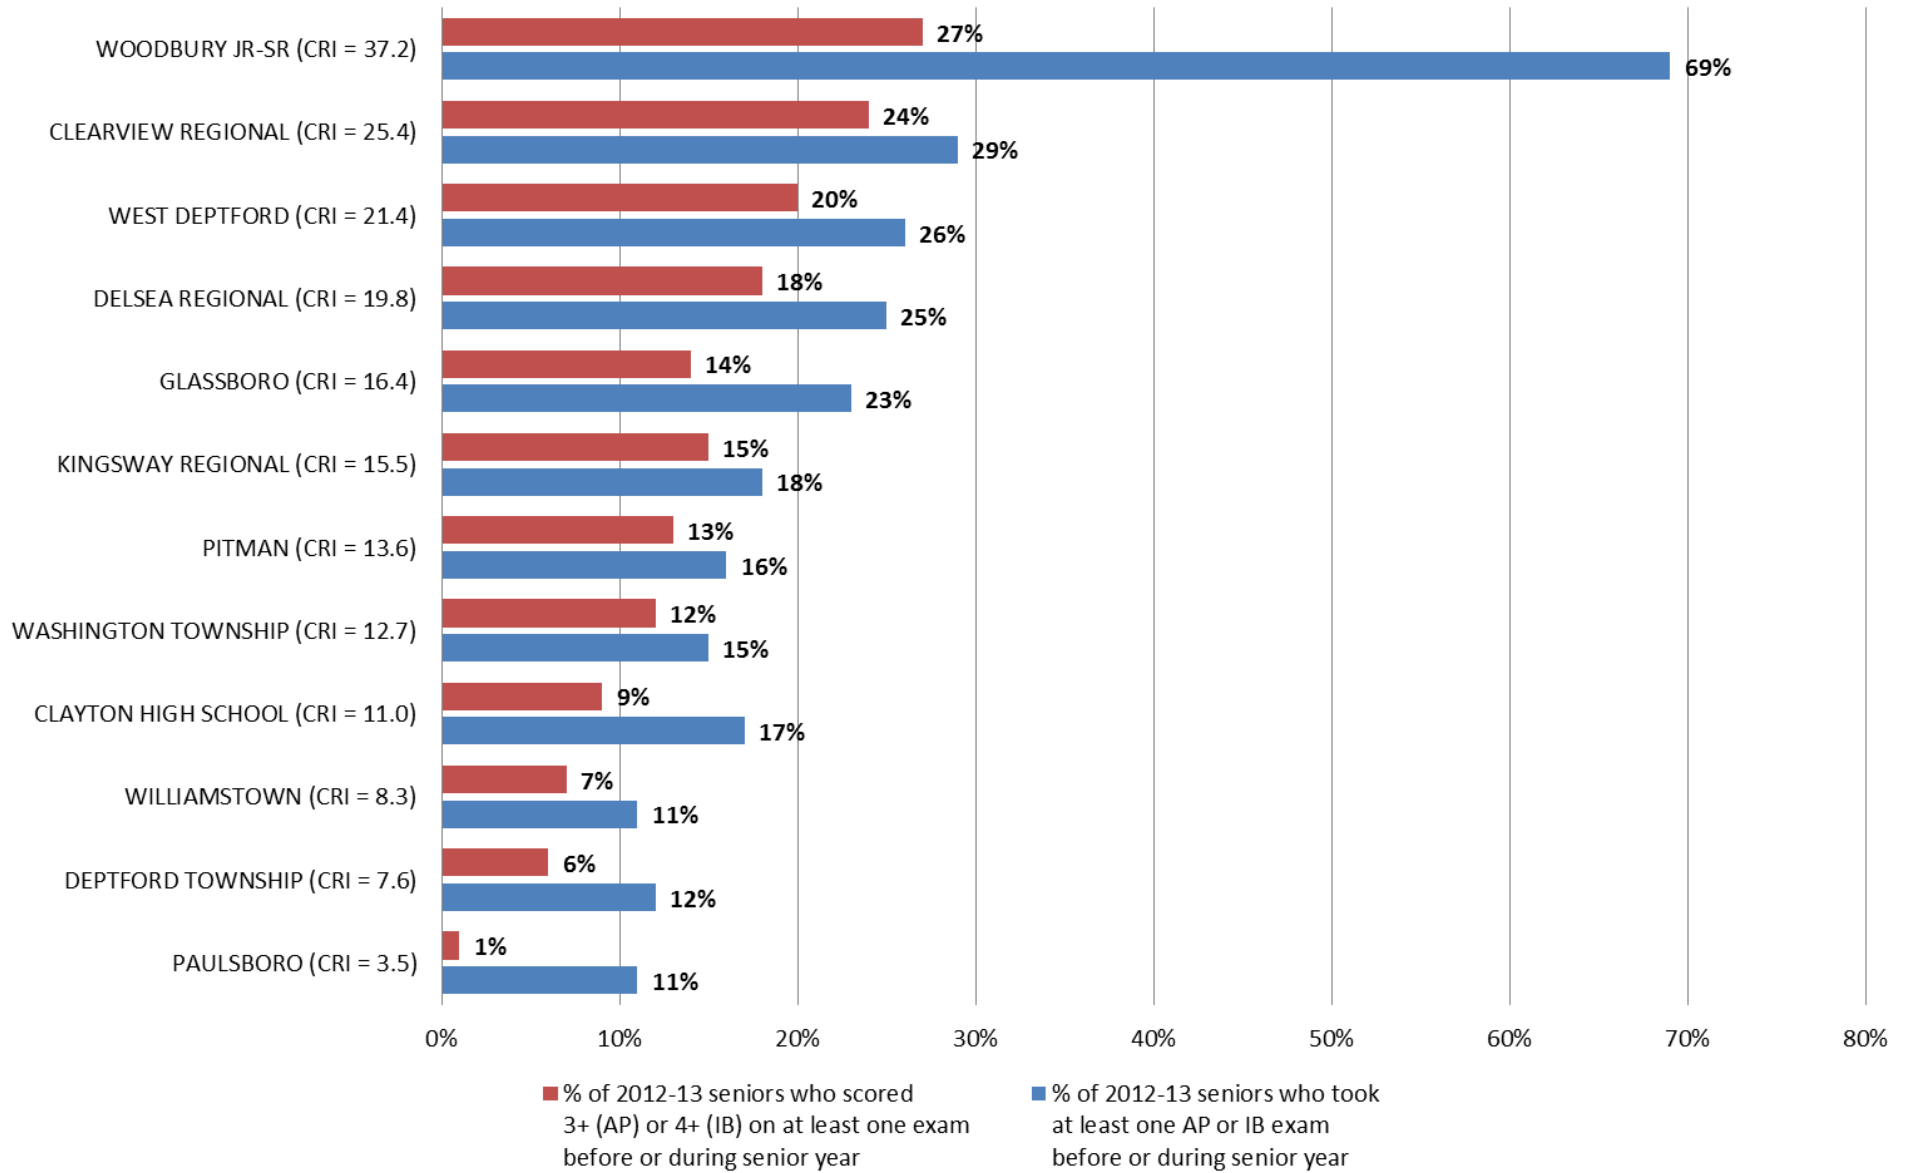

Gloucester County High Schools' "College Readiness Index" (CRI)* Rankings

(Data Source: CollegeBoard via U.S. News & World Report 2015 High School Rankings)

Gloucester County High Schools' AP Performance Rates