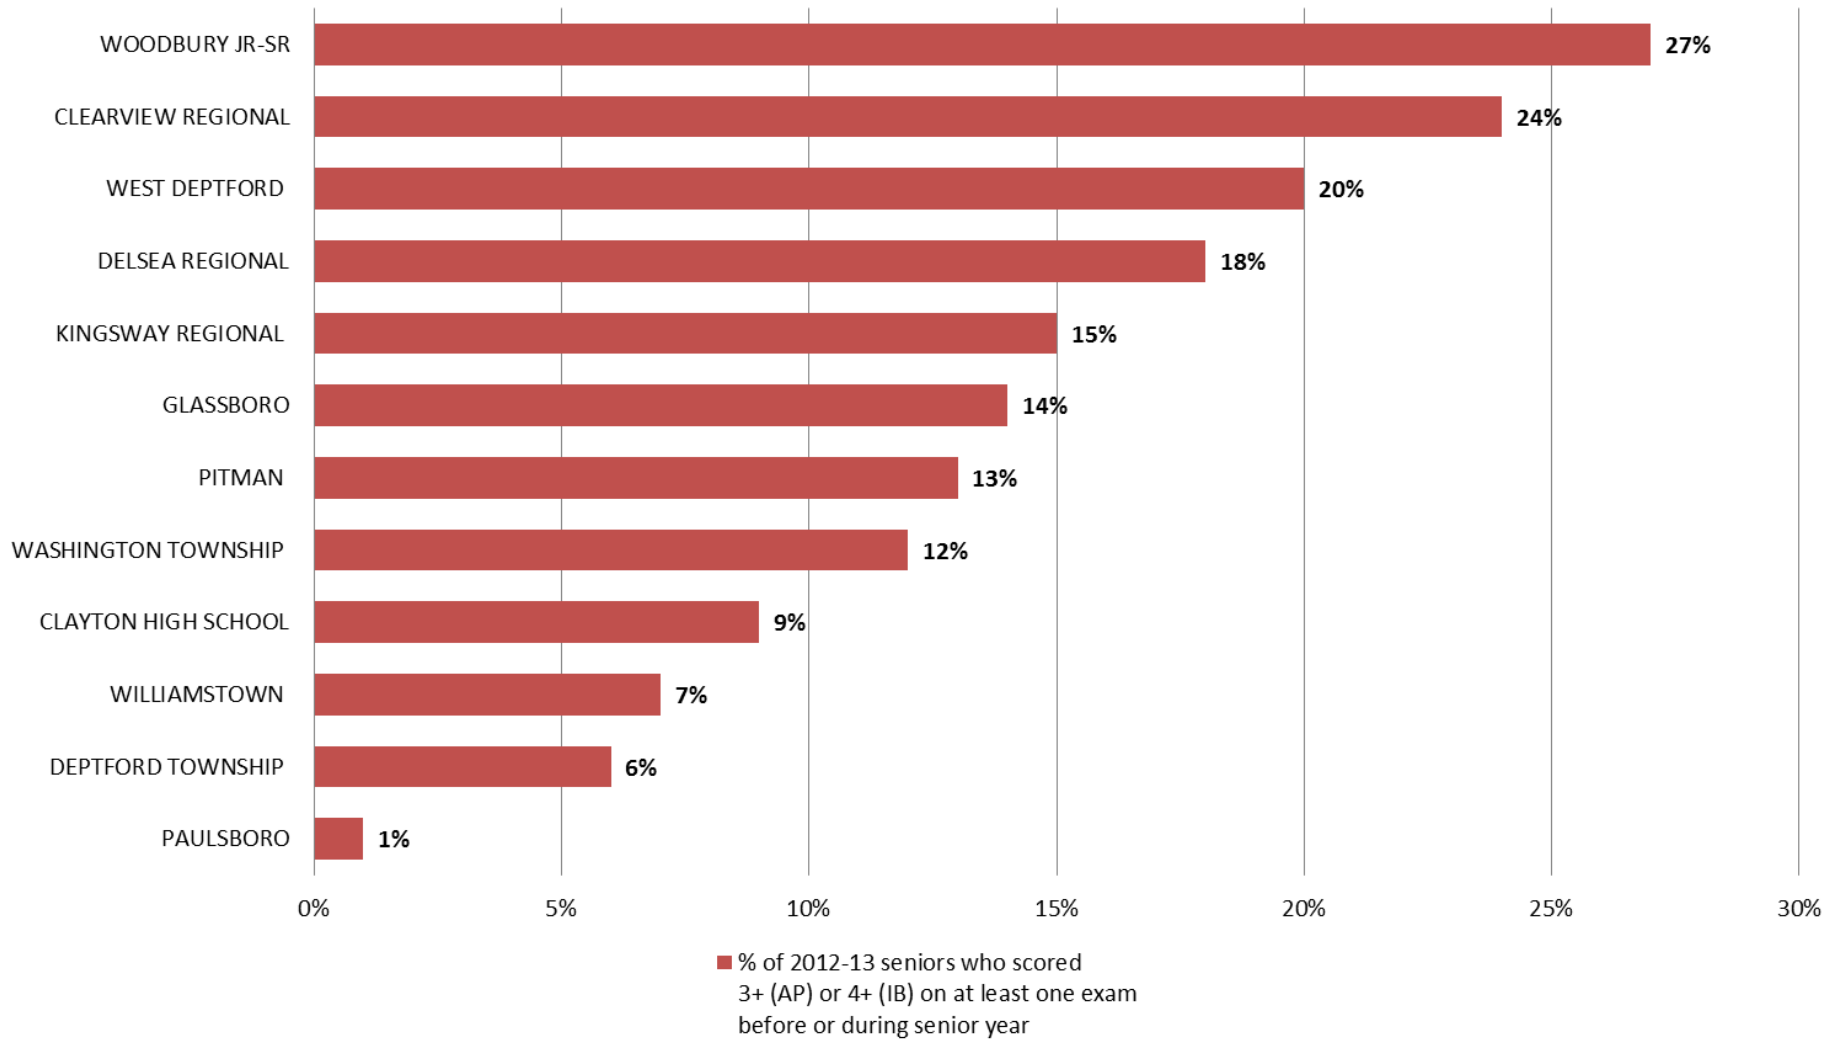

Gloucester County High Schools' AP Performance Rates

(Data Source: CollegeBoard via U.S. News & World Report 2015 High School Rankings)