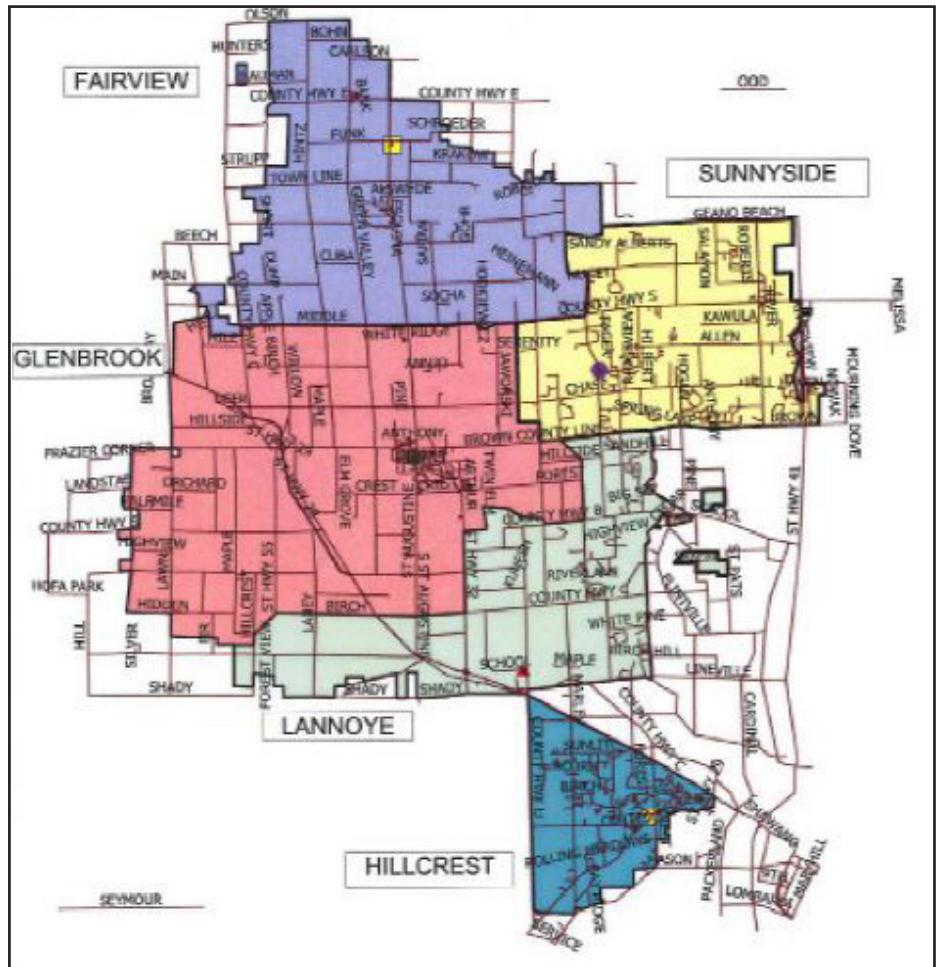

LANNOYE ELEMENTARY

Phone: 920-865-6400

Address: 2007 County Road U
Green Bay, WI 54313

SUNNYSIDE ELEMENTARY

Phone: 920-822-6200

Address: 720 County Highway C
Sobieski, WI 54171

Pulaski Community School District Attendance Boundary Map